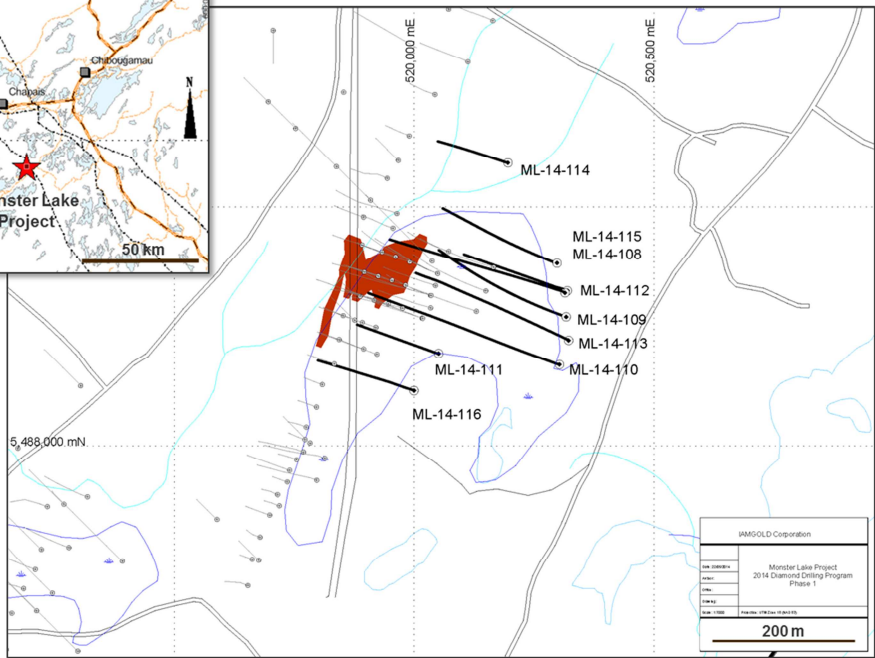

DRILL HOLE PLAN MAP – MONSTER LAKE PROJECT

MONSTER LAKE 2014 WINTER DRILLING PROGRAM - PRELIMINARY RESULTS