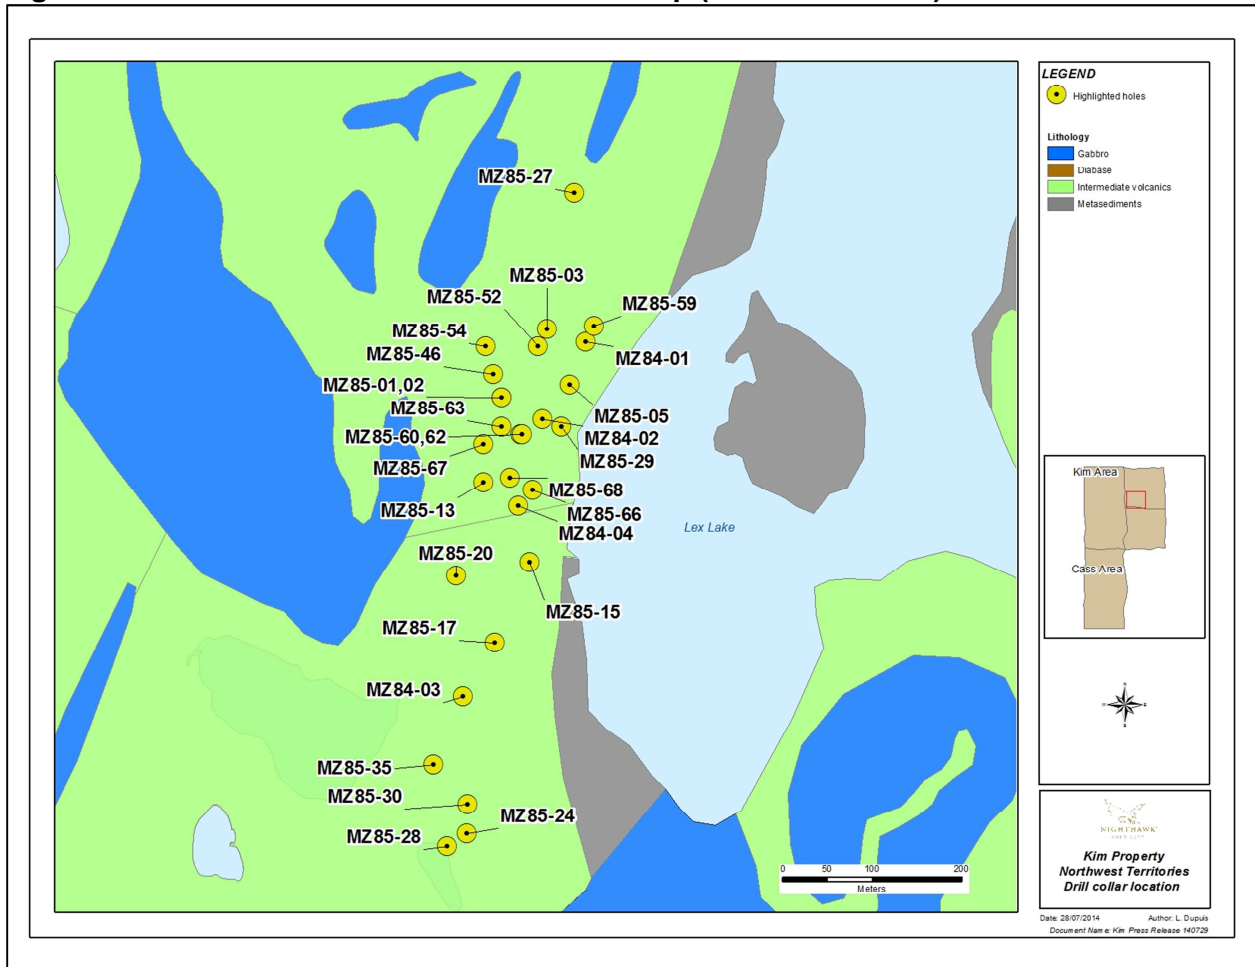

**Figure 1. - Kim Deposit Location Map**

**Figure 2. – Kim Historical Drill Hole Location Map (Current Release)**

**Figure 3. –Strip Log for Holes MZ85-24 and MZ84-02**