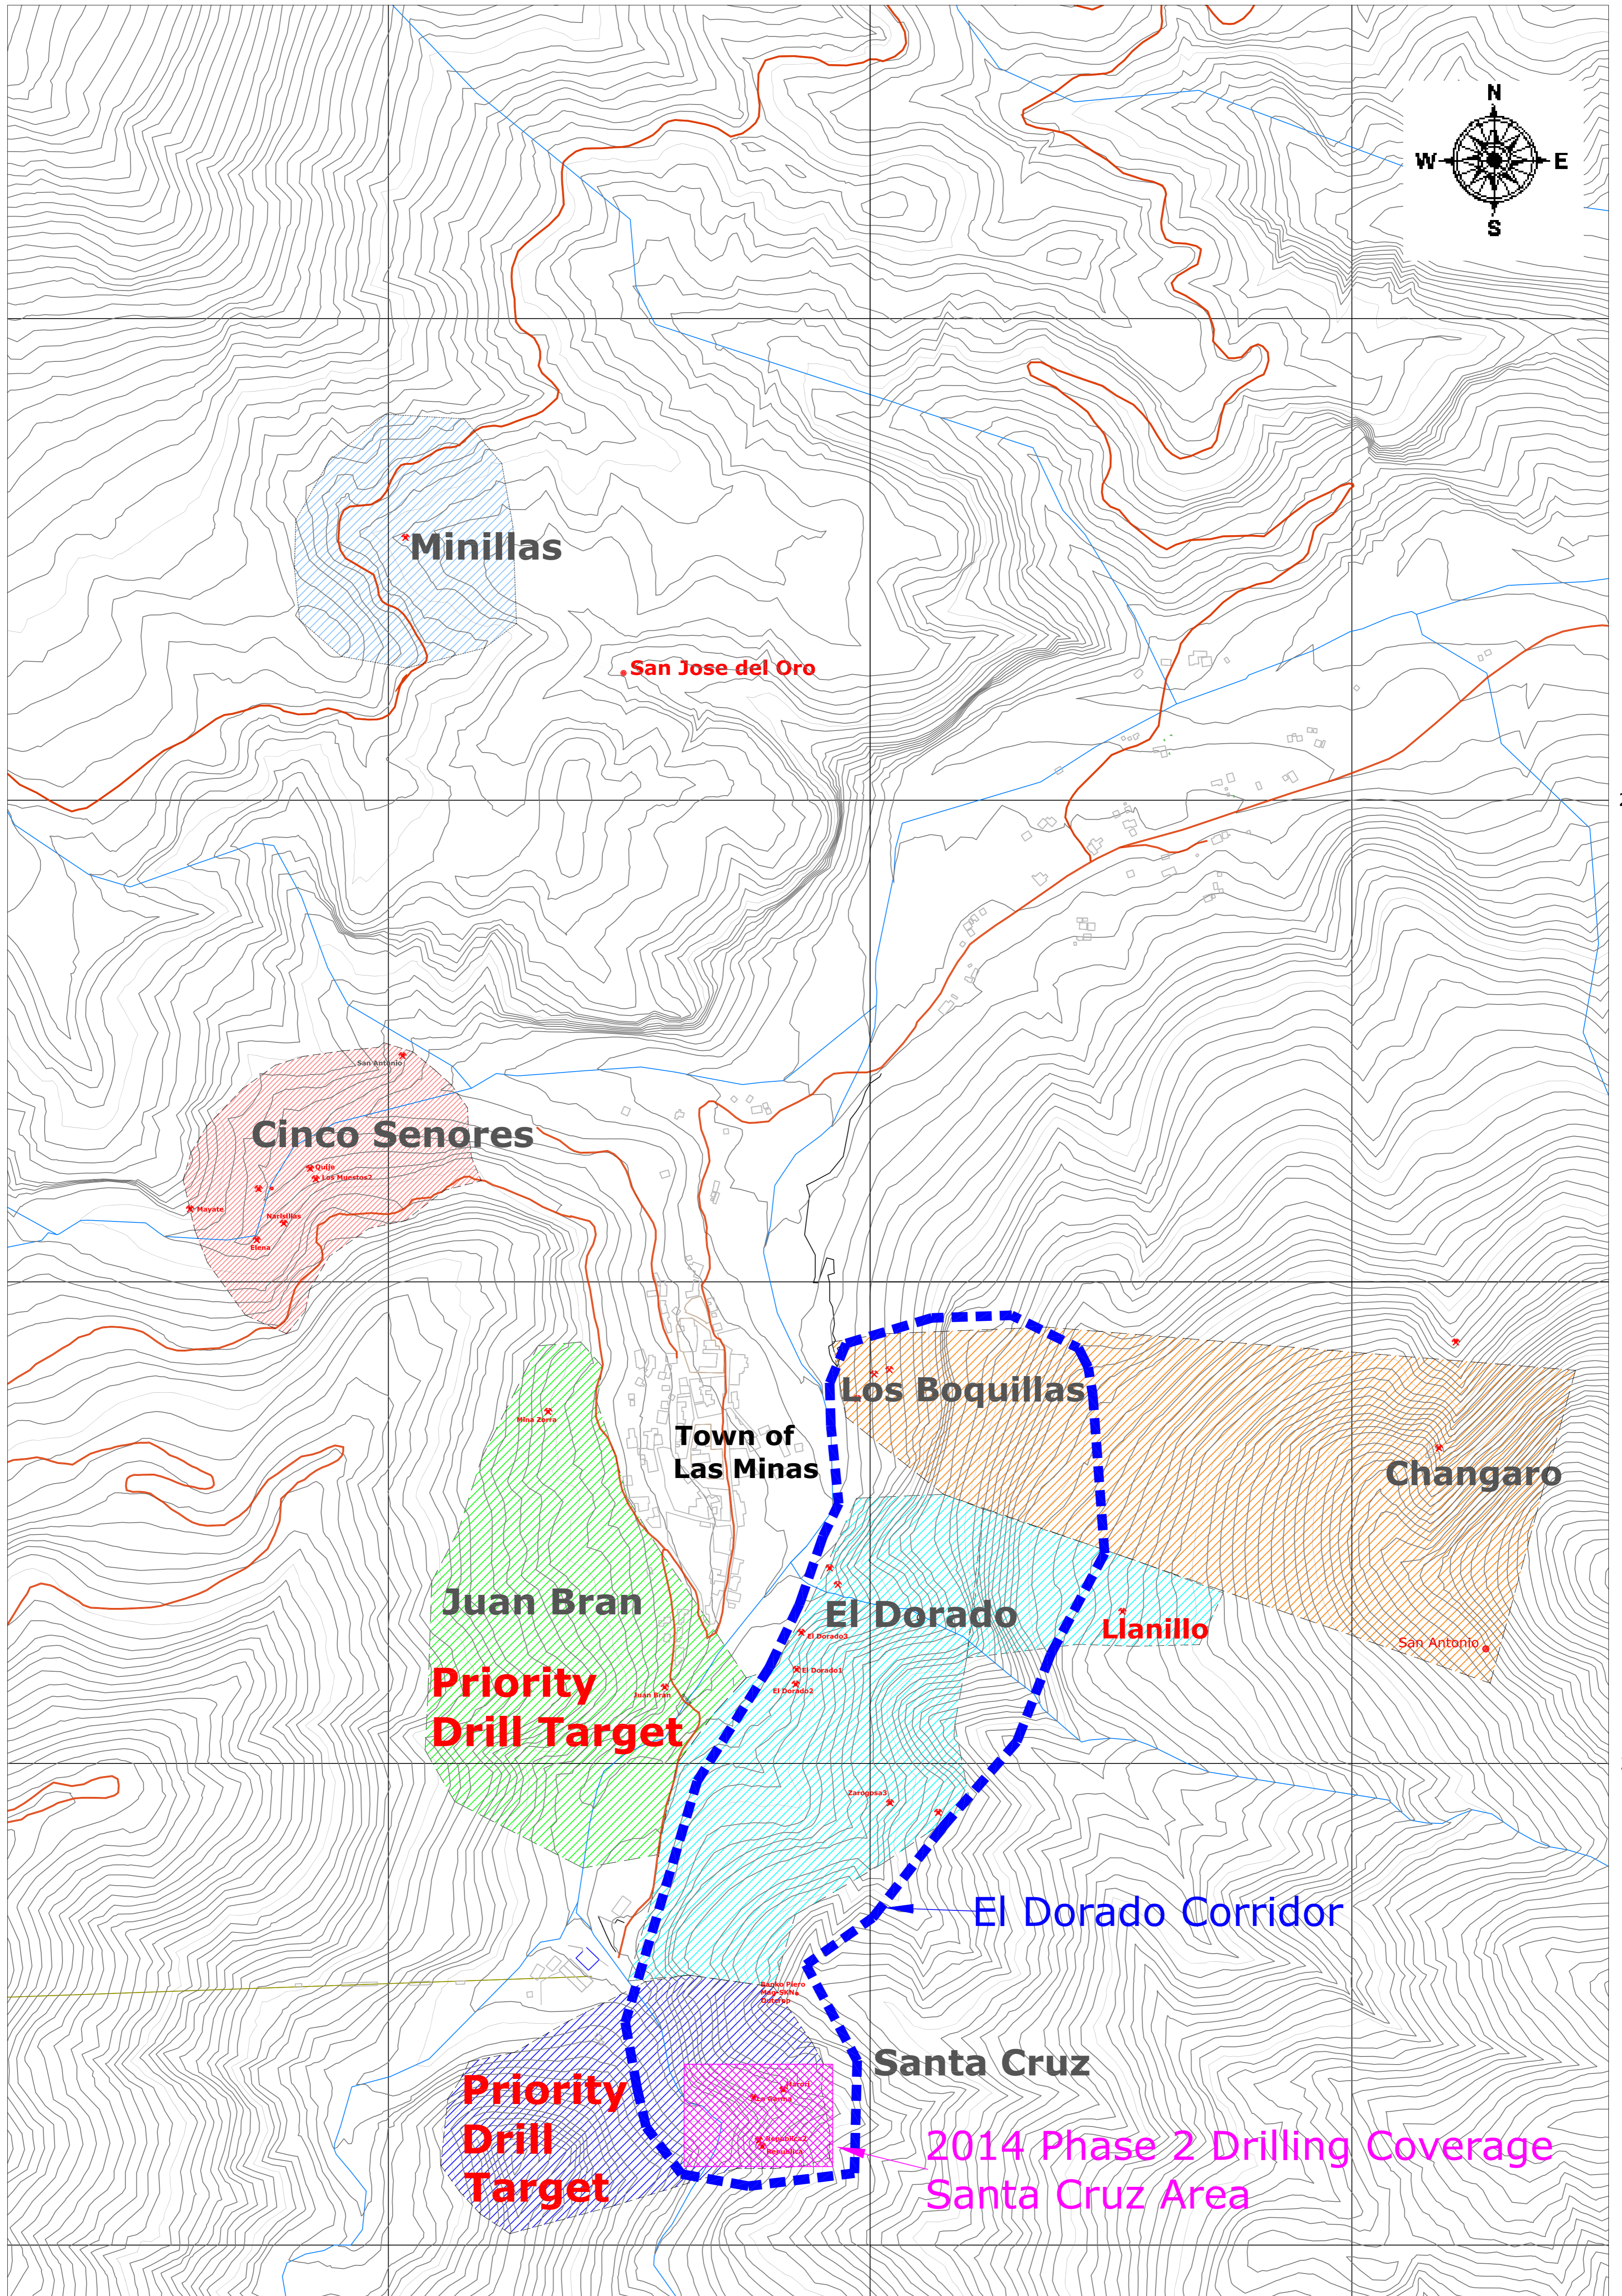

694000 E

694500 E

695000 E

2179000 N

2179000 N

2178000 N

2178000 N

Legend:

- Locations of Historical Mines

694000 E

UTM WGS 84 Zone 14 Q

**Source Exploration Corp.**  
**Las Minas Project**

0 100 300 500 m.

**Locations of Exporation**  
**Target Areas**

05 Aug 2014

Prepared by: Sonny Bernales