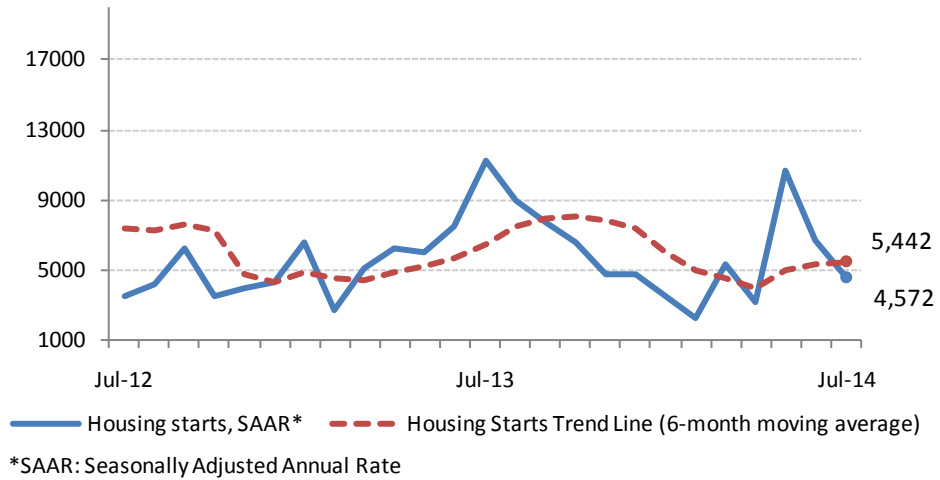

## Ottawa CMA Housing Starts

Number of Starts

**Preliminary Housing Start Data  
July 2014**

<b>Ottawa, CMA<sup>1</sup></b>	<b>June 2014</b>	<b>July 2014</b>
<i>Trend<sup>2</sup></i>	5,258	5,442
<i>SAAR</i>	6,658	4,572
	<b>July 2013</b>	<b>July 2014</b>
Actual		
July - Single-Detached	188	223
July - Multiples	750	173
July - Rows and Semi-Detached	277	113
July - Apartments	473	60
July - Total	938	396
January to July - Single-Detached	922	1,029
January to July - Multiples	2,775	1,885
January to July - Rows and Semis	1,004	858
January to July - Apartments	1,771	1,027
January to July - Total	3,697	2,914

Source: CMHC

<sup>1</sup> Census Metropolitan Area

<sup>2</sup> The trend is a six-month moving average of the monthly seasonally adjusted annual rates (SAAR).

Detailed data available upon request.

**Ottawa CMA Preliminary Actual Housing Start Data  
July / 2013-2014**