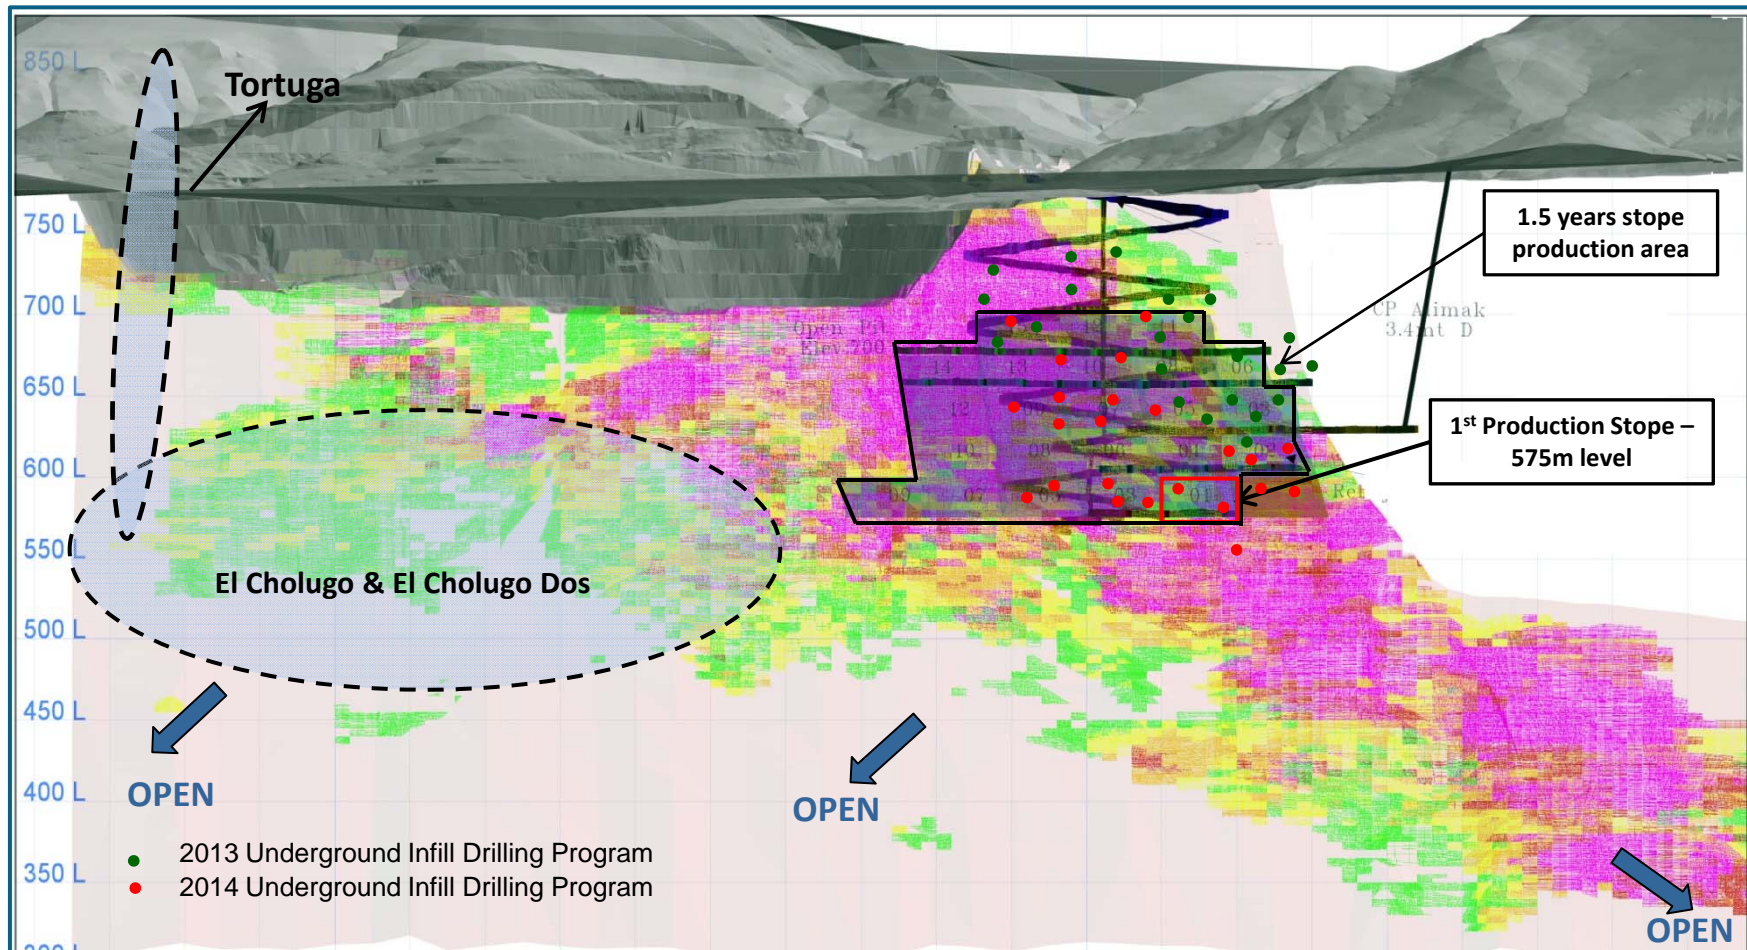

Santa Elena Mine – Current Underground Development

MMZ Long Section A-A', Looking North – Ultimate pit and U/G development: Est. Reserves in pink and Est. Resources in green/yellow.