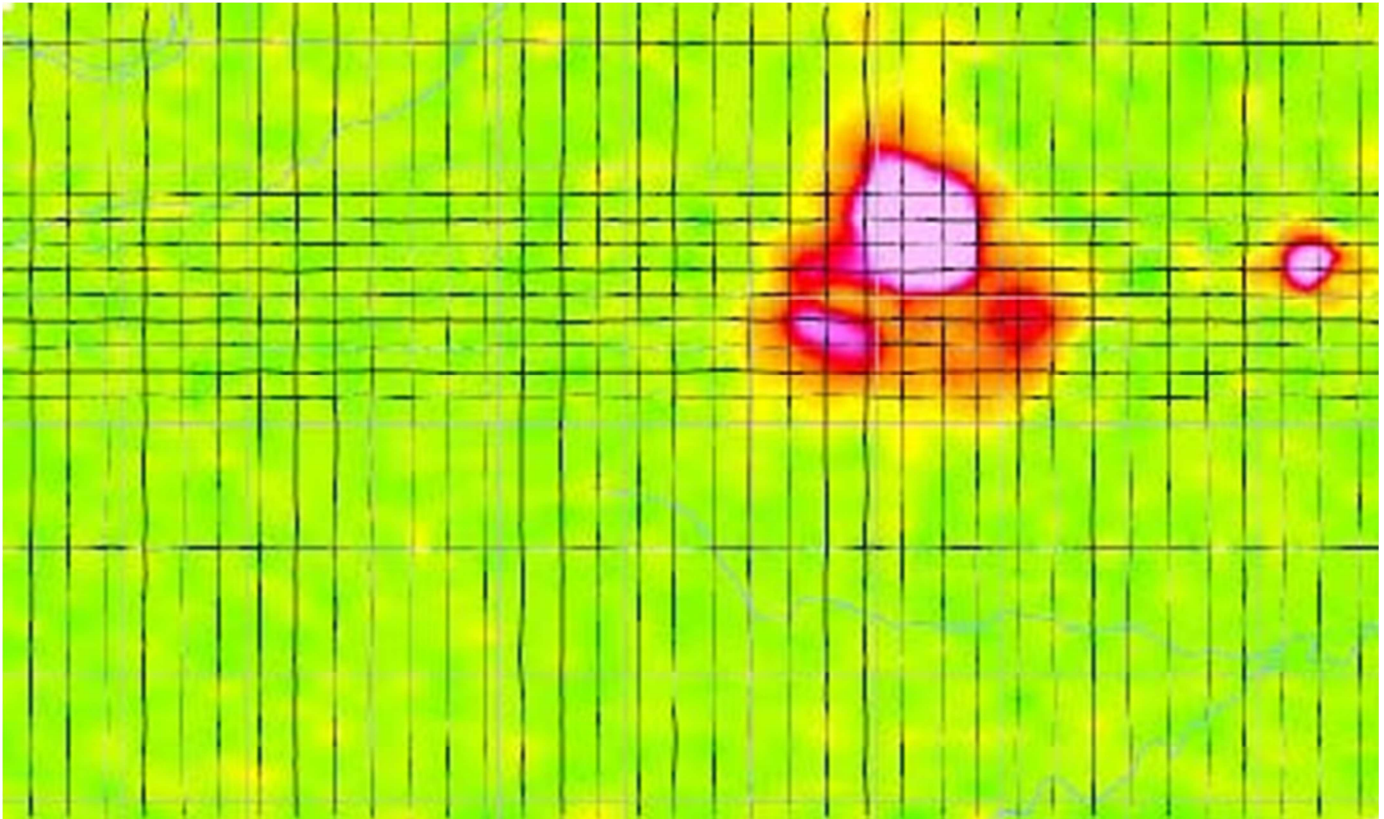

Blackflake West B-Field EM Response

Image 1

0 500m 1,000m

Blackflake West EM Profiles with All Channel Responses

Image 2