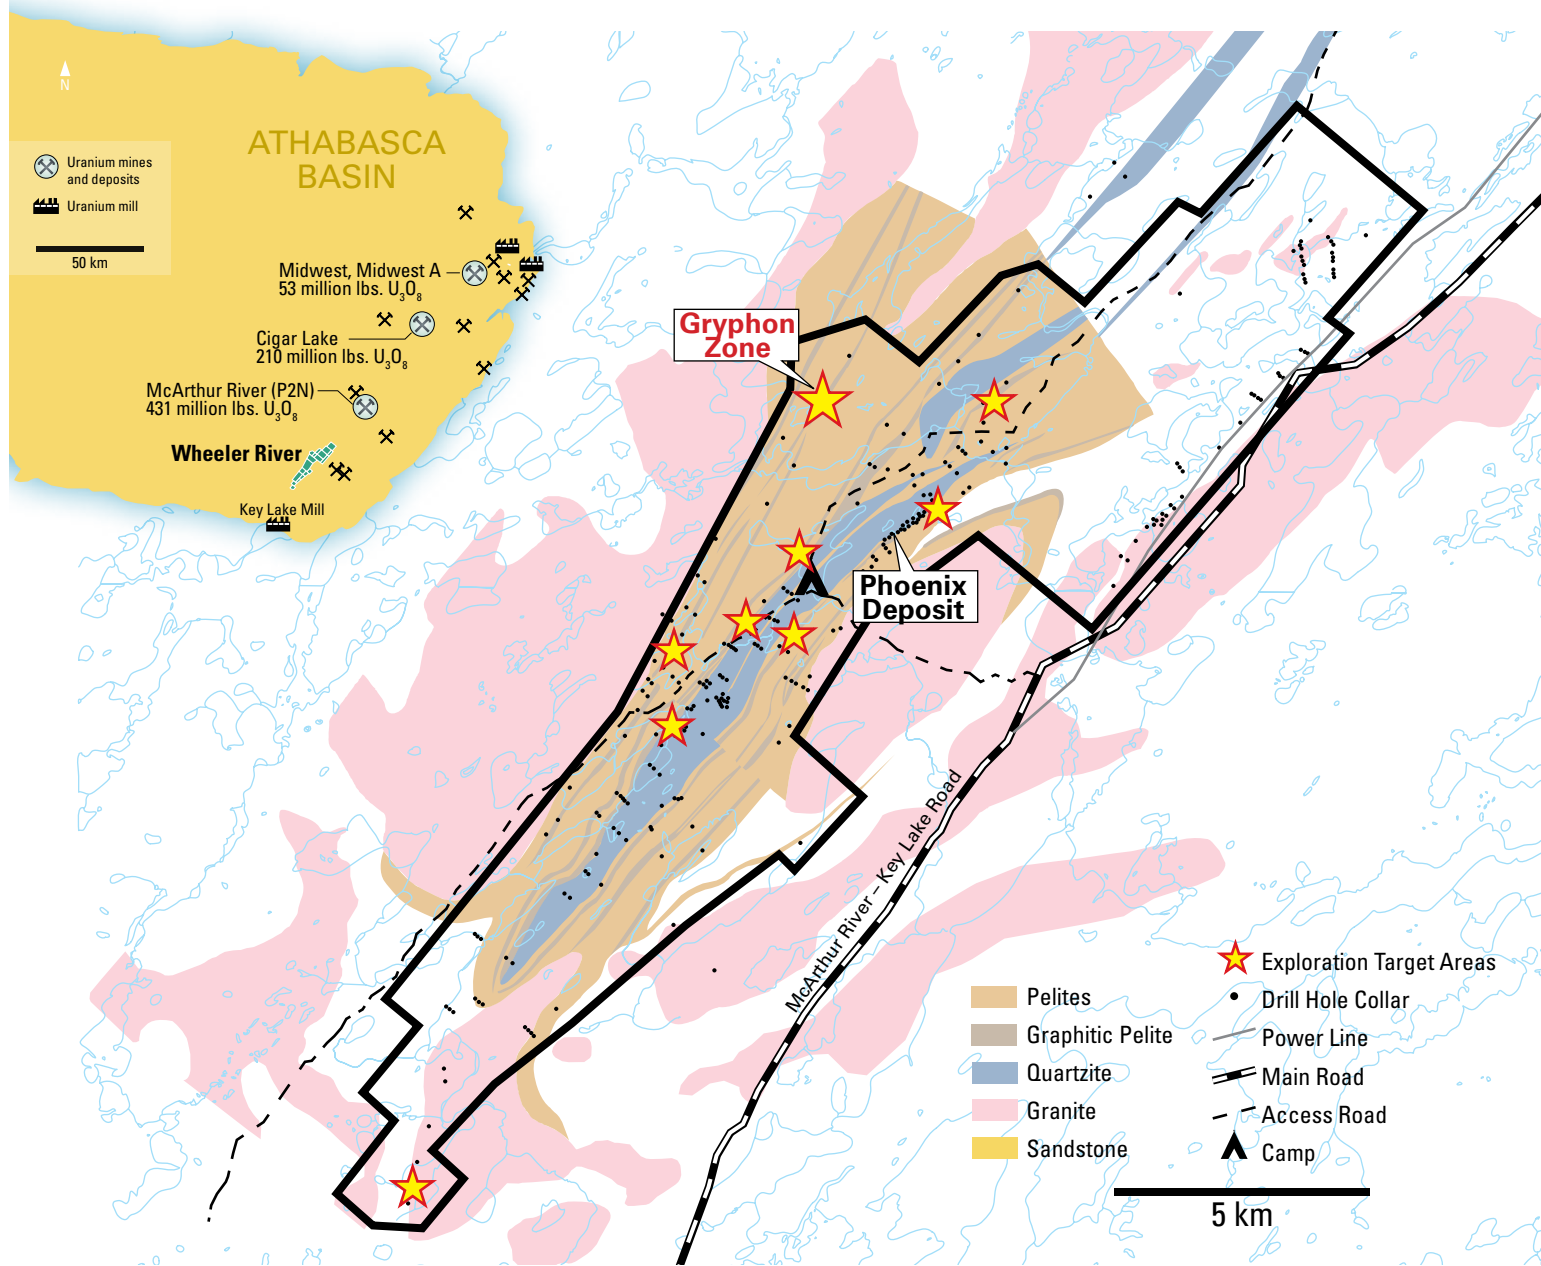

# Gryphon Zone High Grade Uranium Discovery at Wheeler River

Wheeler River Property Target Areas

Gryphon Zone Upper Lens Inclined Longitudinal Section (Oriented 020/55E) Dec 2, 2014

This figure to accompany news release dated Dec 2, 2014.