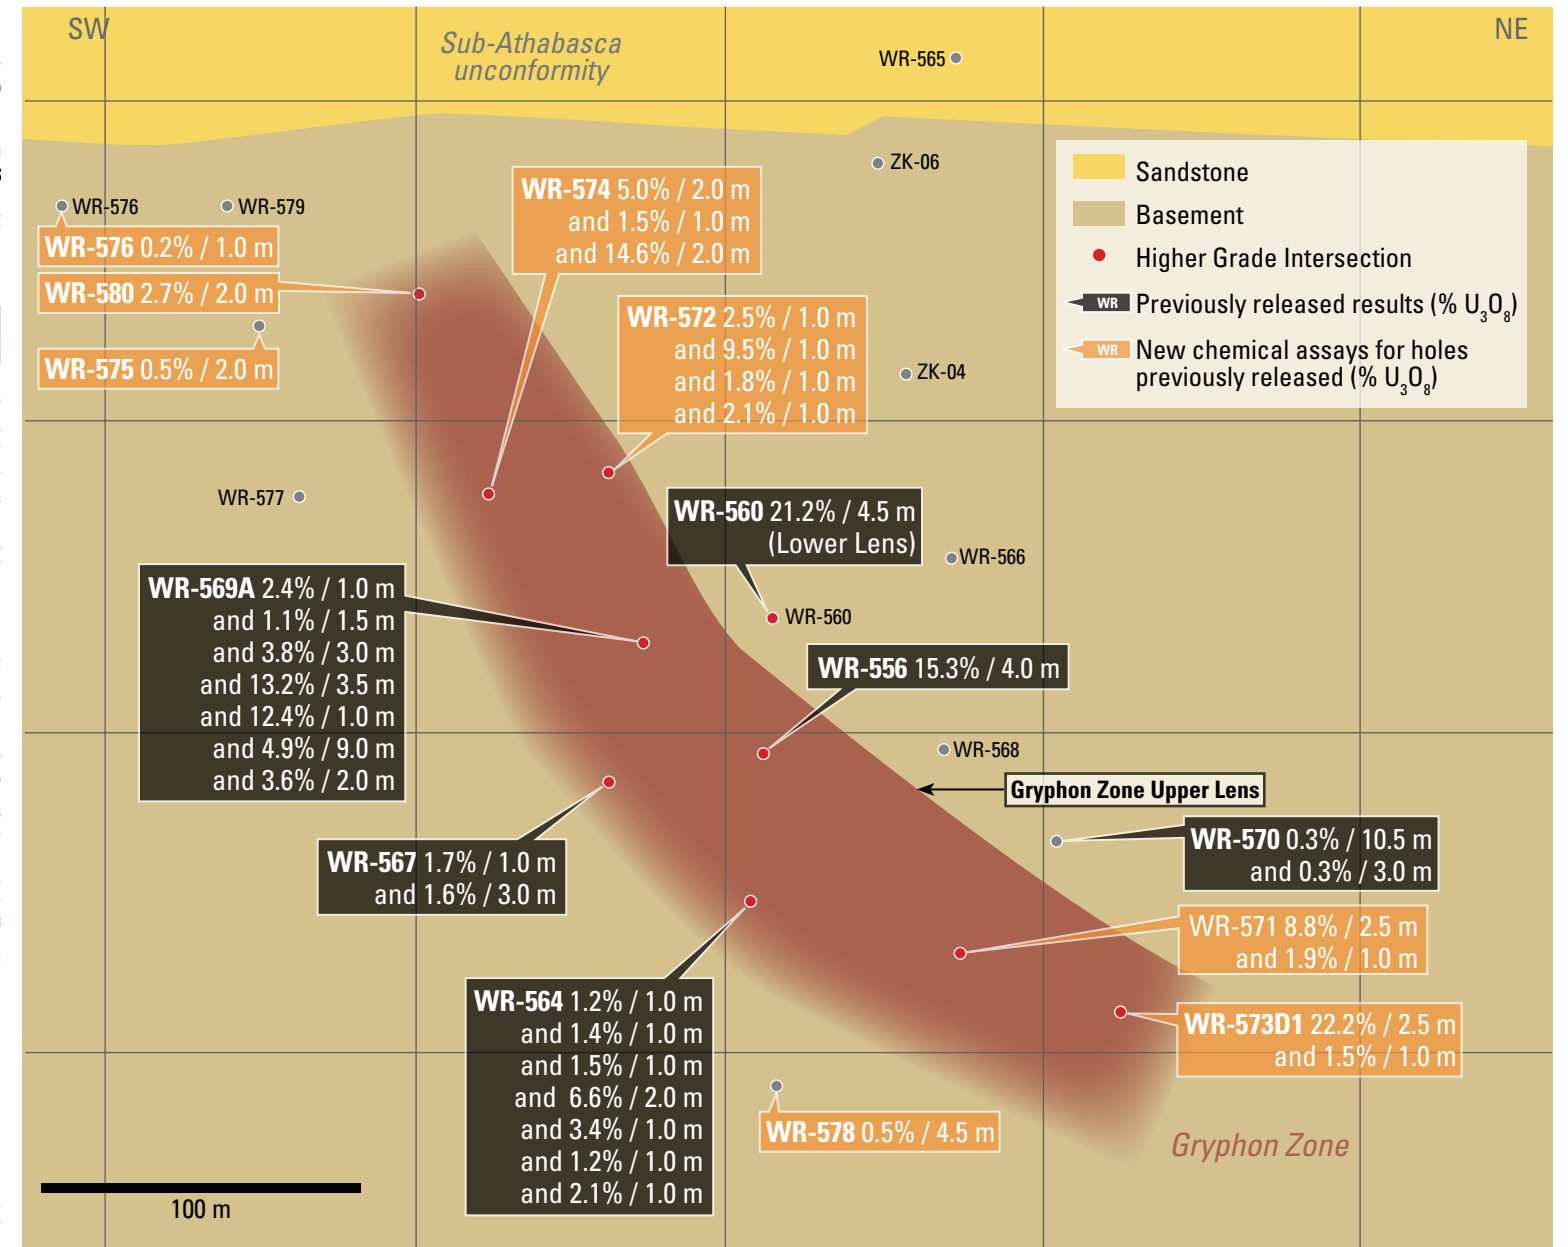

# Gryphon Zone High Grade Uranium Discovery at Wheeler River

Wheeler River Property Target Areas

Gryphon Zone Upper Lens Inclined Longitudinal Section (Oriented 020/55E) Dec 2, 2014

This figure to accompany news release dated Dec 2, 2014.