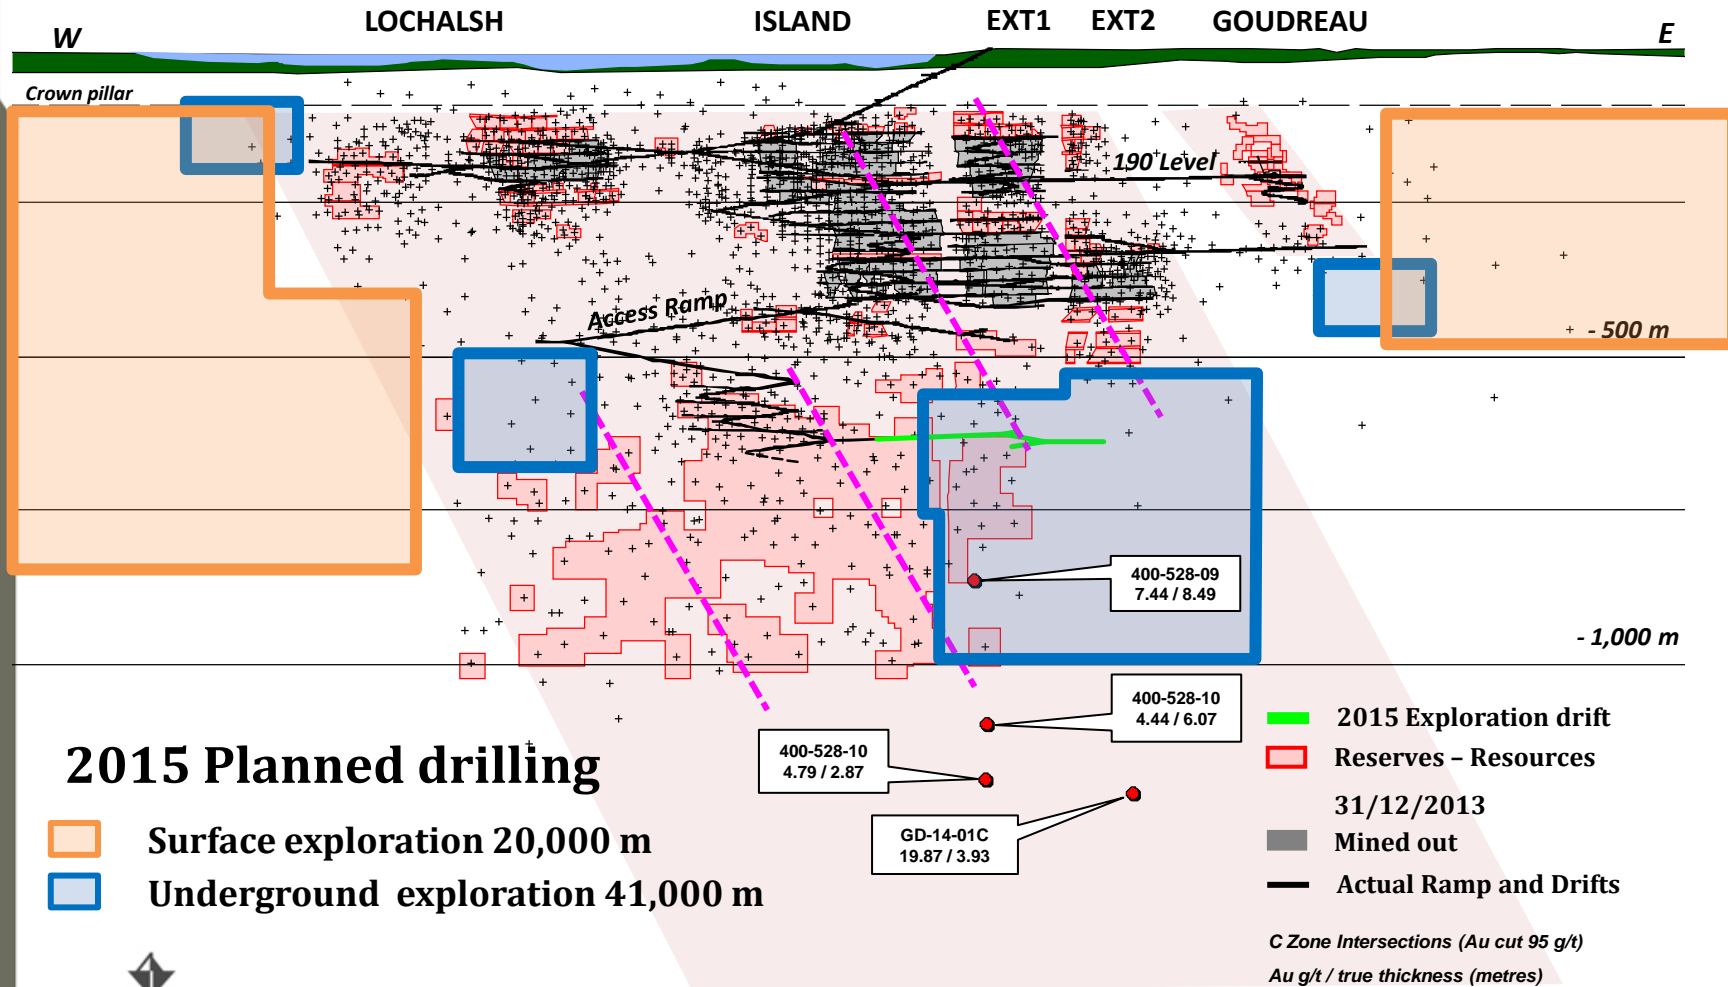

# Island Gold Mine

## 2015 Planned exploration drilling

### 2015 Planned drilling

- Surface exploration 20,000 m
- Underground exploration 41,000 m