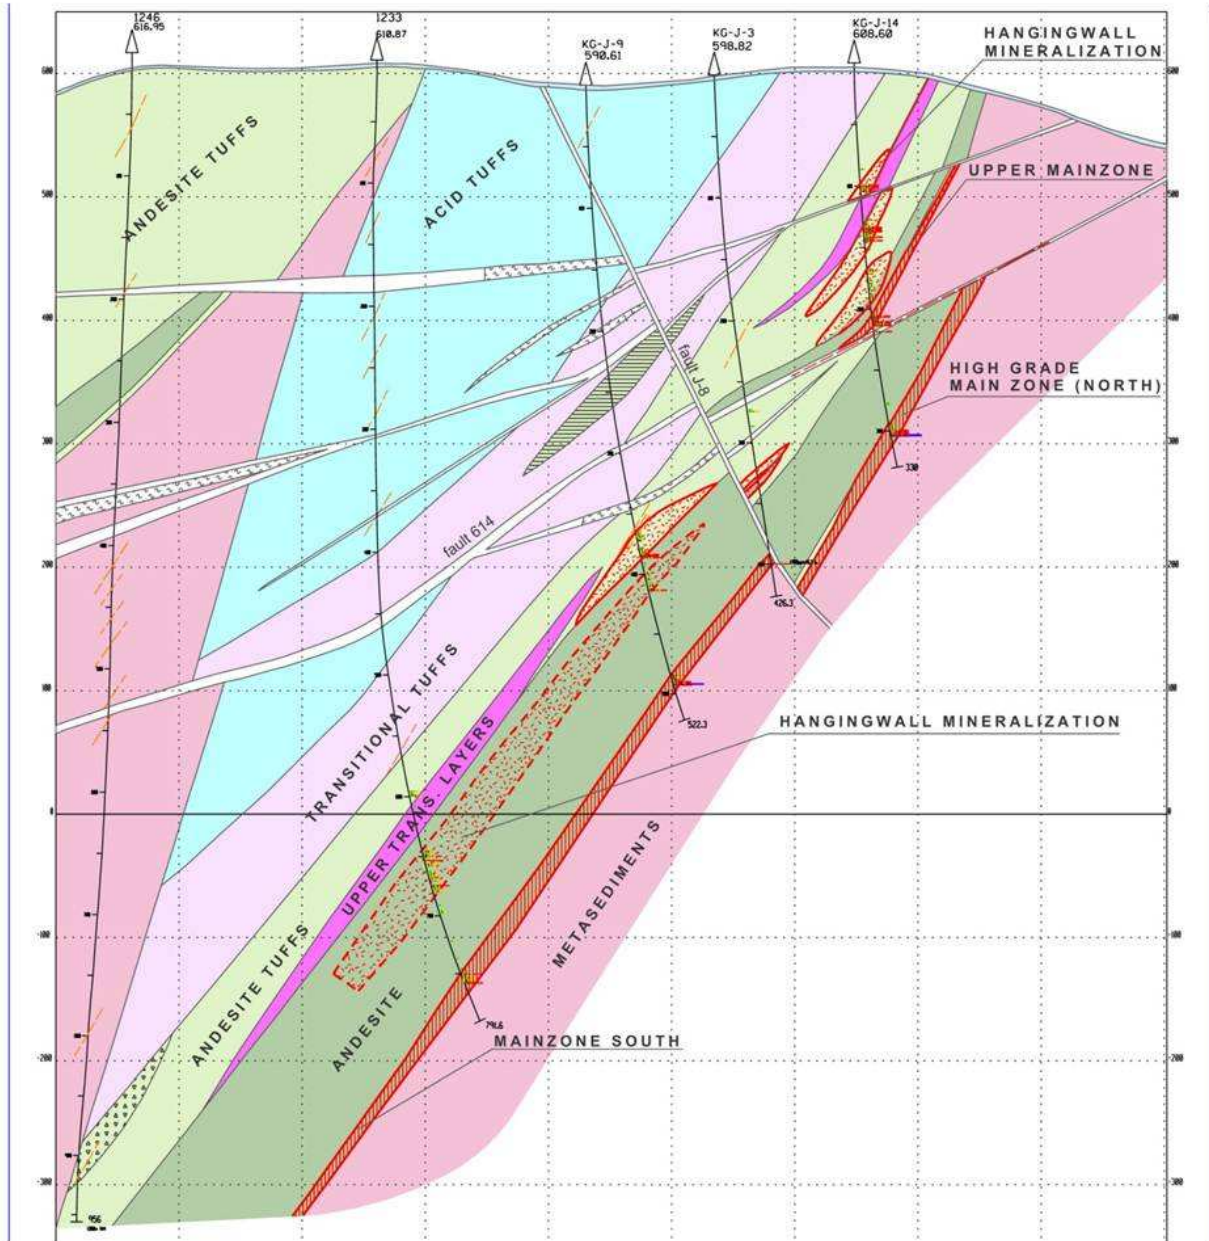

Appendix 1

Slovakia Project Locations:

Plan showing permian trend with Uranium exploration licences and deposits

Kuriskova Resource Map

Kusiskova Cross Section A – A

Kuriskova Exploration Potential

Novoveska Huta Resource Map and Exploration Potential

Novoveska Huta Cross Section A – A

Novoveska Huta Cross Section B – B