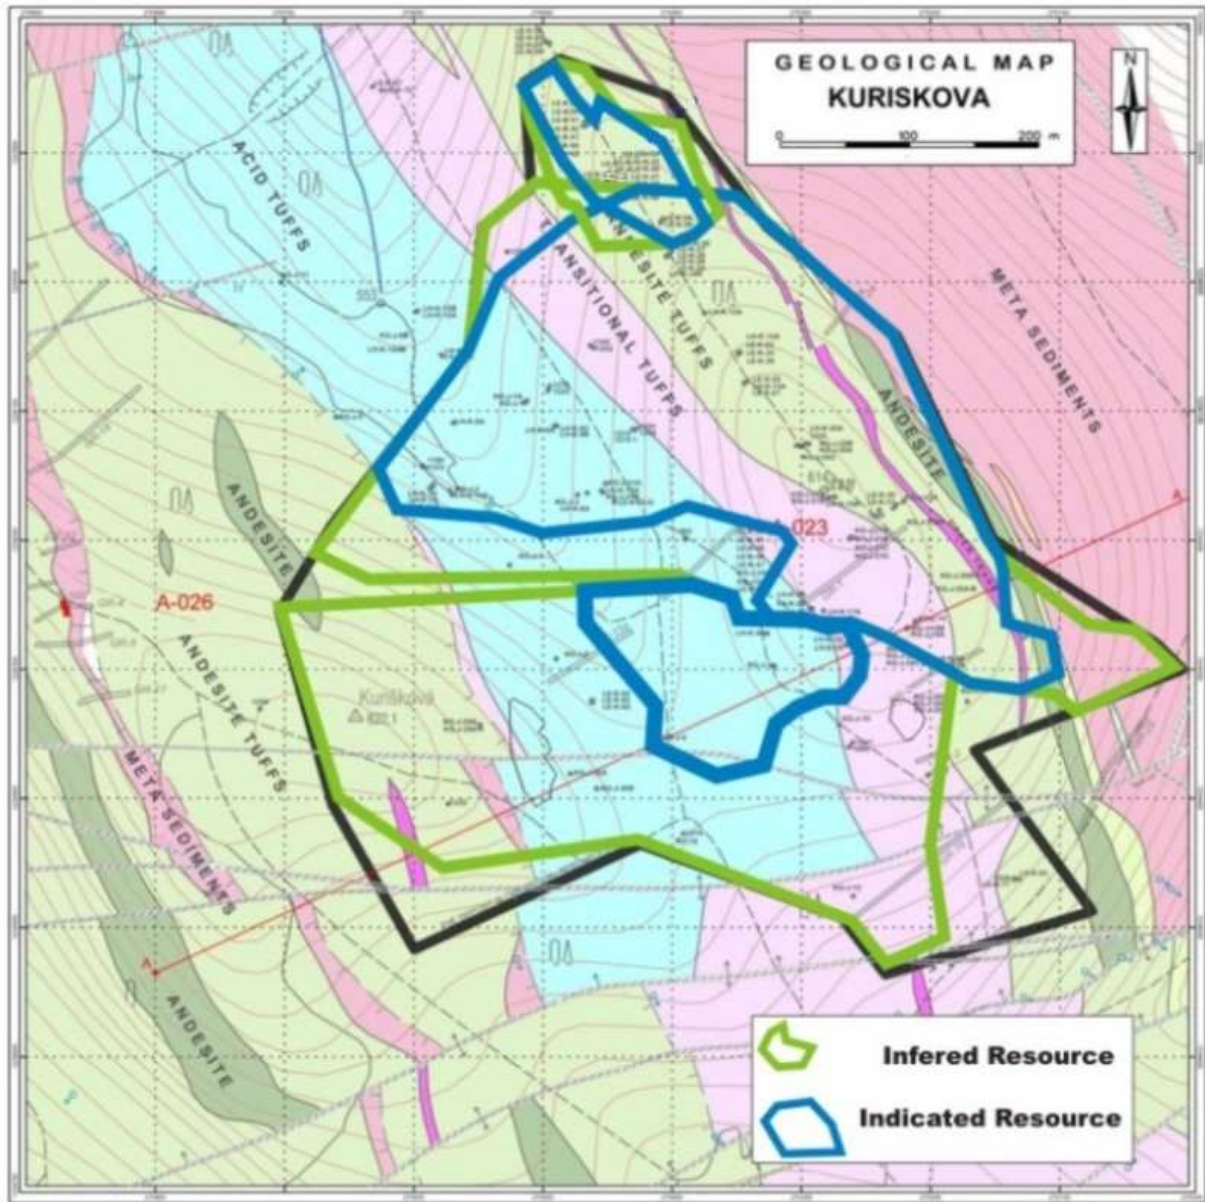

Appendix 1

Slovakia Project Locations:

Plan showing permian trend with Uranium exploration licences and deposits

Kuriskova Resource Map

Kusiskova Cross Section A – A

Kuriskova Exploration Potential

Novoveska Huta Resource Map and Exploration Potential

Novoveska Huta Cross Section A – A

Novoveska Huta Cross Section B – B