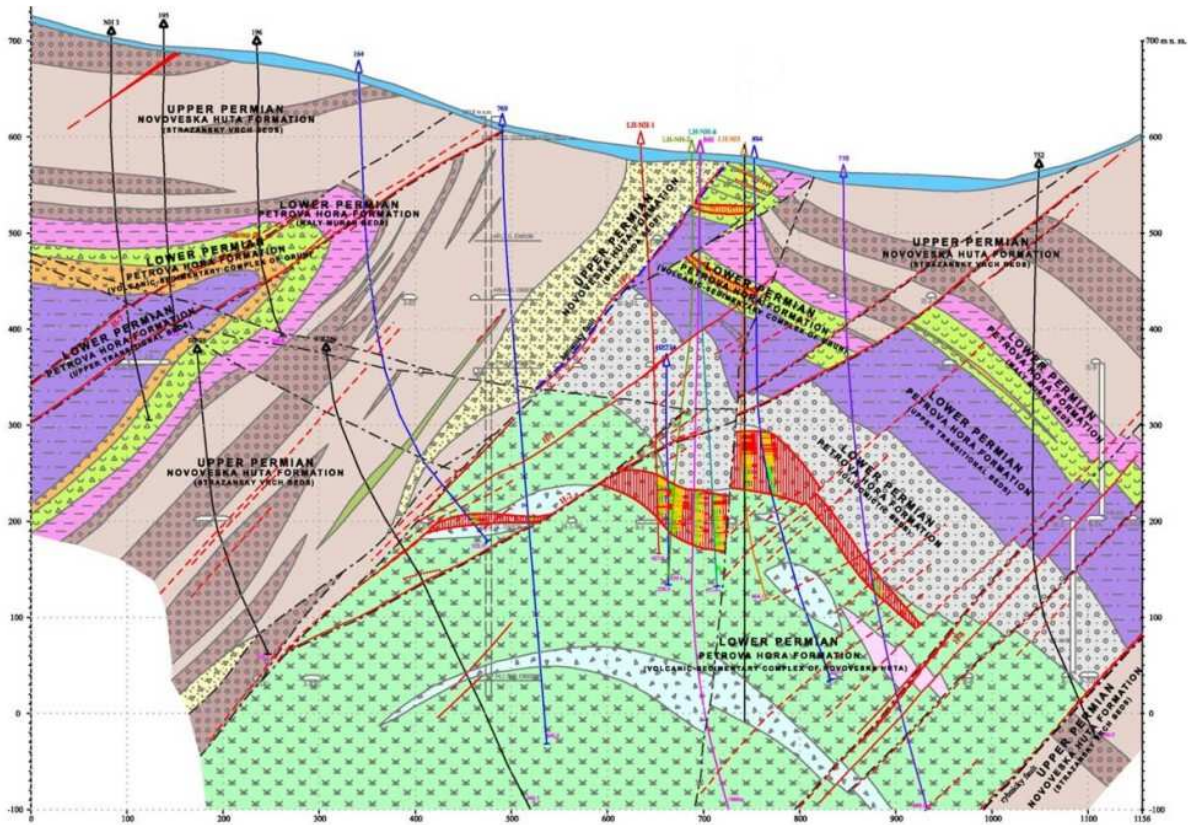

Appendix 1

Slovakia Project Locations:

Plan showing permian trend with Uranium exploration licences and deposits

Kuriskova Resource Map

Kusiskova Cross Section A – A

Kuriskova Exploration Potential

Novoveska Huta Resource Map and Exploration Potential

Novoveska Huta Cross Section A – A

Novoveska Huta Cross Section B – B