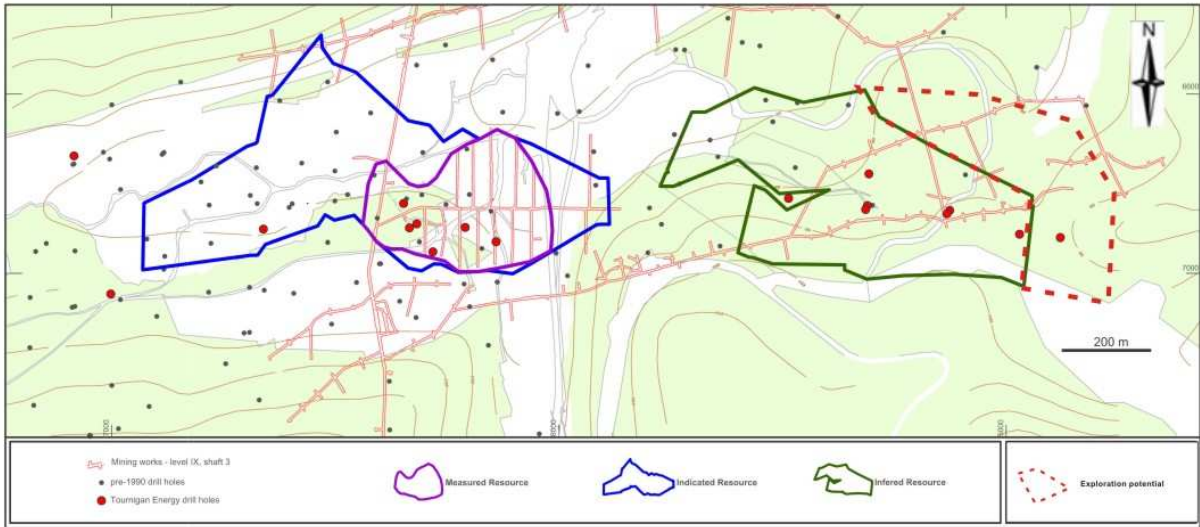

Appendix 1

Slovakia Project Locations:

Plan showing permian trend with Uranium exploration licences and deposits

Kuriskova Resource Map

Kusiskova Cross Section A – A

Kuriskova Exploration Potential

Novoveska Huta Resource Map and Exploration Potential

Novoveska Huta Cross Section A – A

Novoveska Huta Cross Section B – B