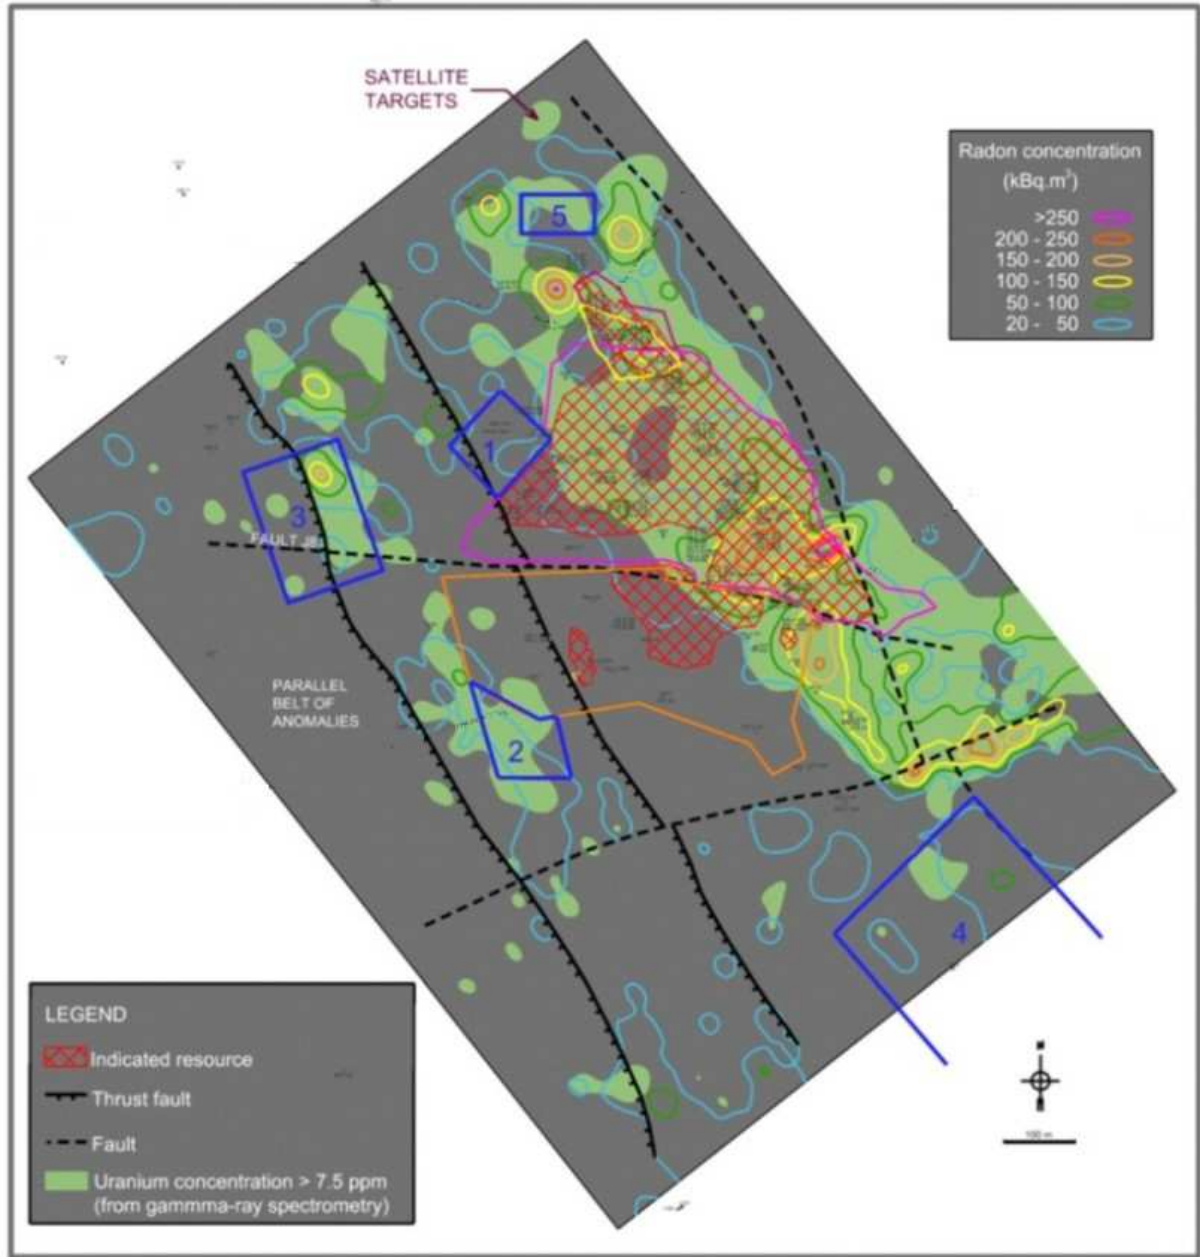

Appendix 1

Slovakia Project Locations:

Plan showing permian trend with Uranium exploration licences and deposits

Kuriskova Resource Map

Kusiskova Cross Section A – A

Kuriskova Exploration Potential

Novoveska Huta Resource Map and Exploration Potential

Novoveska Huta Cross Section A – A

Novoveska Huta Cross Section B – B