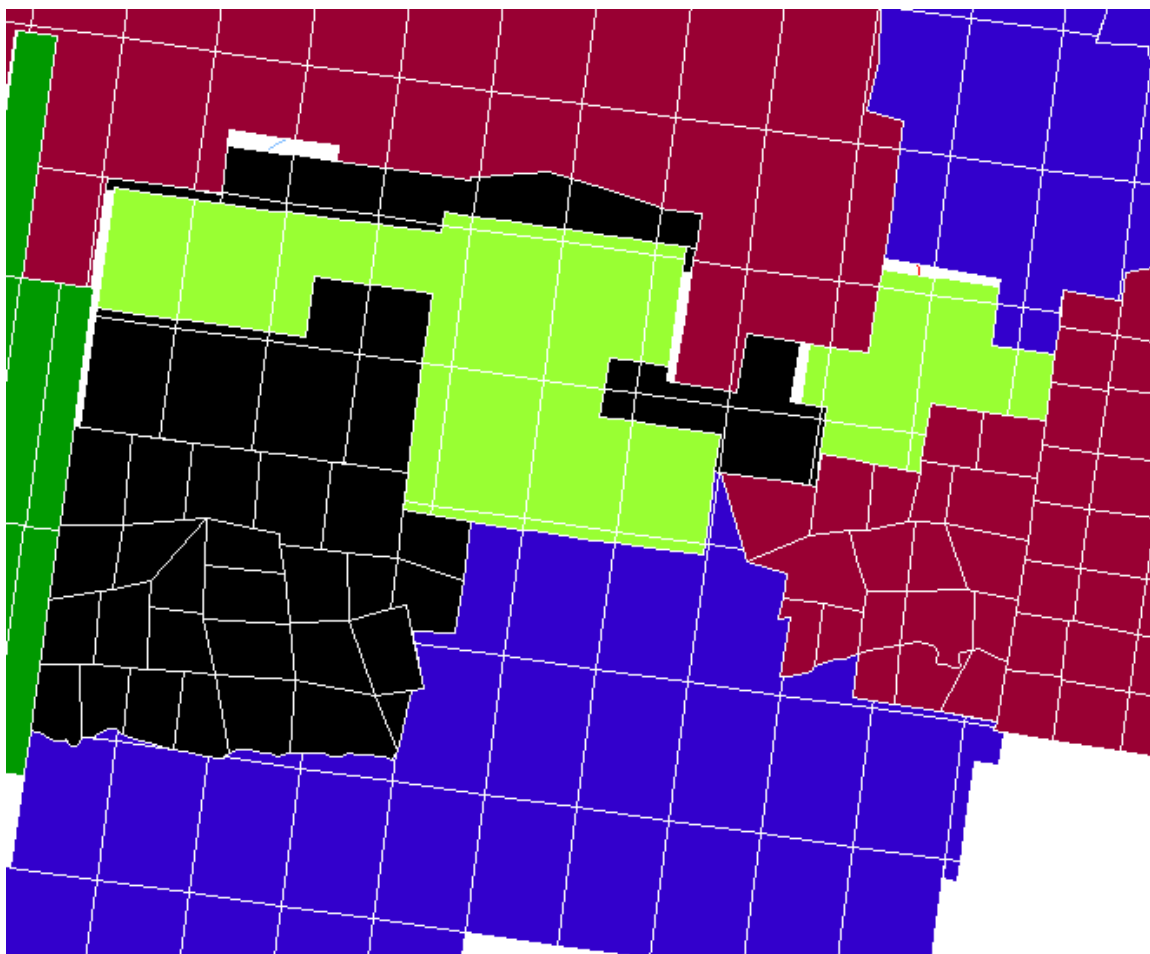

BOUSQUET LAKE PROPERTY LOCATION MAP

BLACK - VANTEX

LIGHT GREEN - VANTEX / HÉCLA

BLUE - IAMGOLD

RED - AGNICO-EAGLE

GREEN - FALCO RESOURCES