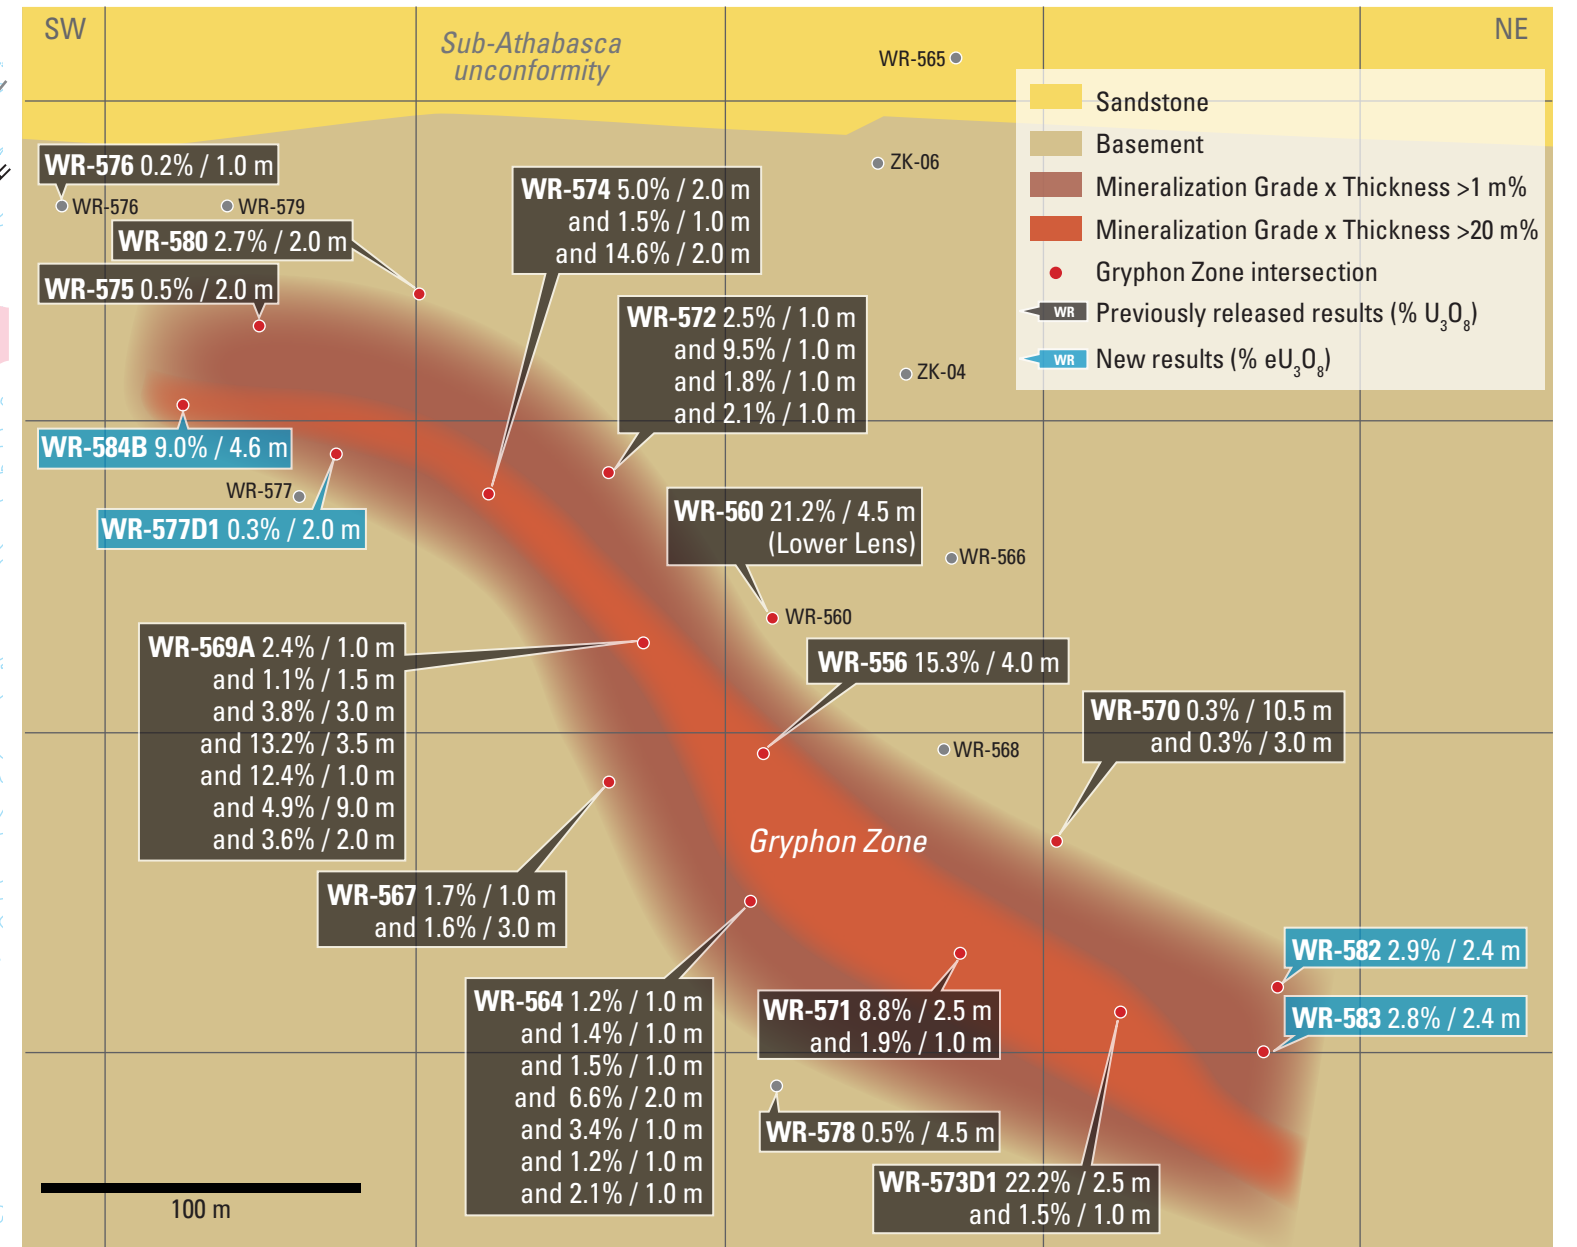

Gryphon Zone High Grade Uranium Discovery at Wheeler River (Figure 2)

Wheeler River Property Target Areas

Gryphon Zone Upper Lens Inclined Longitudinal Section (Oriented 015/45E) Feb 4, 2015

This figure to accompany news release dated Feb 4, 2015.