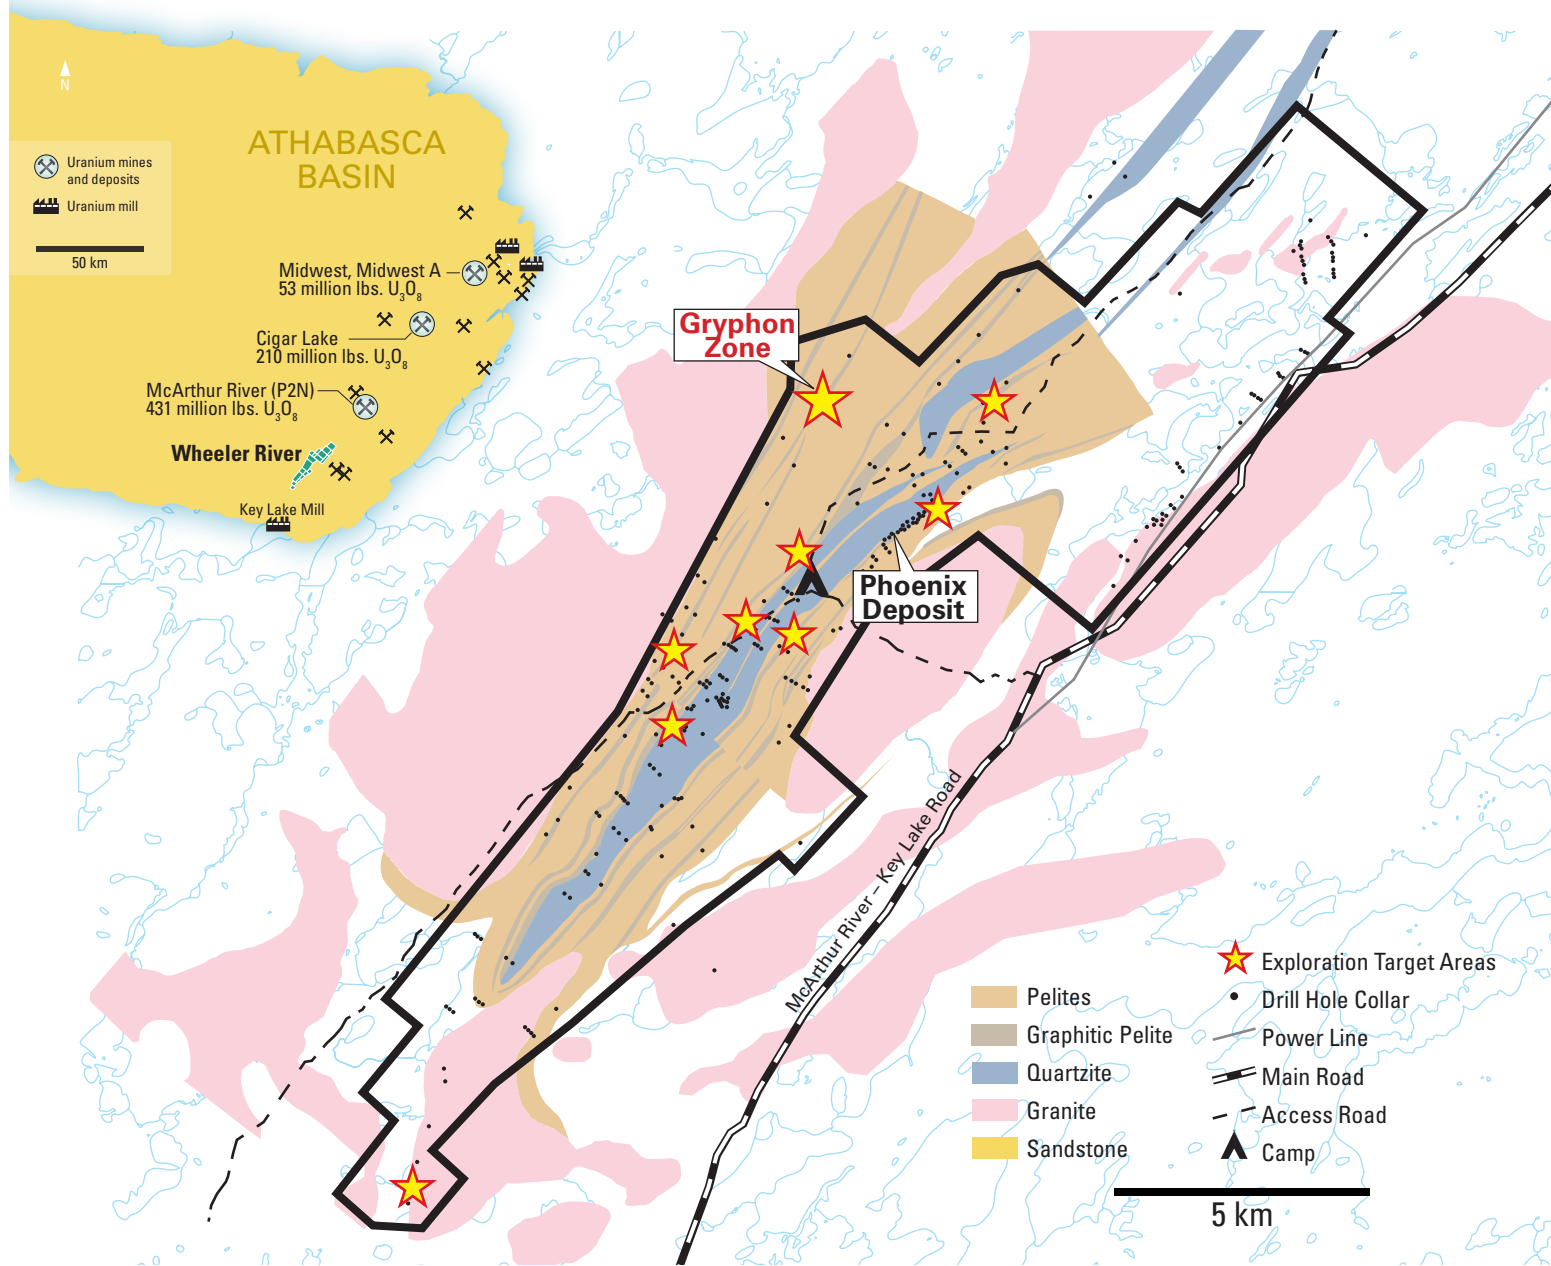

Gryphon Zone High Grade Uranium Discovery at Wheeler River (Figure 2)

Wheeler River Property Target Areas

Gryphon Zone Upper Lens Inclined Longitudinal Section (Oriented 015/45E) Feb 4, 2015

This figure to accompany news release dated Feb 4, 2015.