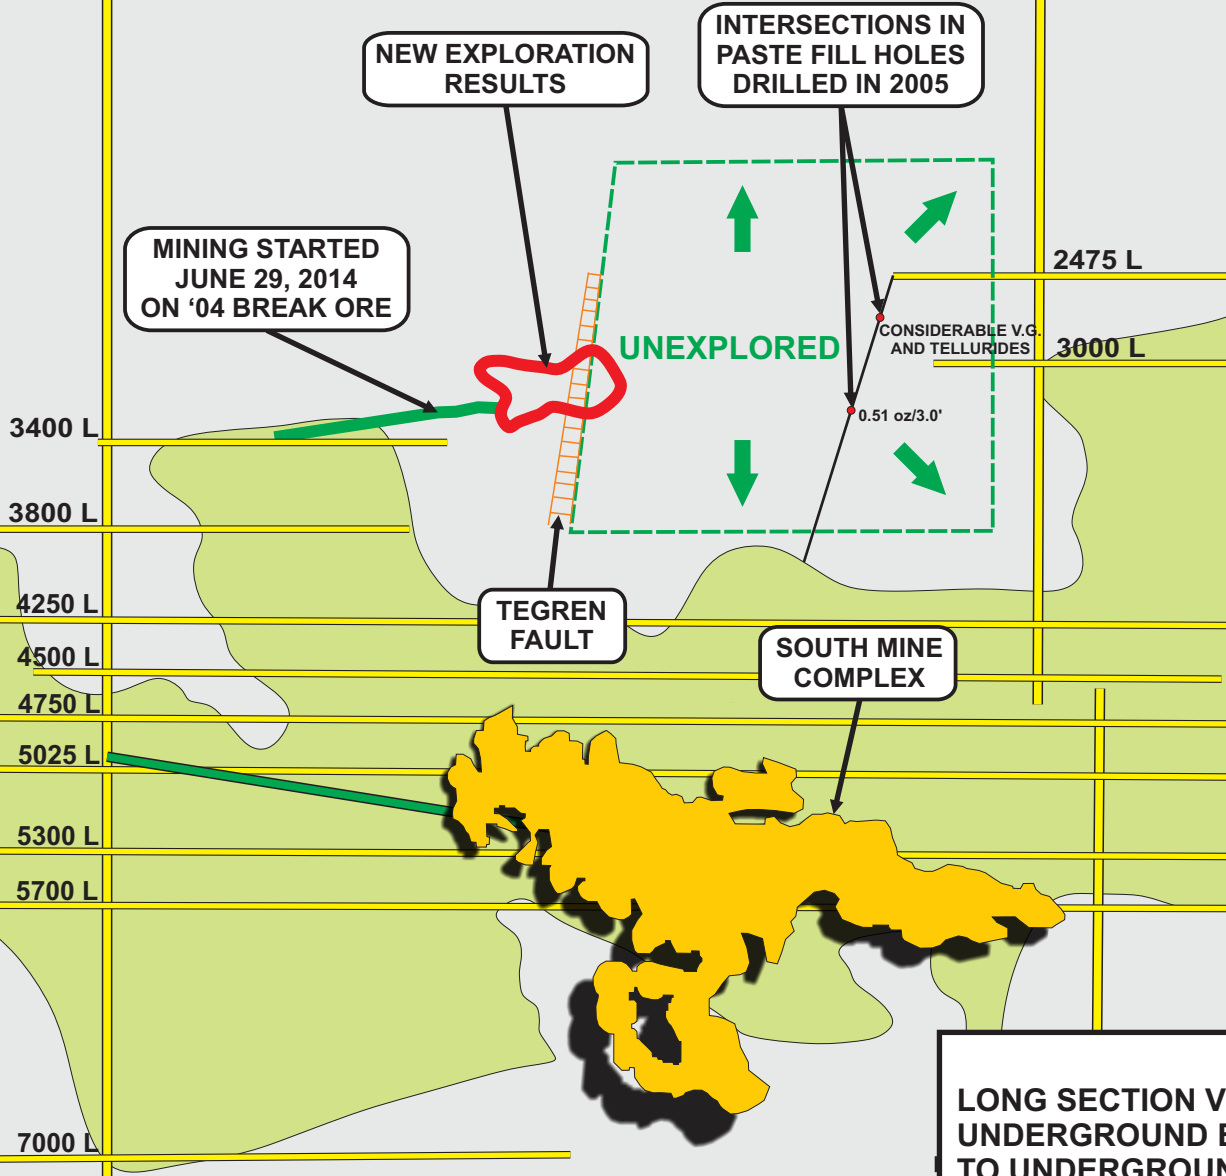

#3 SHAFT

#2 SHAFT

MILL

KIRKLAND LAKE
GOLD INC

SURFACE

LEGEND

- UNDER-EXPLORED AREAS
- MINED OUT AREAS
- OTHER DISCOVERIES

FIGURE 1
 LONG SECTION VIEW SHOWING THE LATEST UNDERGROUND EXPLORATION RESULTS RELATIVE TO UNDERGROUND INFRASTRUCTURE, MACASSA MINE, KIRKLAND LAKE, ONTARIO. FEB. 23, 2015