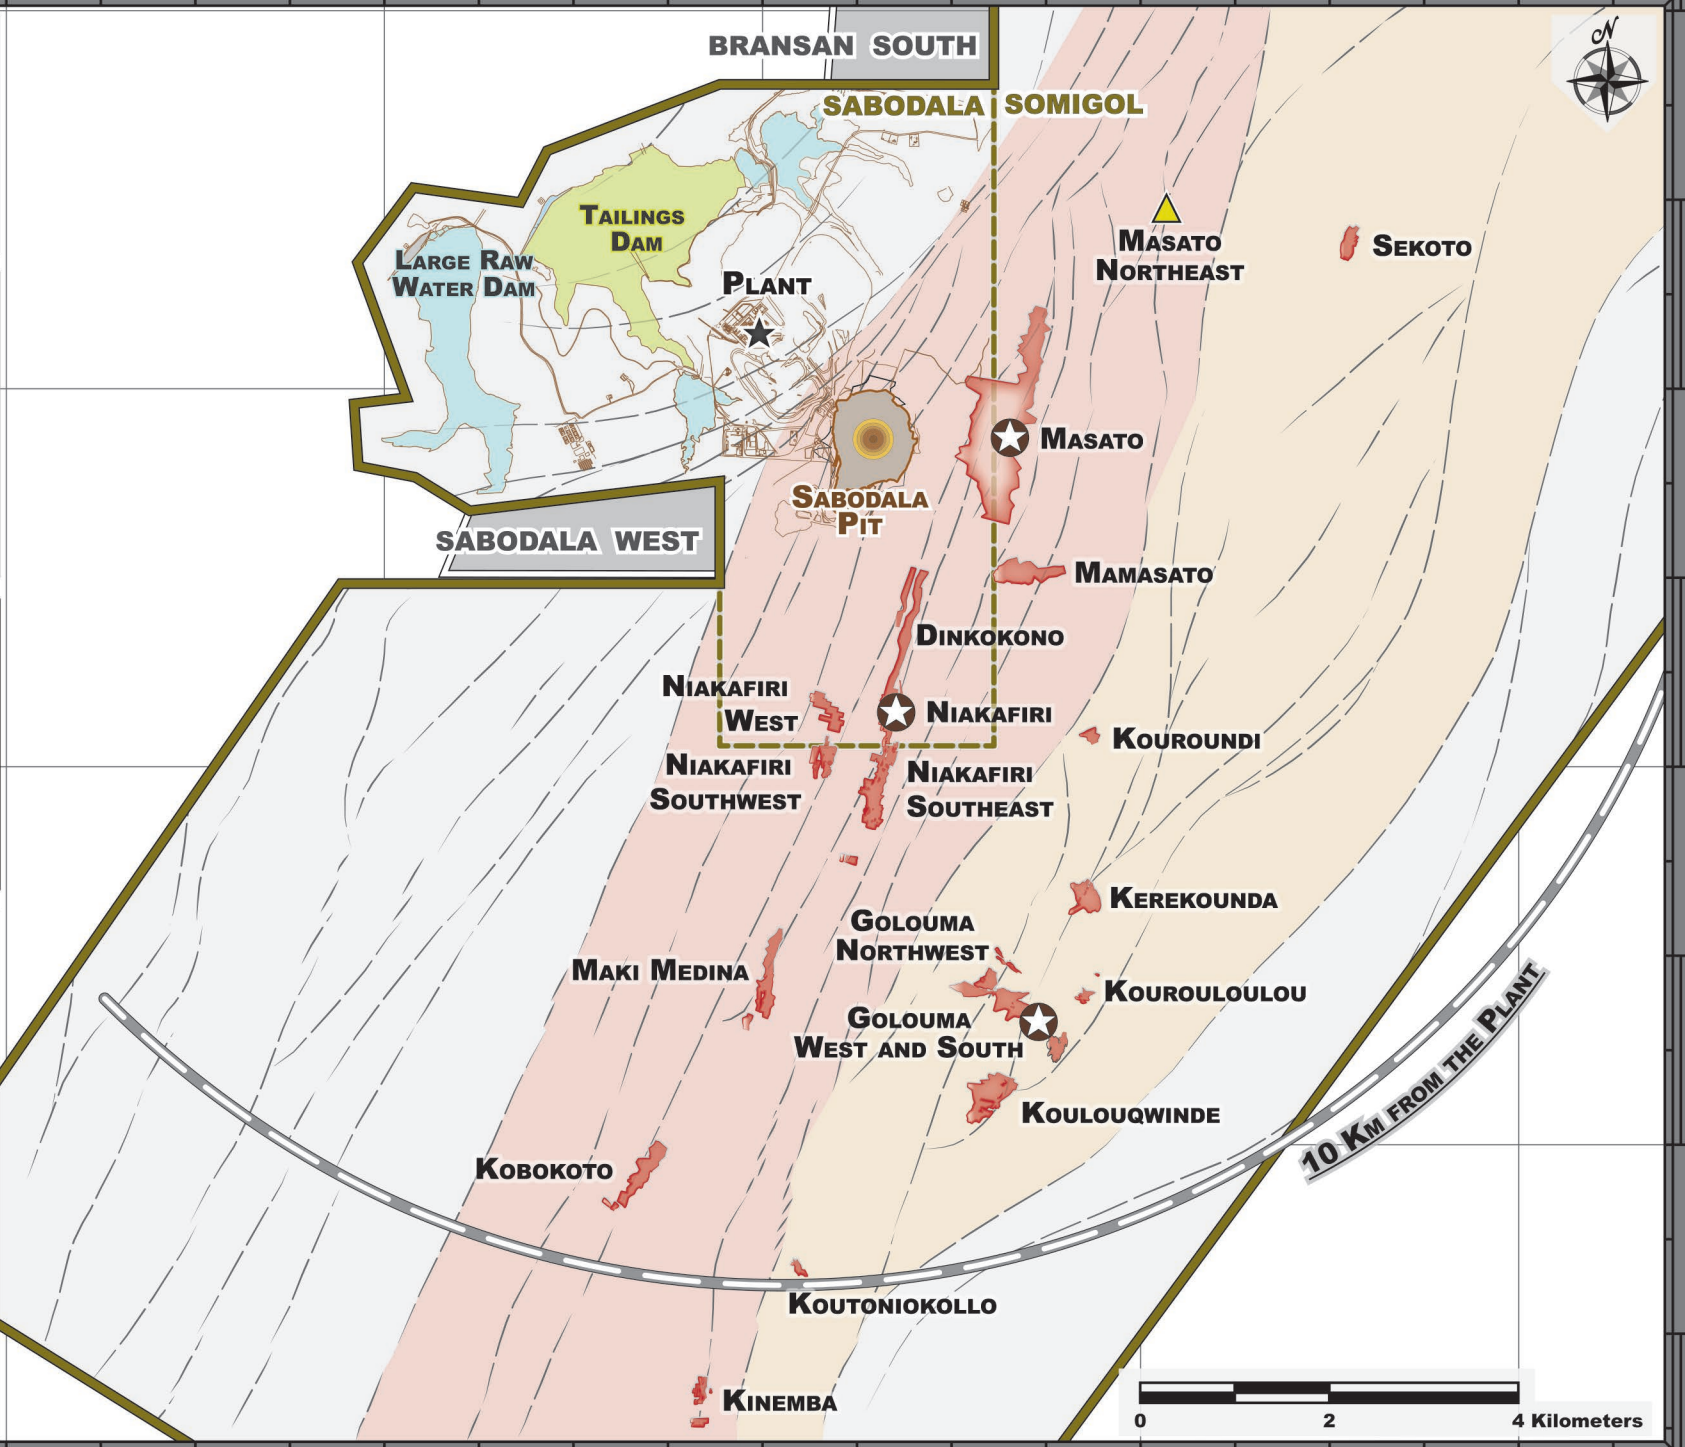

**TERANGA GOLD CORPORATION**  
**MINING CONCESSION OVERVIEW**  
**EXPLORATION**  

**SABODALA GOLD MINE**  
 SENEGAL, AFRICA  
**UTM COORDINATE SYSTEM**  
**28 NORTH ZONE - WGS84 ELLIPSOID**

- KEY**
- ★ **SABODALA PLANT**
  - **SABODALA PIT**
  - ⊛ **MINERAL RESERVES**
  - 🔴 **MINERAL RESOURCES**
  - ▲ **TERANGA PROSPECTS**
  - ⋯ **INTERPRETED STRUCTURES**
  - 🟡 **GOLOUMA STYLE HIGH GRADE GOLD TREND**
  - 🟠 **MASATO STYLE BULK TONNAGE GOLD TREND**
  - 🟢 **MINING CONCESSION**
  - 🟦 **EXPLORATION PERMITS**

1464000m  
1460000m  
1456000m  
1452000m

1464000m  
1460000m  
1456000m  
1452000m

800000m 804000m 808000m 812000m 816000m 820000m

800000m 804000m 808000m 812000m 816000m 820000m