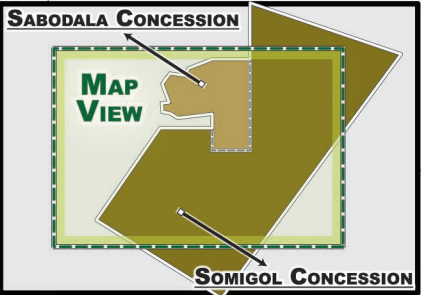

**TERANGA GOLD CORPORATION**  
**MINING CONCESSION OVERVIEW**  
**EXPLORATION**  

**SABODALA GOLD MINE**  
 SENEGAL, AFRICA  
**UTM COORDINATE SYSTEM**  
**28 NORTH ZONE - WGS84 ELLIPSOID**

- KEY**
- ★ **SABODALA PLANT**
  - **SABODALA PIT**
  - ⊛ **MINERAL RESERVES**
  - 🔴 **MINERAL RESOURCES**
  - ▲ **TERANGA PROSPECTS**
  - ⋯ **INTERPRETED STRUCTURES**
  - 🟡 **GOLOUMA STYLE HIGH GRADE GOLD TREND**
  - 🟠 **MASATO STYLE BULK TONNAGE GOLD TREND**
  - 🟢 **MINING CONCESSION**
  - 🟦 **EXPLORATION PERMITS**

1464000m  
1460000m  
1456000m  
1452000m

1464000m  
1460000m  
1456000m  
1452000m

800000m 804000m 808000m 812000m 816000m 820000m

800000m 804000m 808000m 812000m 816000m 820000m