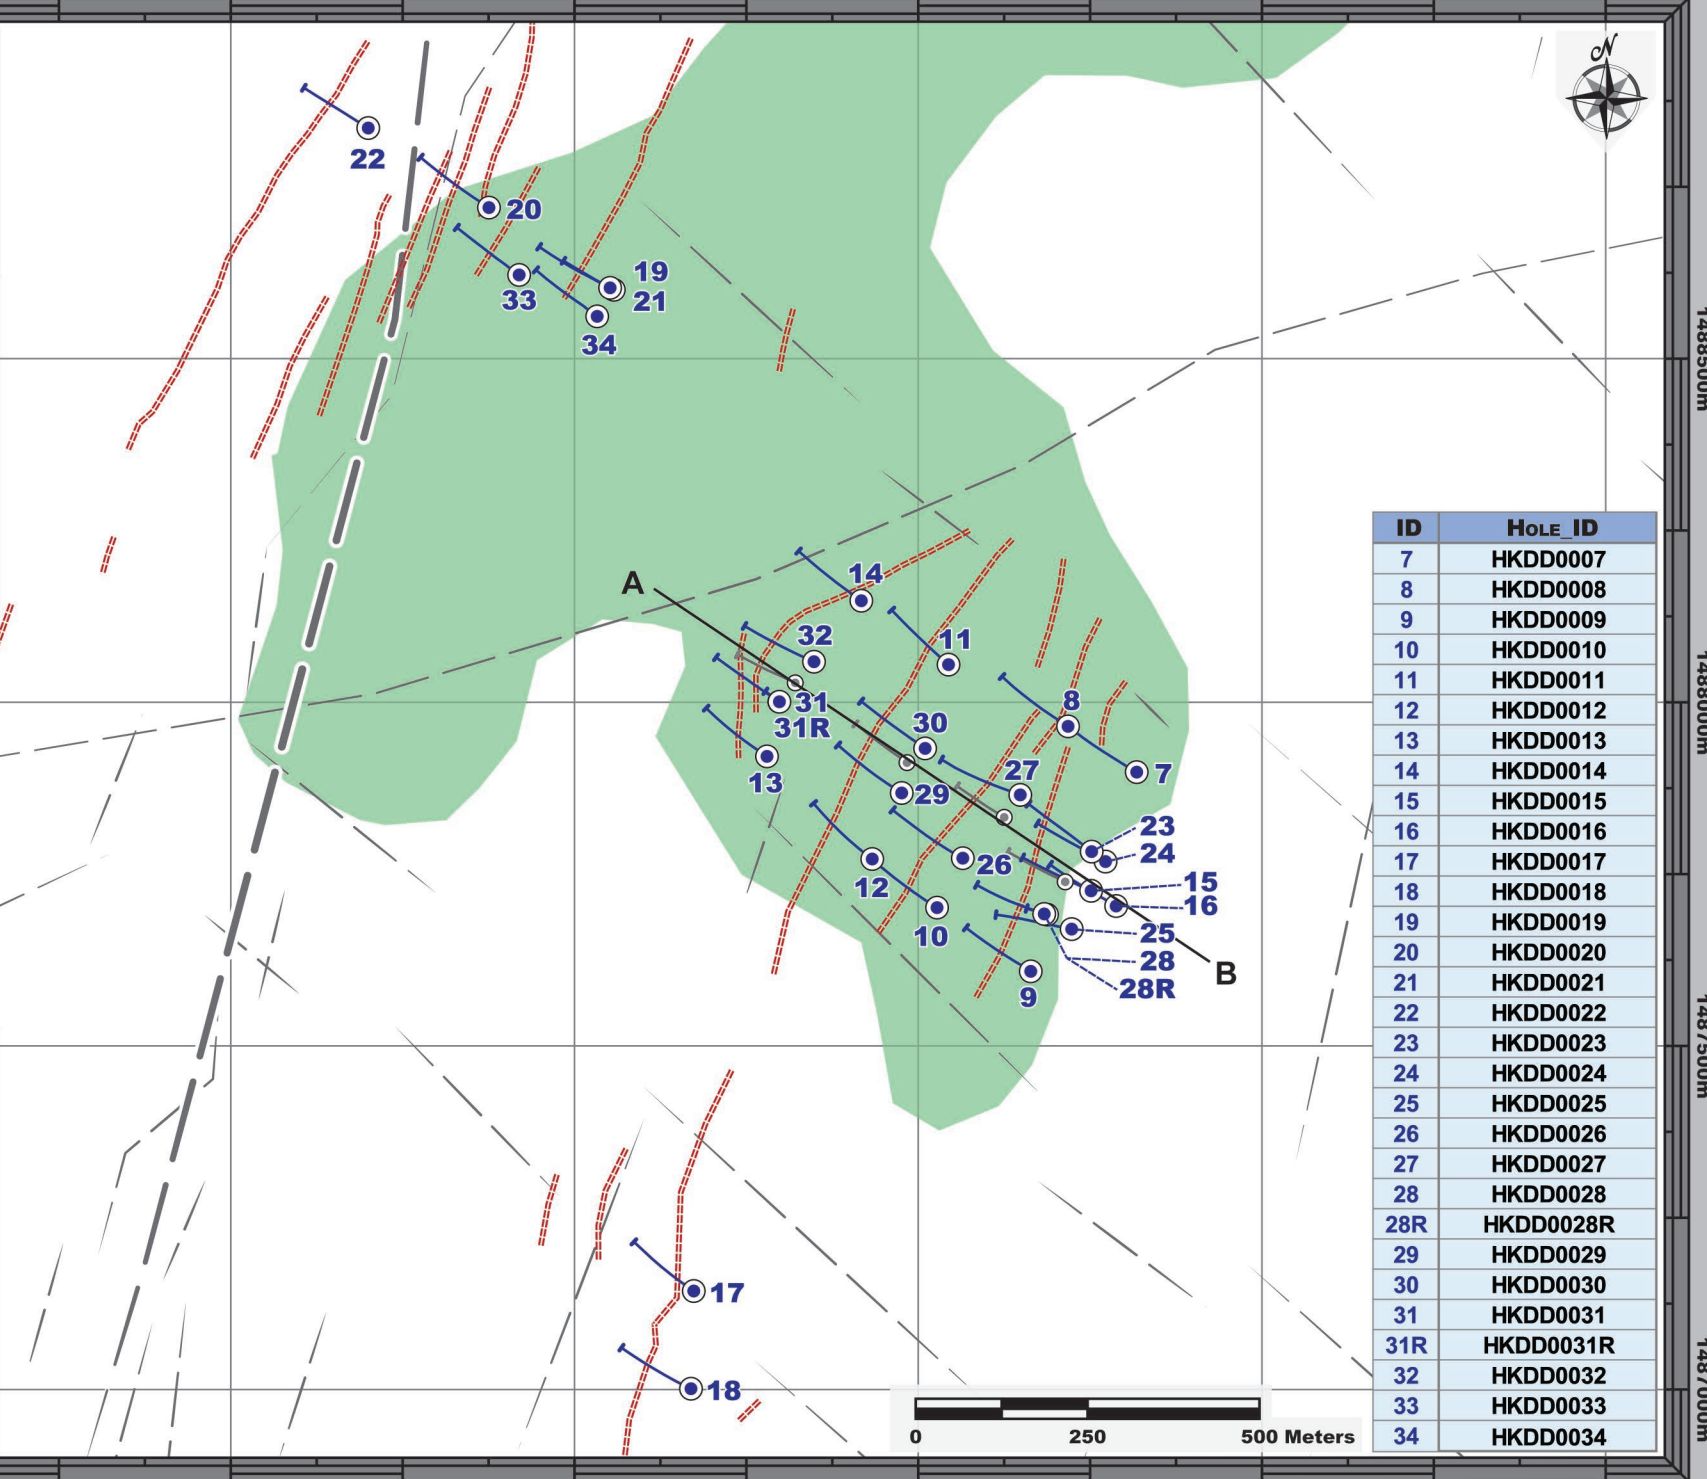

TERANGA GOLD CORPORATION

**SORETO PROSPECT
EXPLORATION**

**SABODALA GOLD MINE
SENEGAL, AFRICA**

**UTM COORDINATE SYSTEM
28 NORTH ZONE - WGS84 ELLIPSOID**

KEY

- COMPLETED DIAMOND DRILLING 2014/2015
- COMPLETED DIAMOND DRILLING 2013
- ARTISANAL WORKINGS
- REGIONAL CRUSTAL SHEAR ZONE
- 2ND & 3RD ORDER SHEAR ZONE
- SOIL ANOMALY >60 AU_PPB

ID	HOLE_ID
7	HKDD0007
8	HKDD0008
9	HKDD0009
10	HKDD0010
11	HKDD0011
12	HKDD0012
13	HKDD0013
14	HKDD0014
15	HKDD0015
16	HKDD0016
17	HKDD0017
18	HKDD0018
19	HKDD0019
20	HKDD0020
21	HKDD0021
22	HKDD0022
23	HKDD0023
24	HKDD0024
25	HKDD0025
26	HKDD0026
27	HKDD0027
28	HKDD0028
28R	HKDD0028R
29	HKDD0029
30	HKDD0030
31	HKDD0031
31R	HKDD0031R
32	HKDD0032
33	HKDD0033
34	HKDD0034