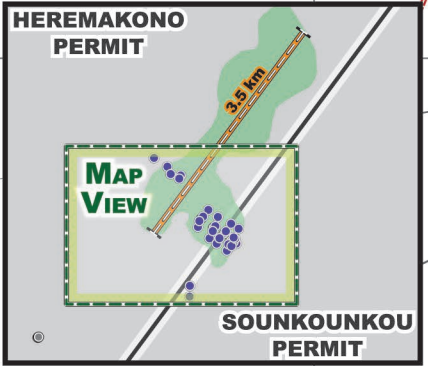

TERANGA GOLD CORPORATION

**SORETO PROSPECT
EXPLORATION**

**SABODALA GOLD MINE
SENEGAL, AFRICA**

**UTM COORDINATE SYSTEM
28 NORTH ZONE - WGS84 ELLIPSOID**

KEY

- COMPLETED DIAMOND DRILLING 2014/2015
- COMPLETED DIAMOND DRILLING 2013
- ARTISANAL WORKINGS
- REGIONAL CRUSTAL SHEAR ZONE
- 2ND & 3RD ORDER SHEAR ZONE
- SOIL ANOMALY >60 AU_PPB

ID	HOLE_ID
7	HKDD0007
8	HKDD0008
9	HKDD0009
10	HKDD0010
11	HKDD0011
12	HKDD0012
13	HKDD0013
14	HKDD0014
15	HKDD0015
16	HKDD0016
17	HKDD0017
18	HKDD0018
19	HKDD0019
20	HKDD0020
21	HKDD0021
22	HKDD0022
23	HKDD0023
24	HKDD0024
25	HKDD0025
26	HKDD0026
27	HKDD0027
28	HKDD0028
28R	HKDD0028R
29	HKDD0029
30	HKDD0030
31	HKDD0031
31R	HKDD0031R
32	HKDD0032
33	HKDD0033
34	HKDD0034