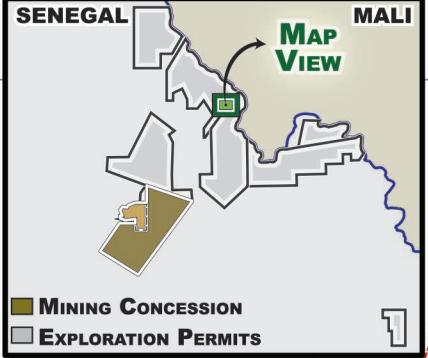

TERANGA GOLD CORPORATION

**SORETO PROSPECT
EXPLORATION**

**SABODALA GOLD MINE
SENEGAL, AFRICA**

**UTM COORDINATE SYSTEM
28 NORTH ZONE - WGS84 ELLIPSOID**

KEY

- COMPLETED DIAMOND DRILLING 2014/2015
- COMPLETED DIAMOND DRILLING 2013
- ARTISANAL WORKINGS
- REGIONAL CRUSTAL SHEAR ZONE
- 2ND & 3RD ORDER SHEAR ZONE
- SOIL ANOMALY >60 AU_PPB

ID	HOLE_ID
7	HKDD0007
8	HKDD0008
9	HKDD0009
10	HKDD0010
11	HKDD0011
12	HKDD0012
13	HKDD0013
14	HKDD0014
15	HKDD0015
16	HKDD0016
17	HKDD0017
18	HKDD0018
19	HKDD0019
20	HKDD0020
21	HKDD0021
22	HKDD0022
23	HKDD0023
24	HKDD0024
25	HKDD0025
26	HKDD0026
27	HKDD0027
28	HKDD0028
28R	HKDD0028R
29	HKDD0029
30	HKDD0030
31	HKDD0031
31R	HKDD0031R
32	HKDD0032
33	HKDD0033
34	HKDD0034