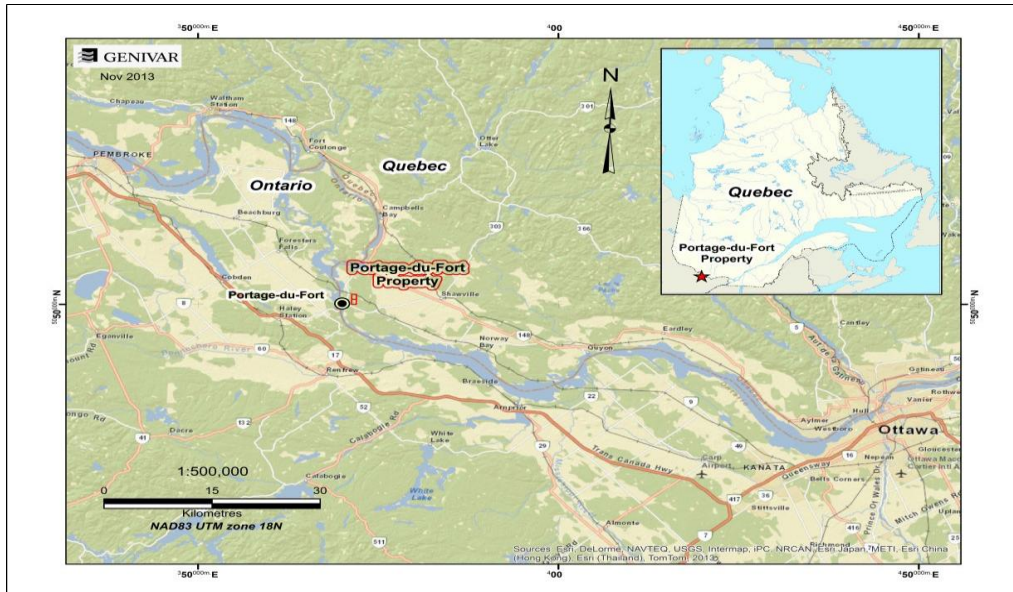

Figure 1 - Location of the Portage-du-Fort Property in southwestern Québec.

Figure 2 - Claim map of the Portage-du-Fort Property

The two (2) claims outlined in red are active and the (2) claims outlined in blue are under application (titles pending). Pale-red filled-in area indicates Mining restriction number 29194. Historical quarries Carrière Portage-du-Fort (Dolomex), Carrière Portage-du-Fort (Ancien gisement), and Carrière Portage-du-Fort Est are also indicated.

Figure 3 Geology map of the Portage-du-Fort Property modified after Brun (ET 83-03).

Portage-du-Fort Property claims, claims under application, and outlines of quarries Carrière Portage-du-Fort (Ancien gisement) and Carrière Portage-du-Fort (Dolomex), as well as MERQ geochemical anomaly are also indicated. Geology base map from Brun (ET 83-03)