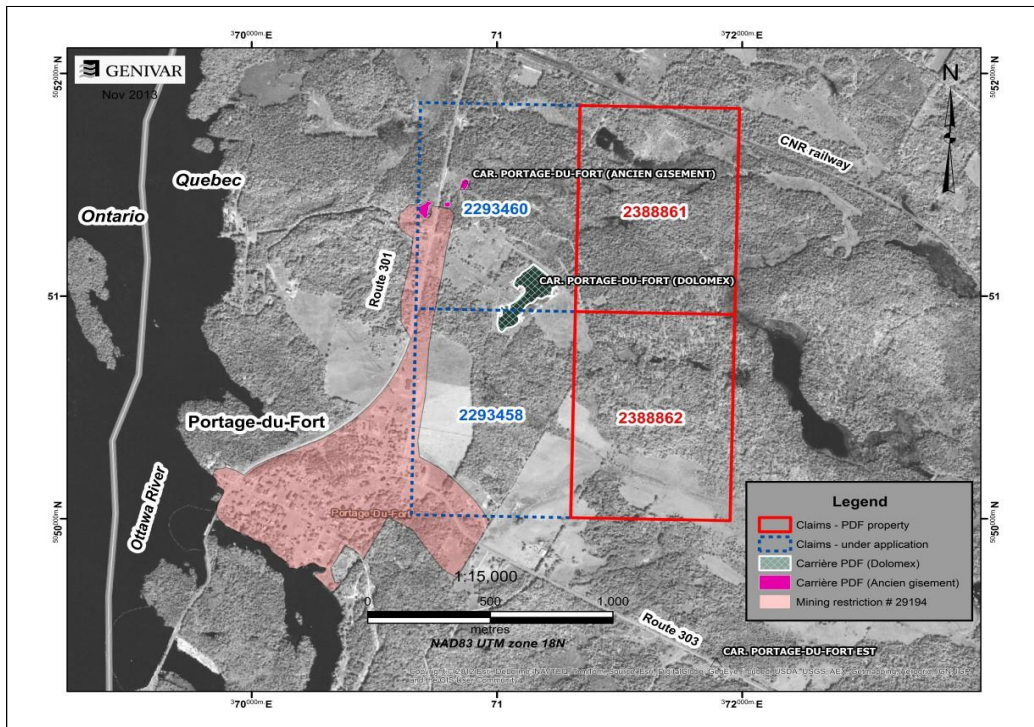

Figure 1 - Location of the Portage-du-Fort Property in southwestern Québec.

Figure 2 - Claim map of the Portage-du-Fort Property

The two (2) claims outlined in red are active and the (2) claims outlined in blue are under application (titles pending). Pale-red filled-in area indicates Mining restriction number 29194. Historical quarries Carrière Portage-du-Fort (Dolomex), Carrière Portage-du-Fort (Ancien gisement), and Carrière Portage-du-Fort Est are also indicated.

Figure 3 Geology map of the Portage-du-Fort Property modified after Brun (ET 83-03).

Portage-du-Fort Property claims, claims under application, and outlines of quarries Carrière Portage-du-Fort (Ancien gisement) and Carrière Portage-du-Fort (Dolomex), as well as MERQ geochemical anomaly are also indicated. Geology base map from Brun (ET 83-03)