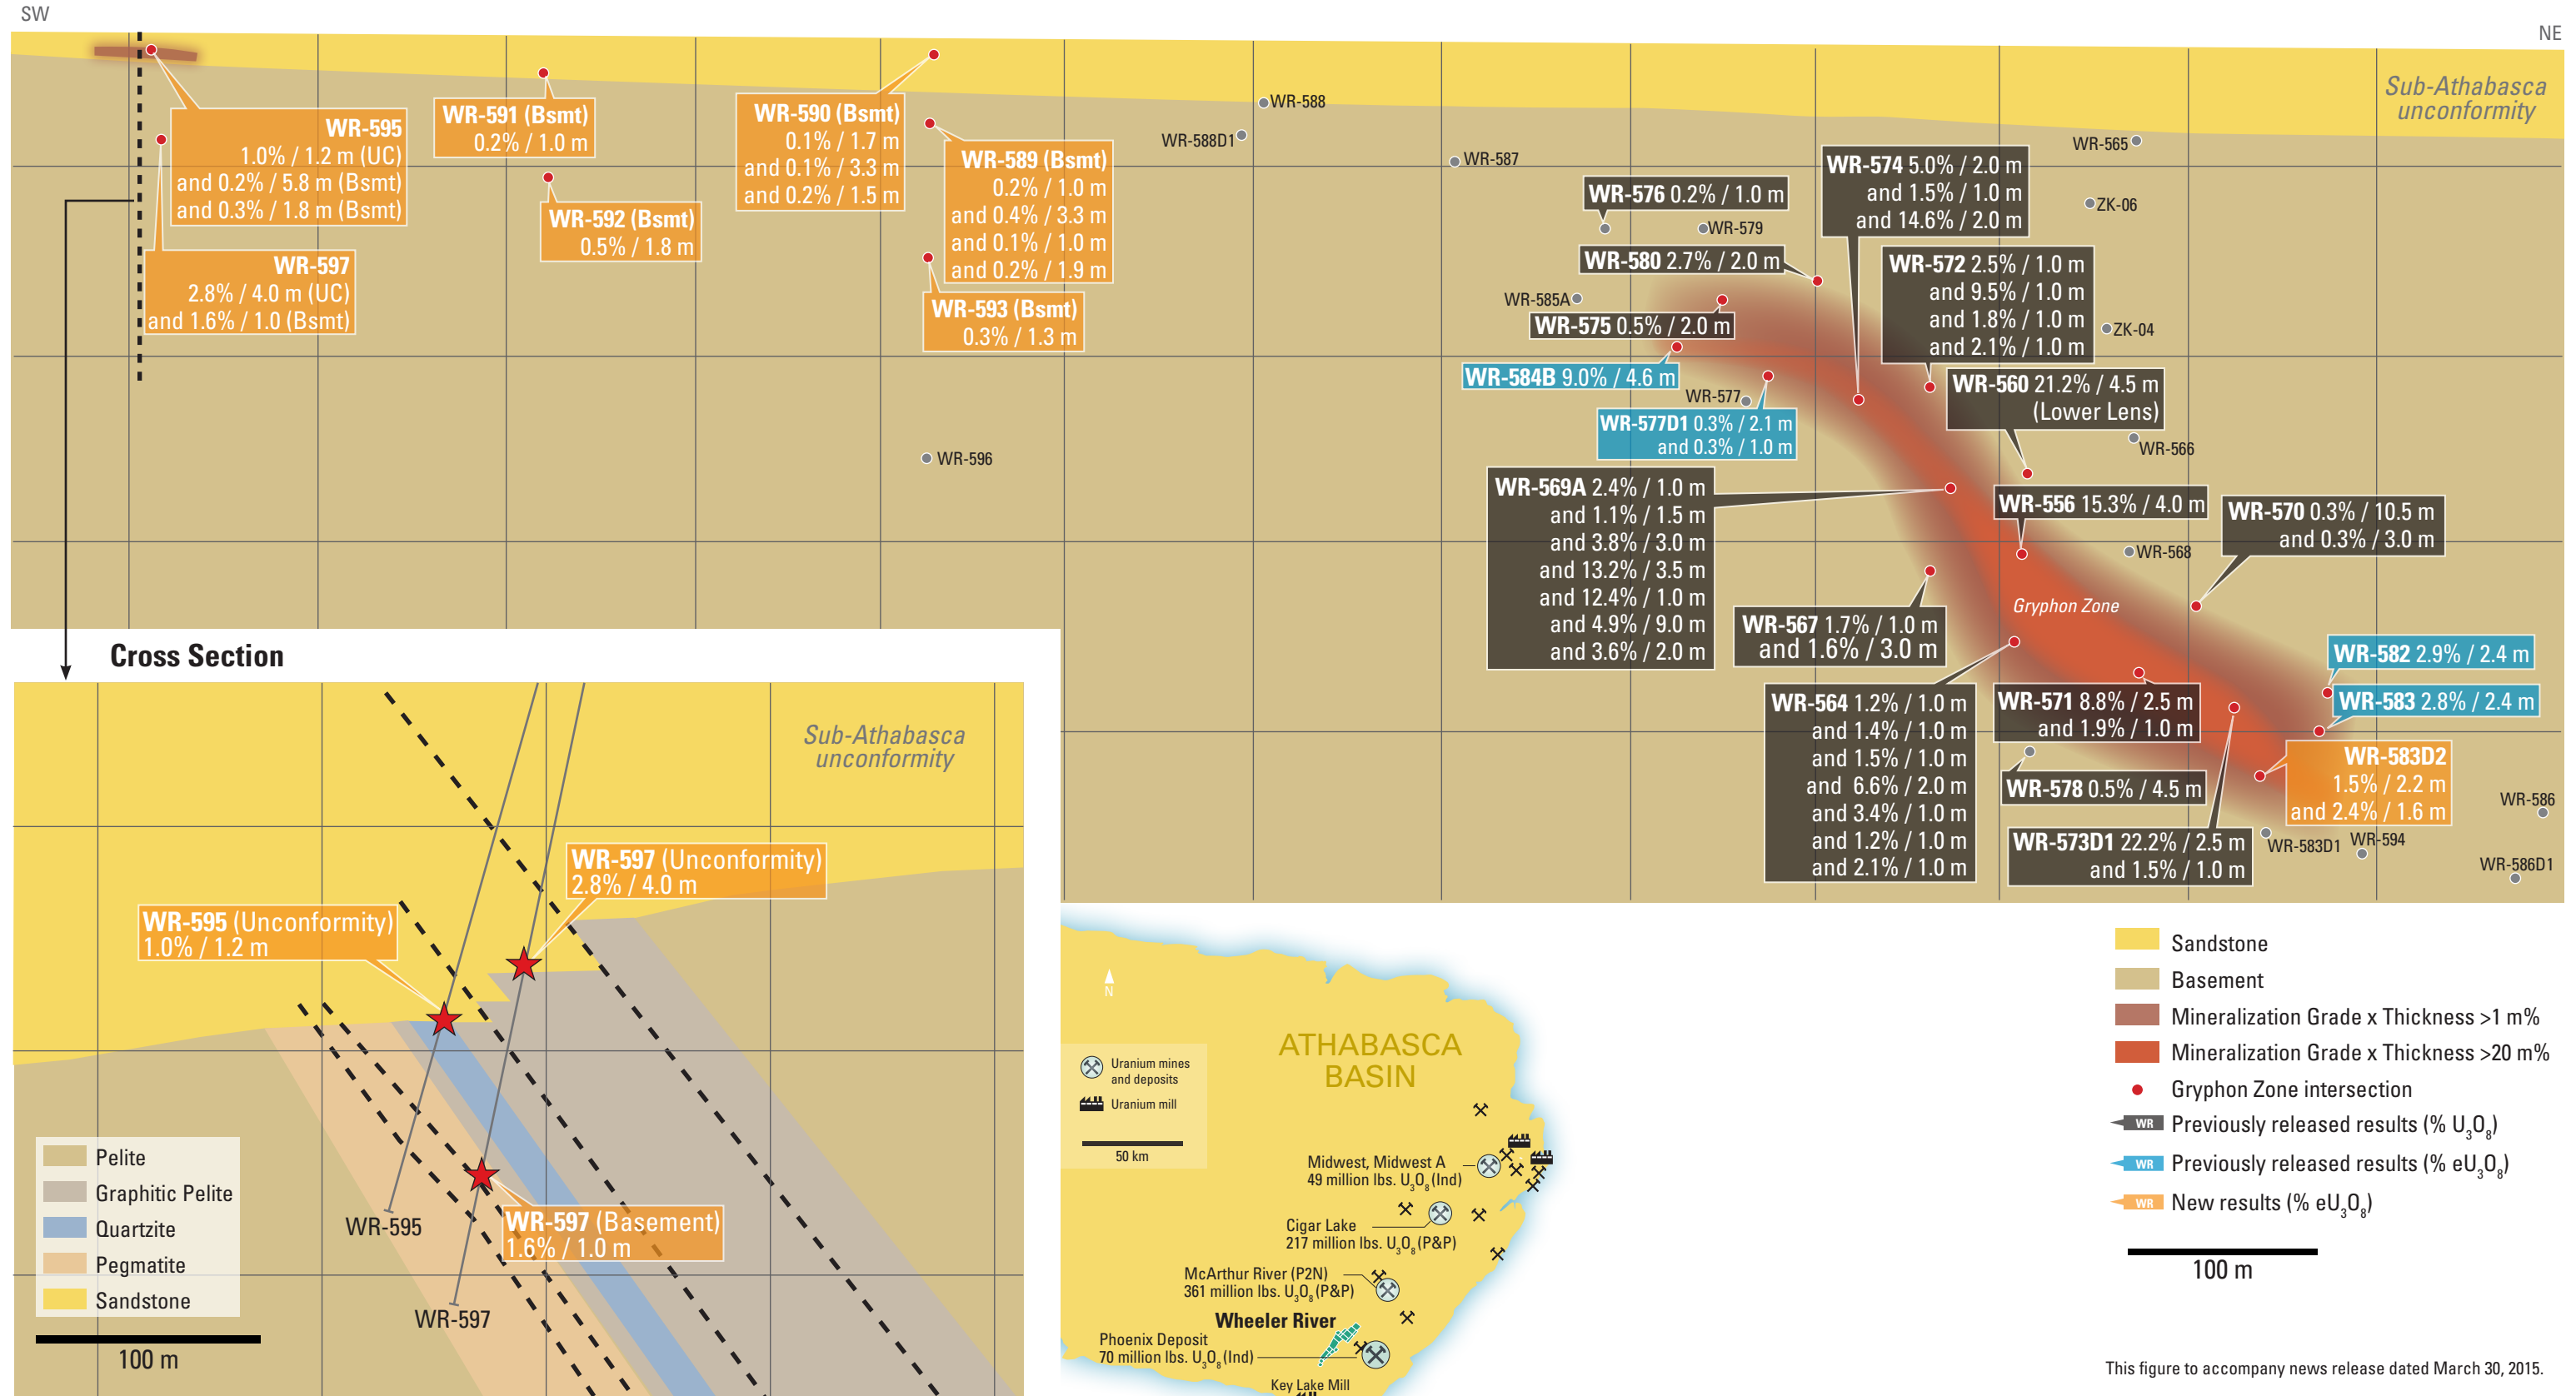

Gryphon Zone High Grade Uranium Discovery at Wheeler River

Gryphon Zone Upper Lens Inclined Longitudinal Section (Oriented 015/45E) March 30, 2015

This figure to accompany news release dated March 30, 2015.