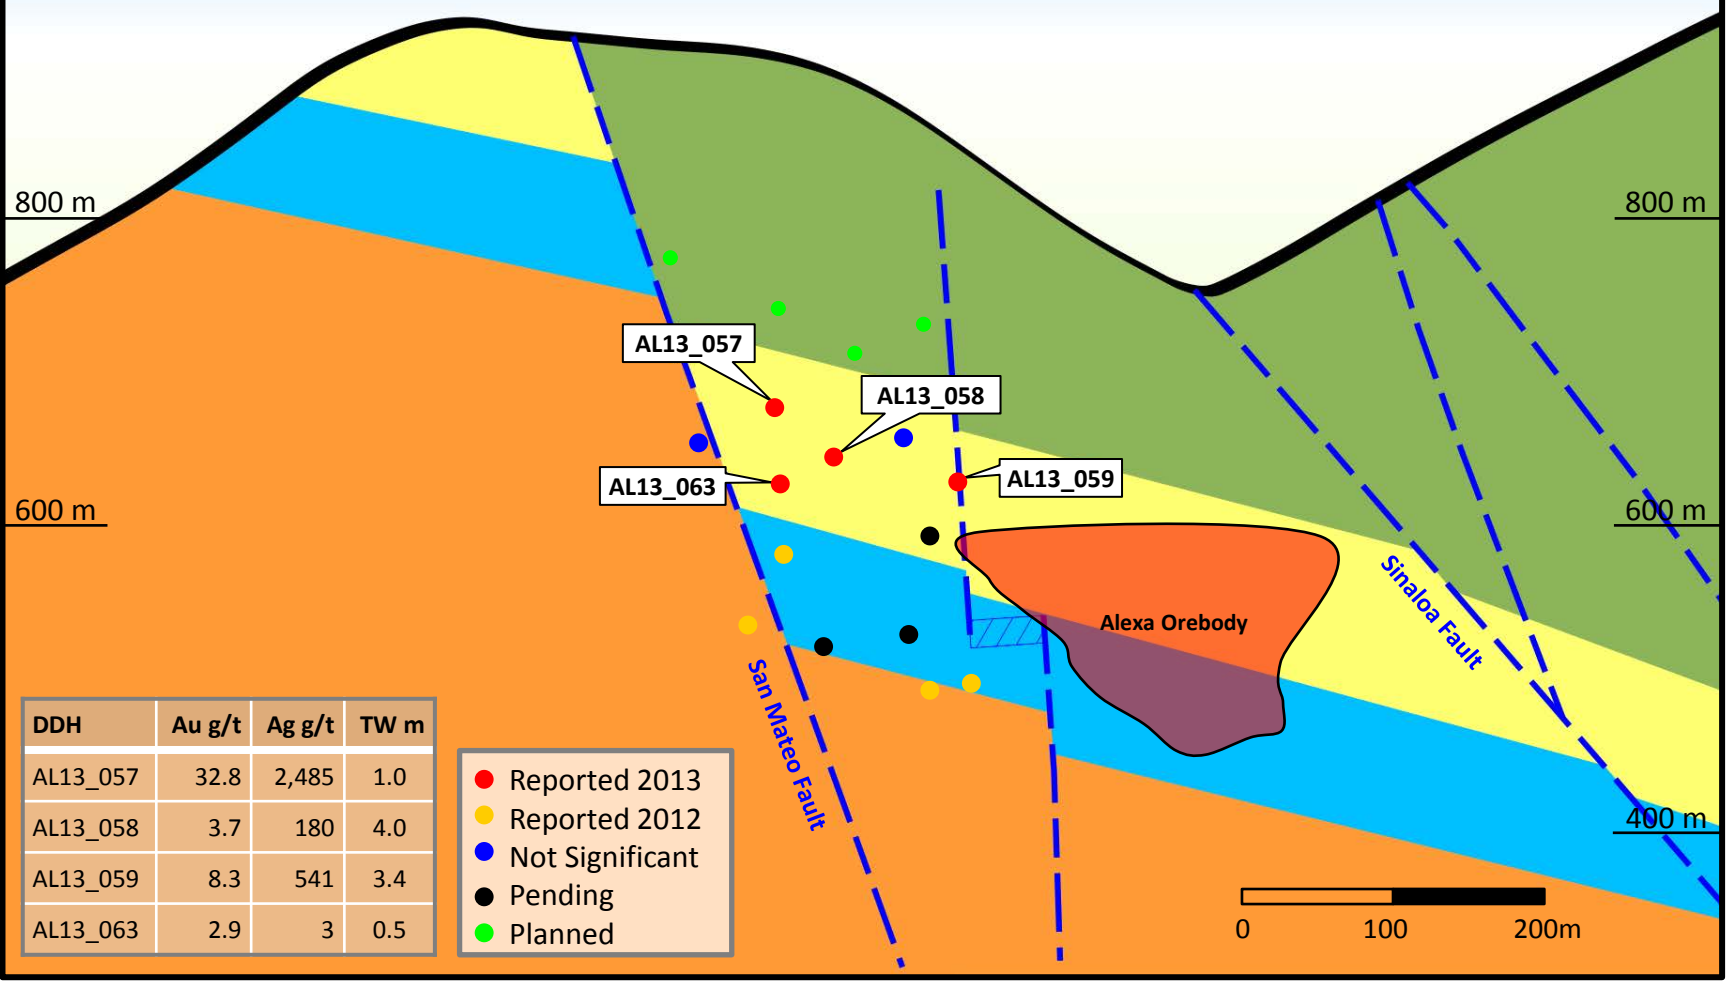

SW

Alexa Vein

NE

DDH	Au g/t	Ag g/t	TW m
AL13_057	32.8	2,485	1.0
AL13_058	3.7	180	4.0
AL13_059	8.3	541	3.4
AL13_063	2.9	3	0.5

- Reported 2013
- Reported 2012
- Not Significant
- Pending
- Planned