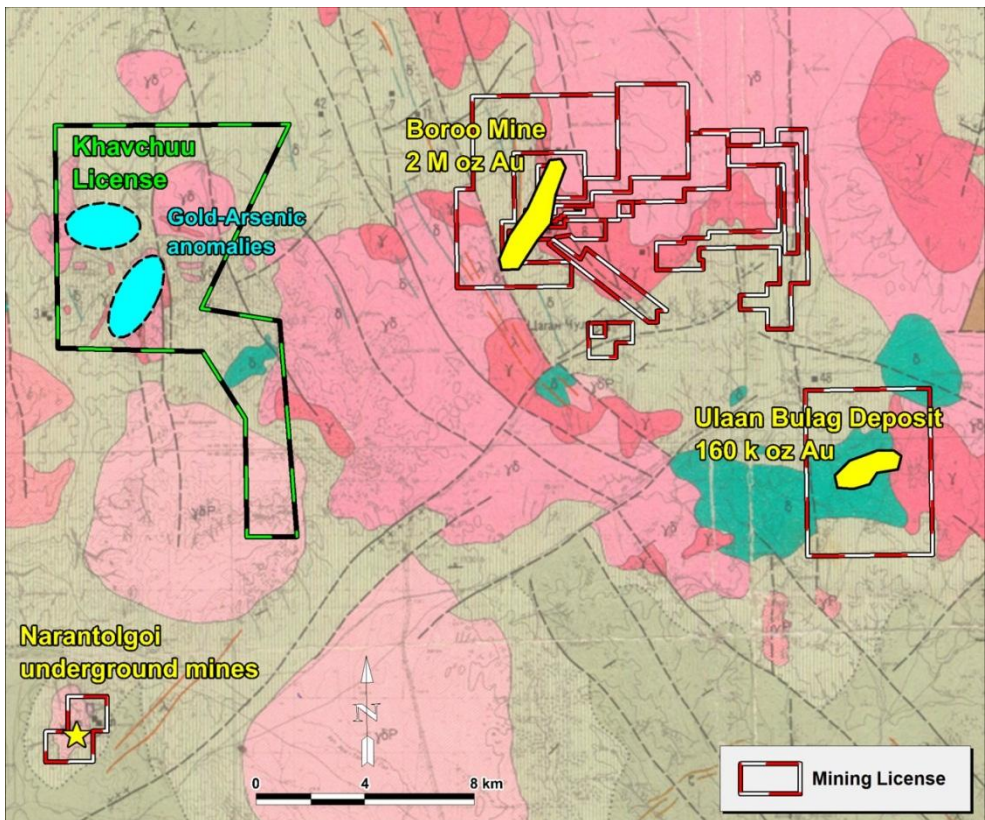

KHAVCHUU

ULAANBAATAR

Figure 1. Location of the Khavchuu license and geochemical anomalies, showing other important gold mines in the BorooGol district. Note location of Boroo gold mine, approximately 12 km to east.

Boroo IP

IP CHARGEABILITY

Pit 2
Pit 3
Pit 5
Pit 6

Meters

From: IAGOD Guidebook, 2005