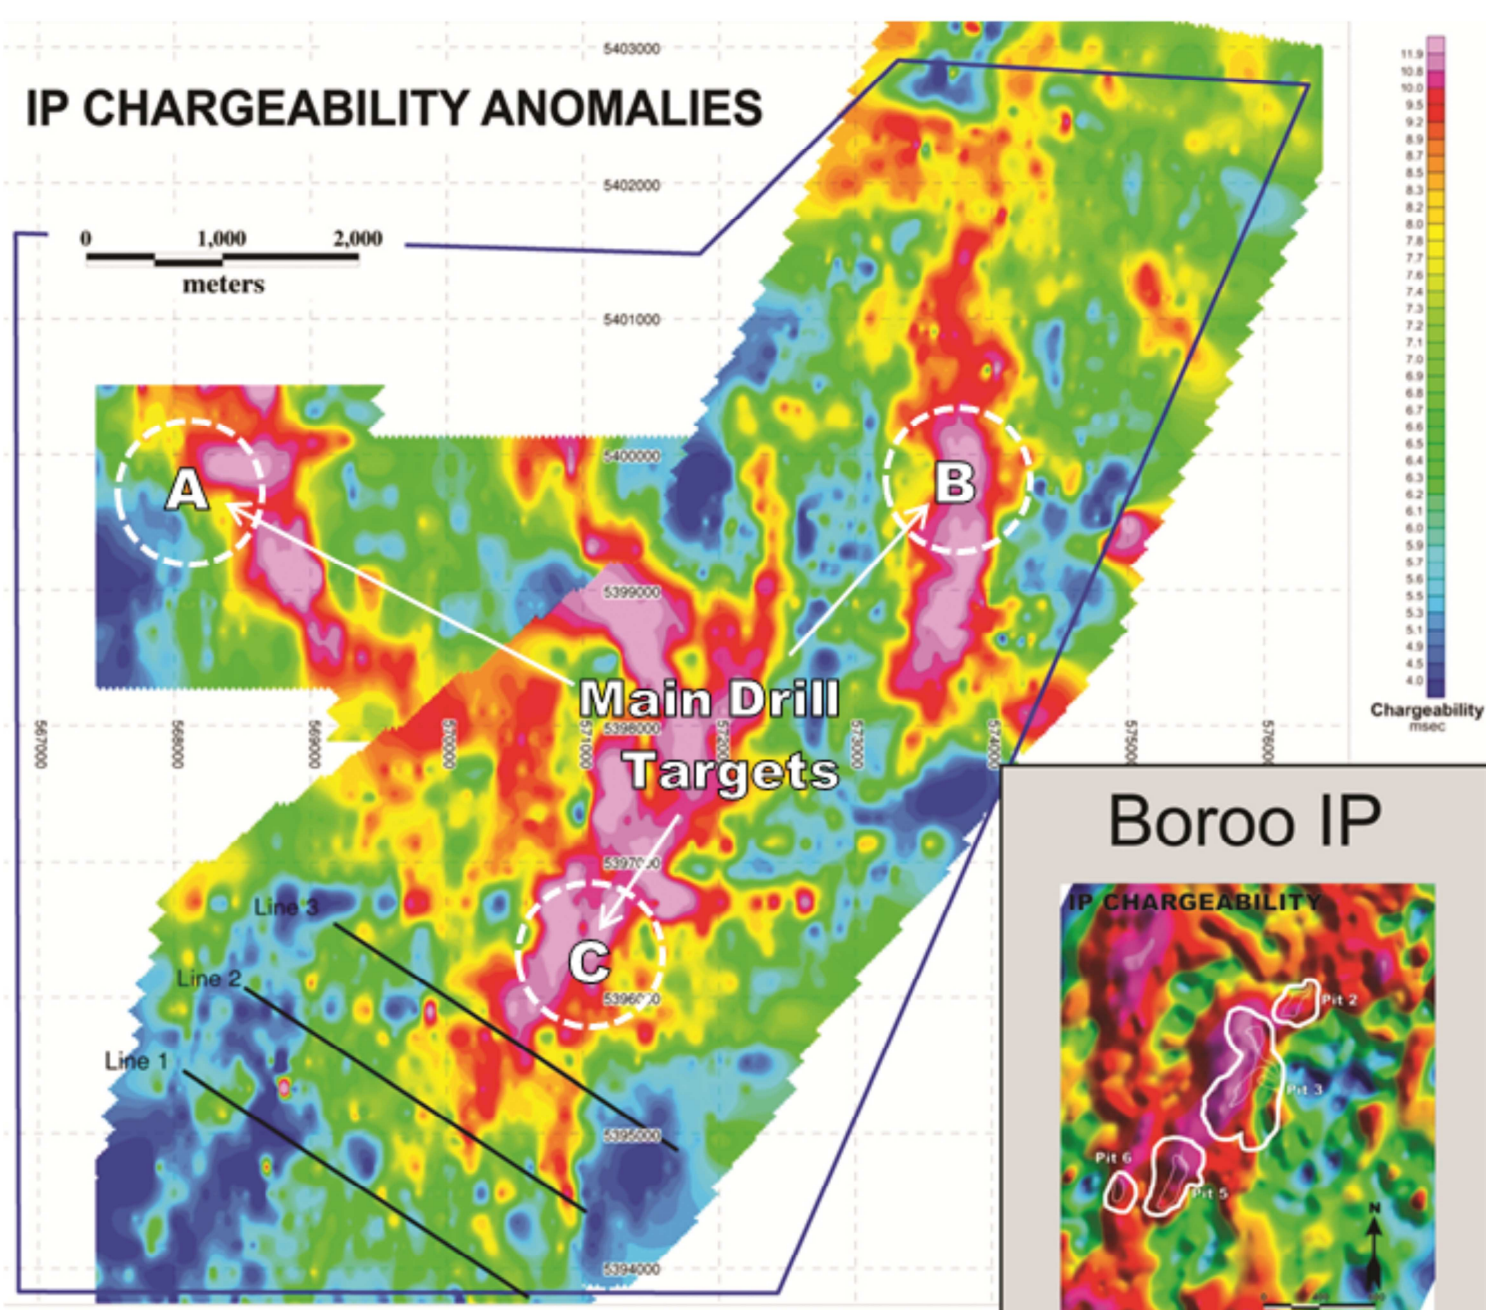

KHAVCHUU

ULAANBAATAR

Figure 1. Location of the Khavchuu license and geochemical anomalies, showing other important gold mines in the BorooGol district. Note location of Boroo gold mine, approximately 12 km to east.

Boroo IP

IP CHARGEABILITY

Pit 2
Pit 3
Pit 5
Pit 6

Meters

From: IAGOD Guidebook, 2005