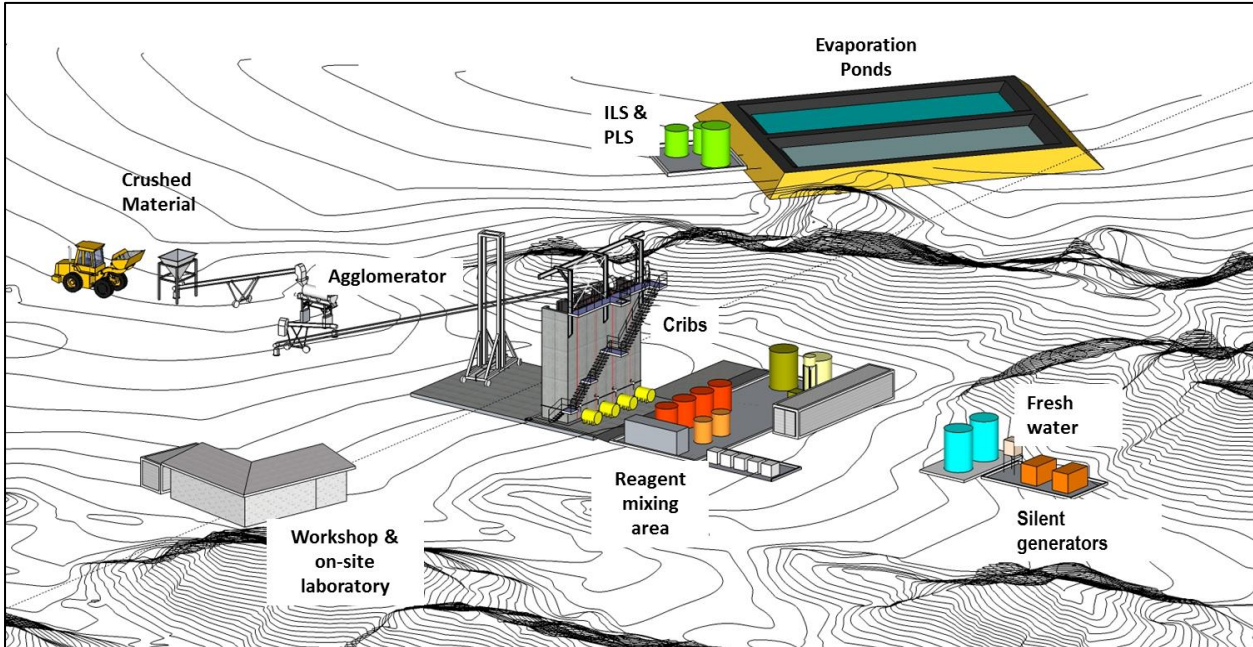

APPENDIX

Etango Heap Leach Demonstration Plant Layout

Etango Heap Leach Cribs - four 2m x 2m x 6m columns