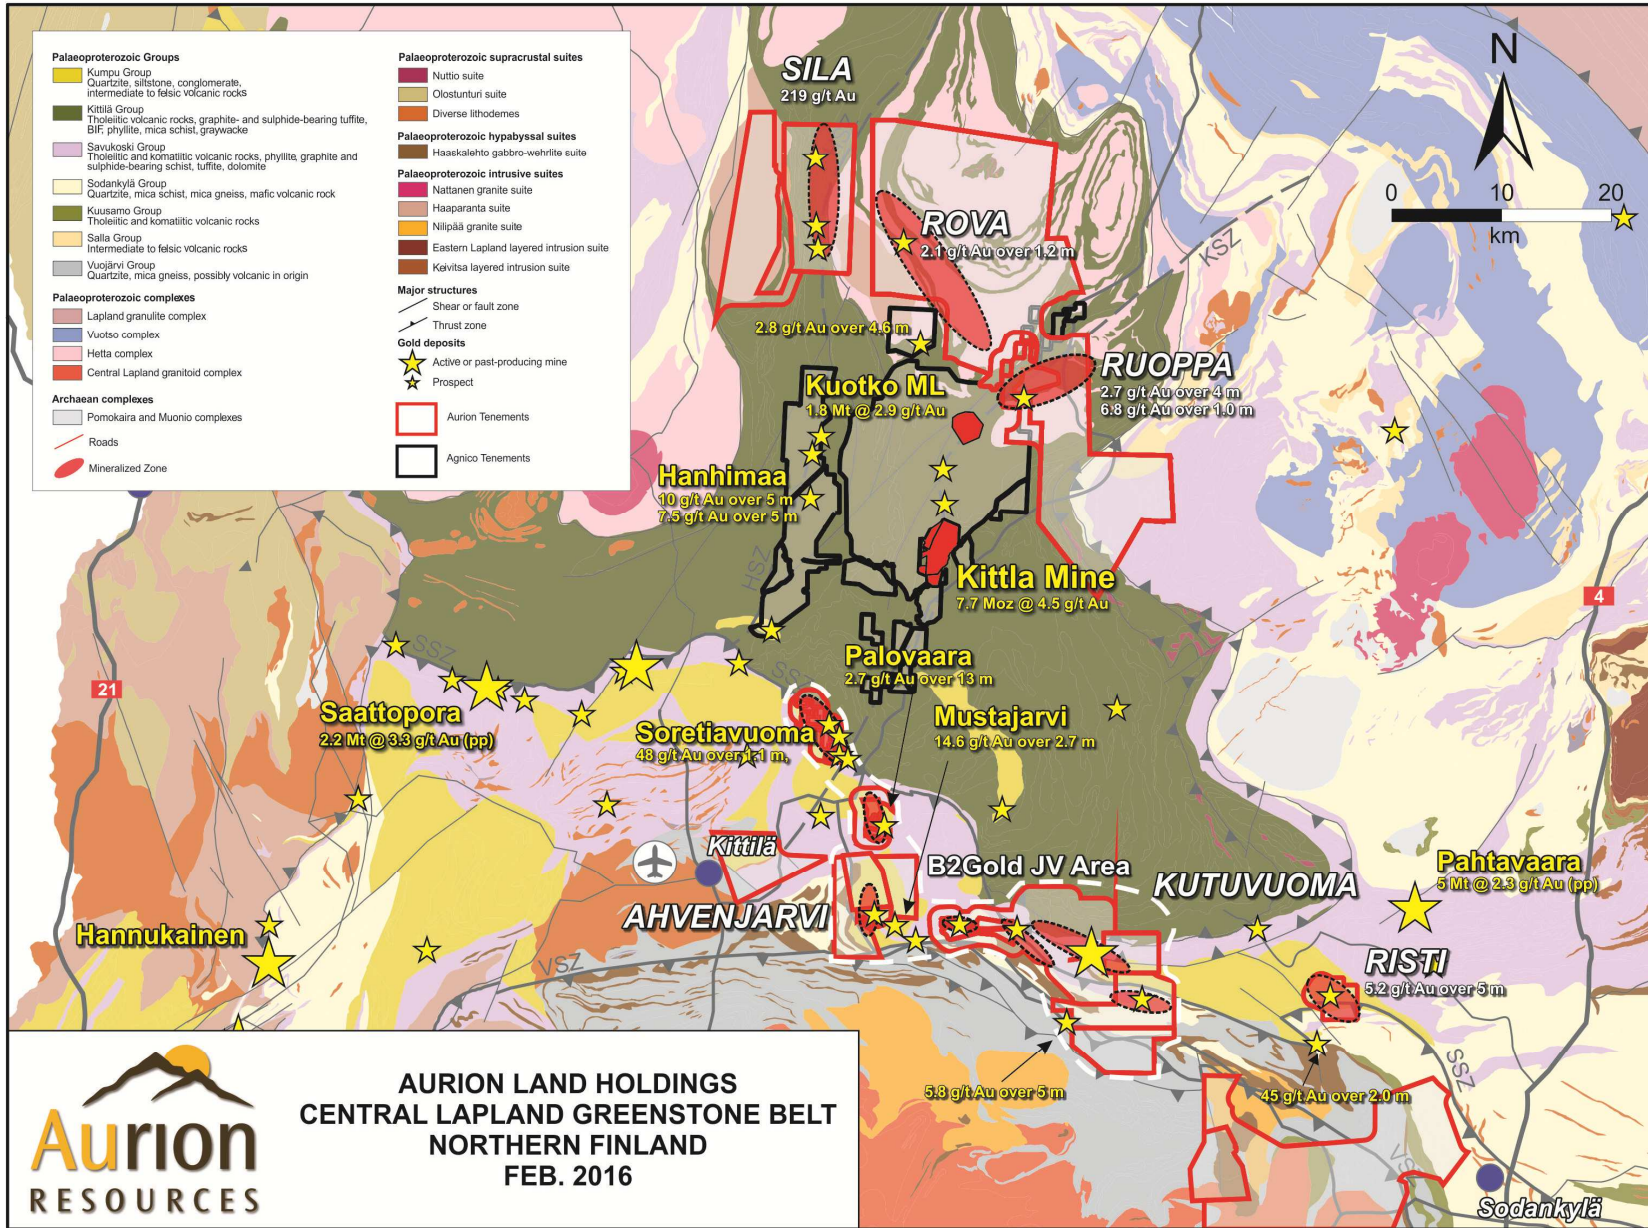

26°0'0"E

AURION LAND HOLDINGS
CENTRAL LAPLAND GREENSTONE BELT
NORTHERN FINLAND
FEB. 2016

Sodankylä