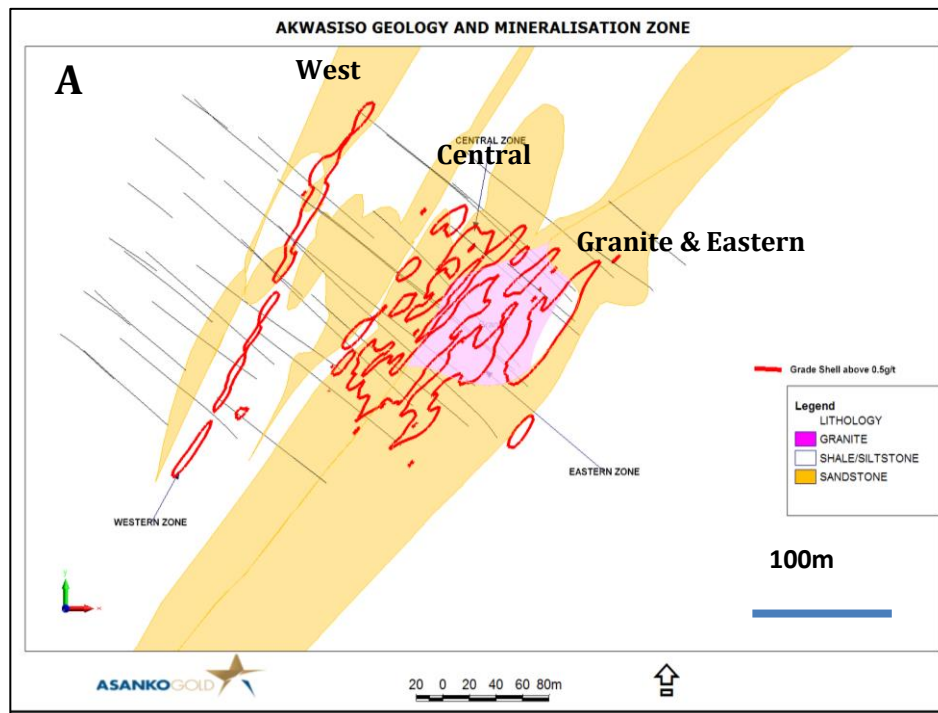

Appendix 1 - Locality Map of Akwasiso

Appendix 2 - A plan view of mineralization at >0.5 g/t gold contours

AKWASISO GEOLOGY AND MINERALISATION ZONE

A

20 0 20 40 60 80m