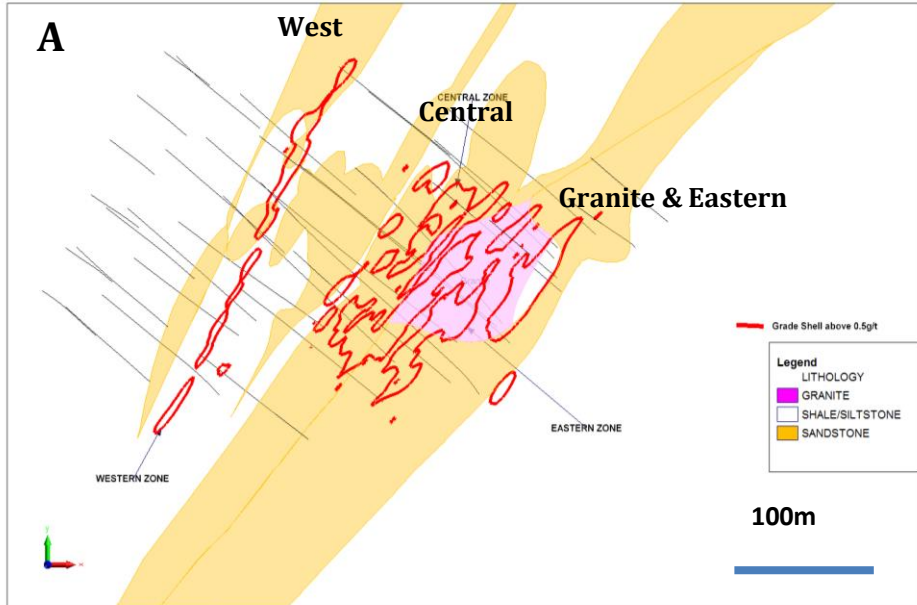

Appendix 1 - Locality Map of Akwasiso

Appendix 2 - A plan view of mineralization at >0.5 g/t gold contours

AKWASISO GEOLOGY AND MINERALISATION ZONE

A

20 0 20 40 60 80m