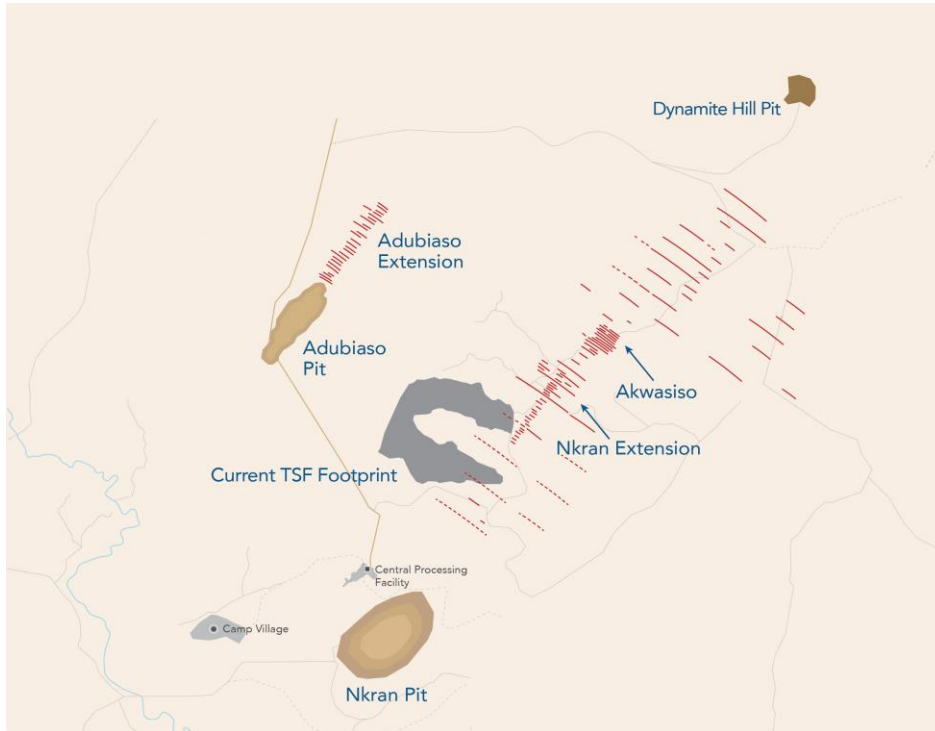

Appendix 1 - Locality Map of Akwasiso

Appendix 2 - A plan view of mineralization at >0.5 g/t gold contours

AKWASISO GEOLOGY AND MINERALISATION ZONE

A

20 0 20 40 60 80m