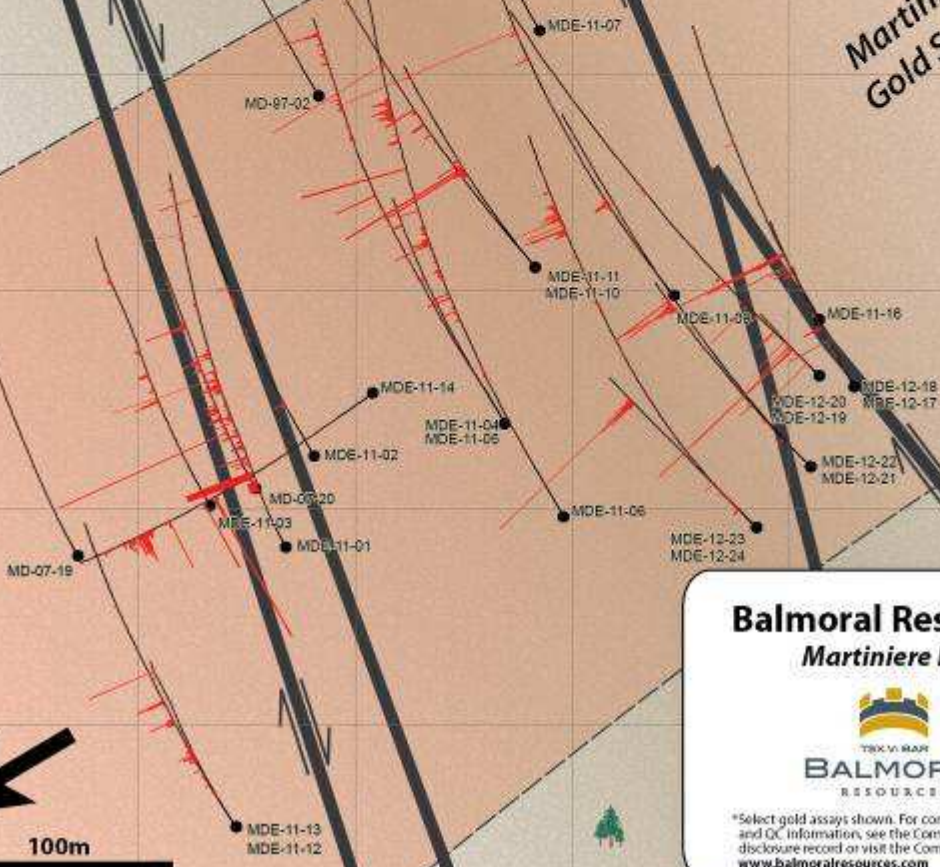

Legend

- Drill Hole
- Gold Histogram

Faults

Martiniere
Gold System

100m

Balmoral Resources Martiniere East

*Select gold assays shown. For complete assay results and QC information, see the Company's corporate disclosure record or visit the Company's website at: www.balmoralresources.com