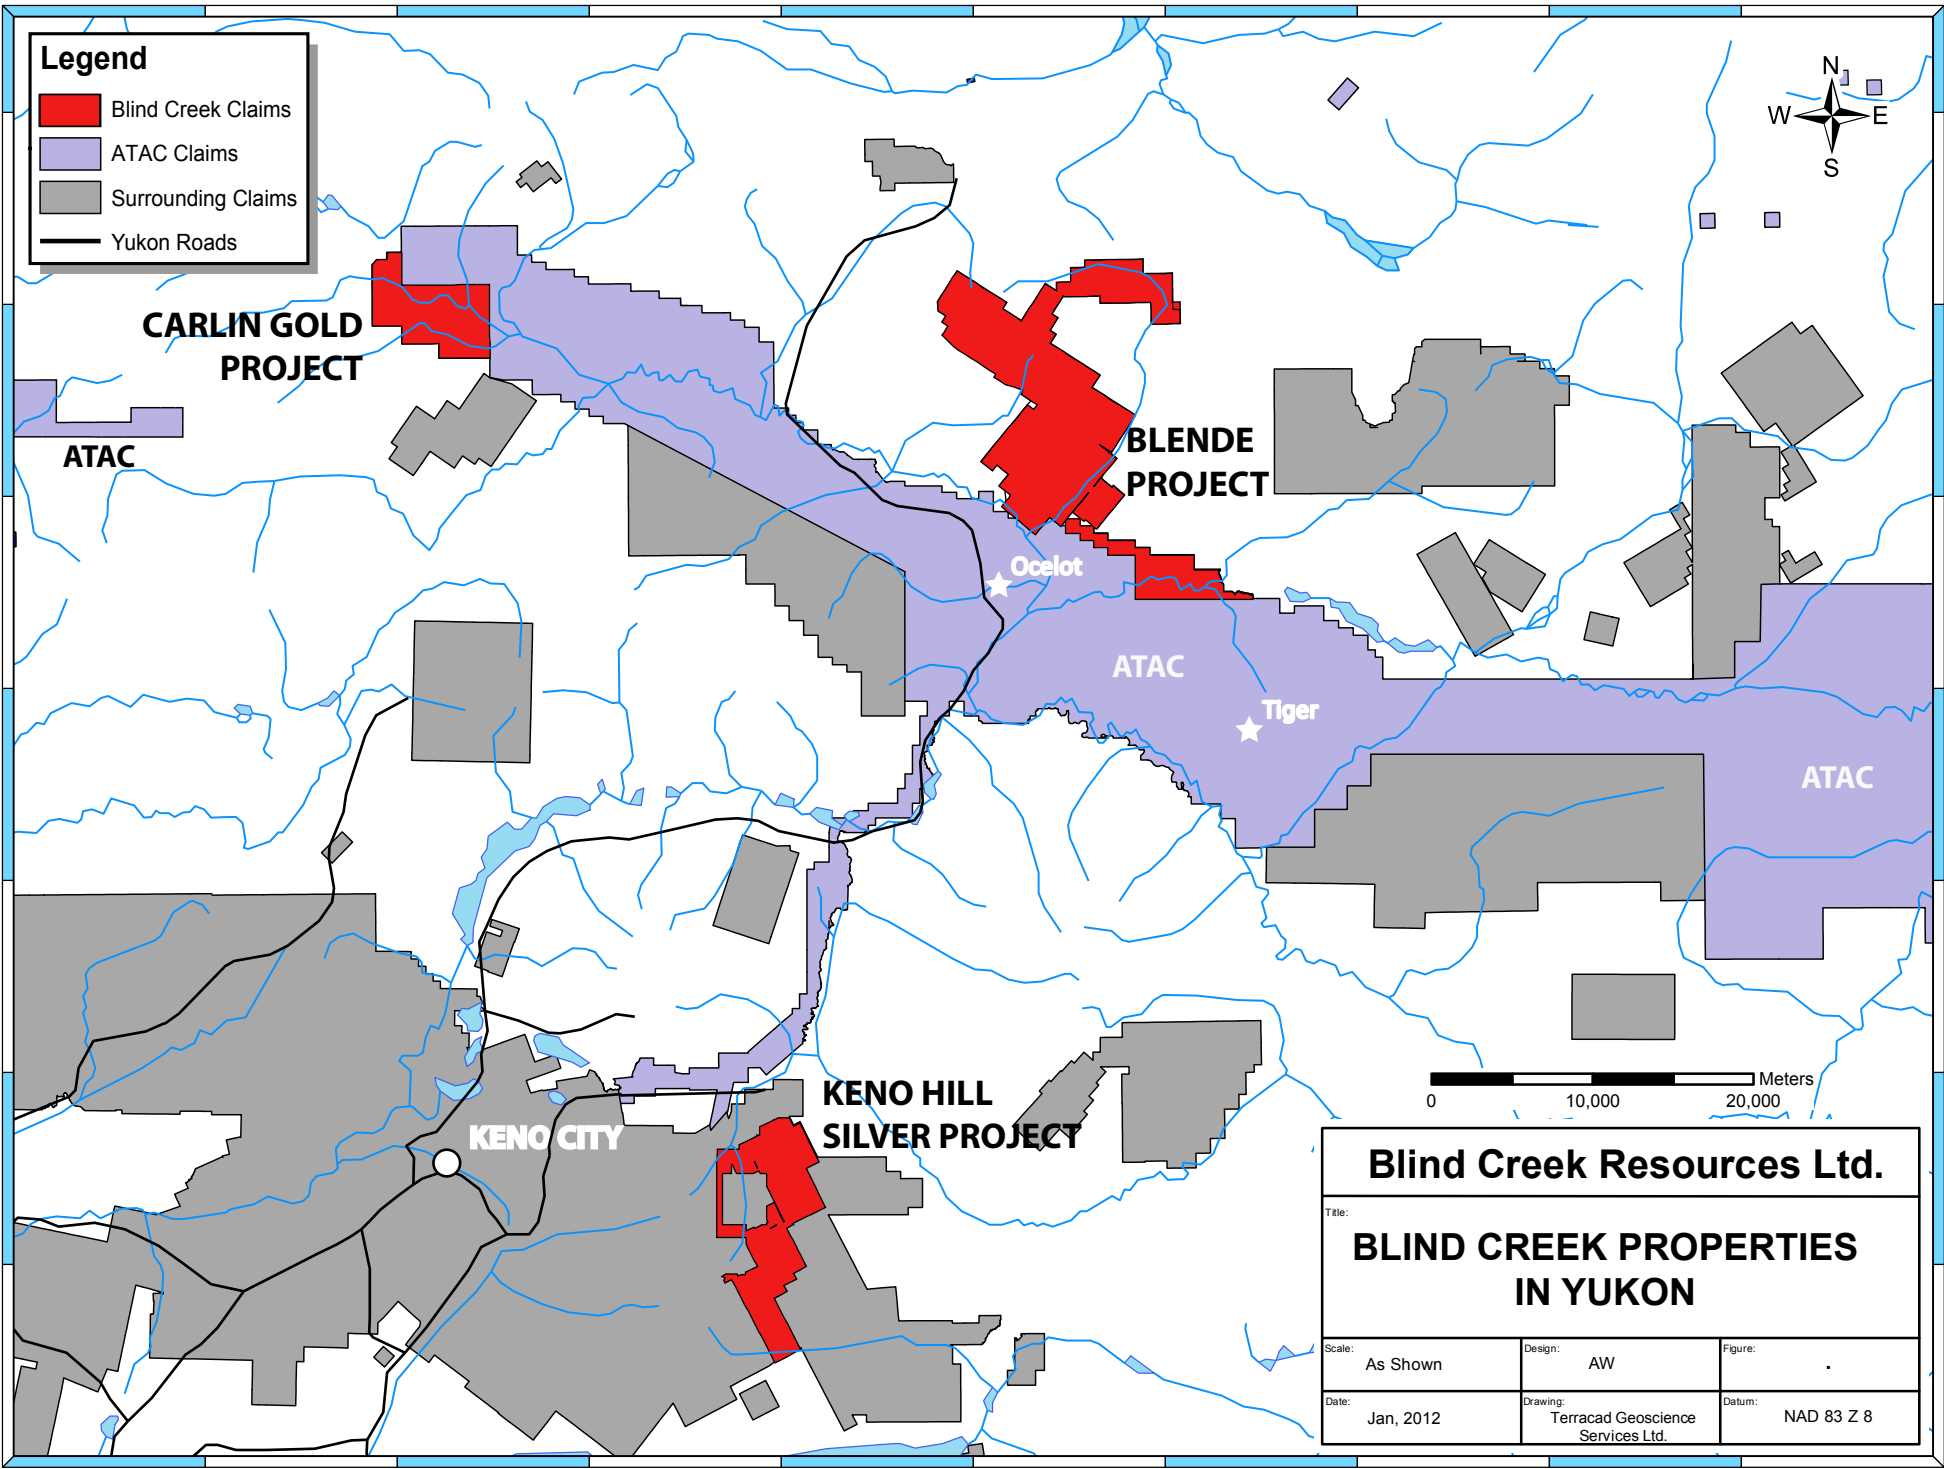

**Legend**

- Blind Creek Claims
- ATAC Claims
- Surrounding Claims
- Yukon Roads

**Blind Creek Resources Ltd.**

Title: **BLIND CREEK PROPERTIES IN YUKON**

Scale: As Shown	Design: AW	Figure: .
Date: Jan, 2012	Drawing: Terracad Geoscience Services Ltd.	Datum: NAD 83 Z 8