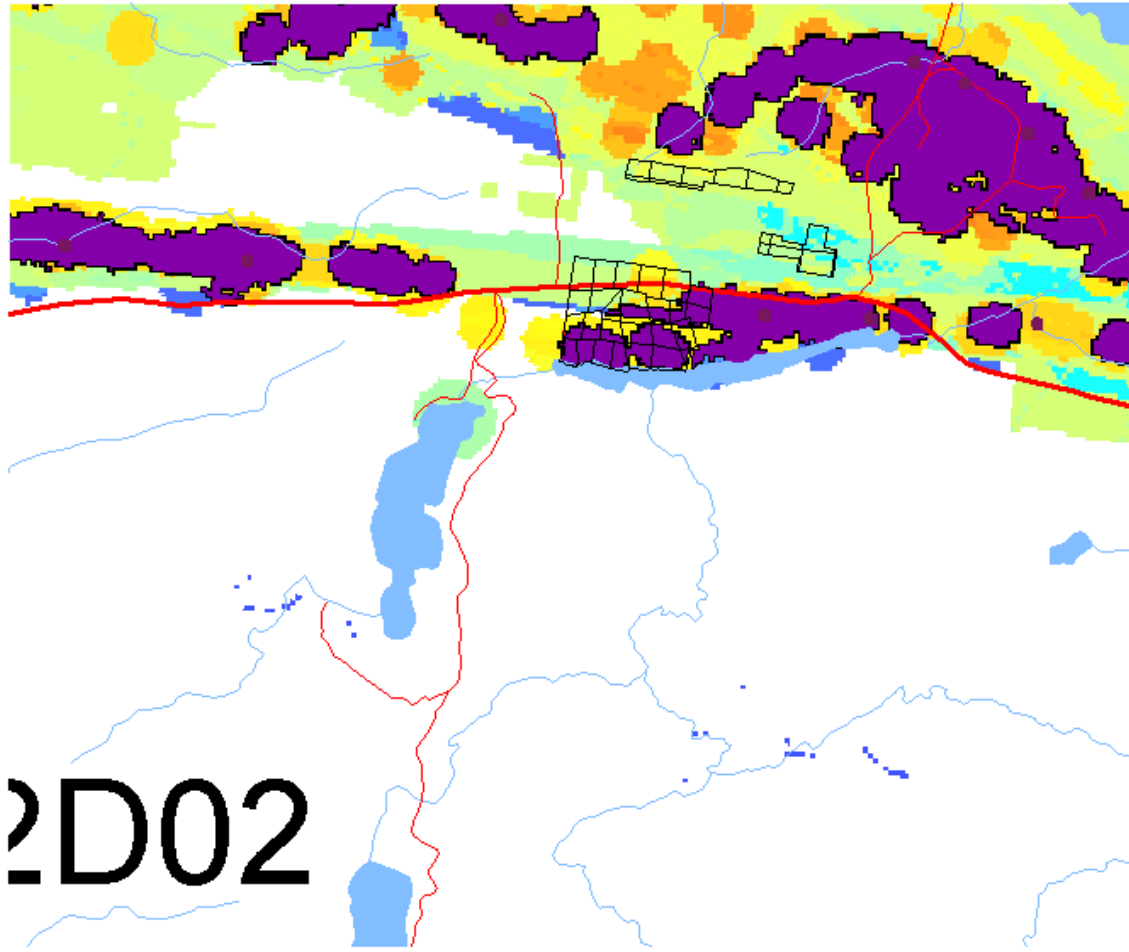

GOLD DEPOSIT – CADILLAC LARDER LAKE BREAK

2D02

MAIN NEIGHBOUR : AGNICO-EAGLE (TURQUOISE GREEN)
IAMGOLD (YELLOW)
HECLA (BLUE)
FALCO (ORANGE)
GLOBEX (RED)
VANTEX (BLACK)

LOCAL GEOLOGY

GOLD POTENTIAL

MAG ANOMALIE 300 METERS