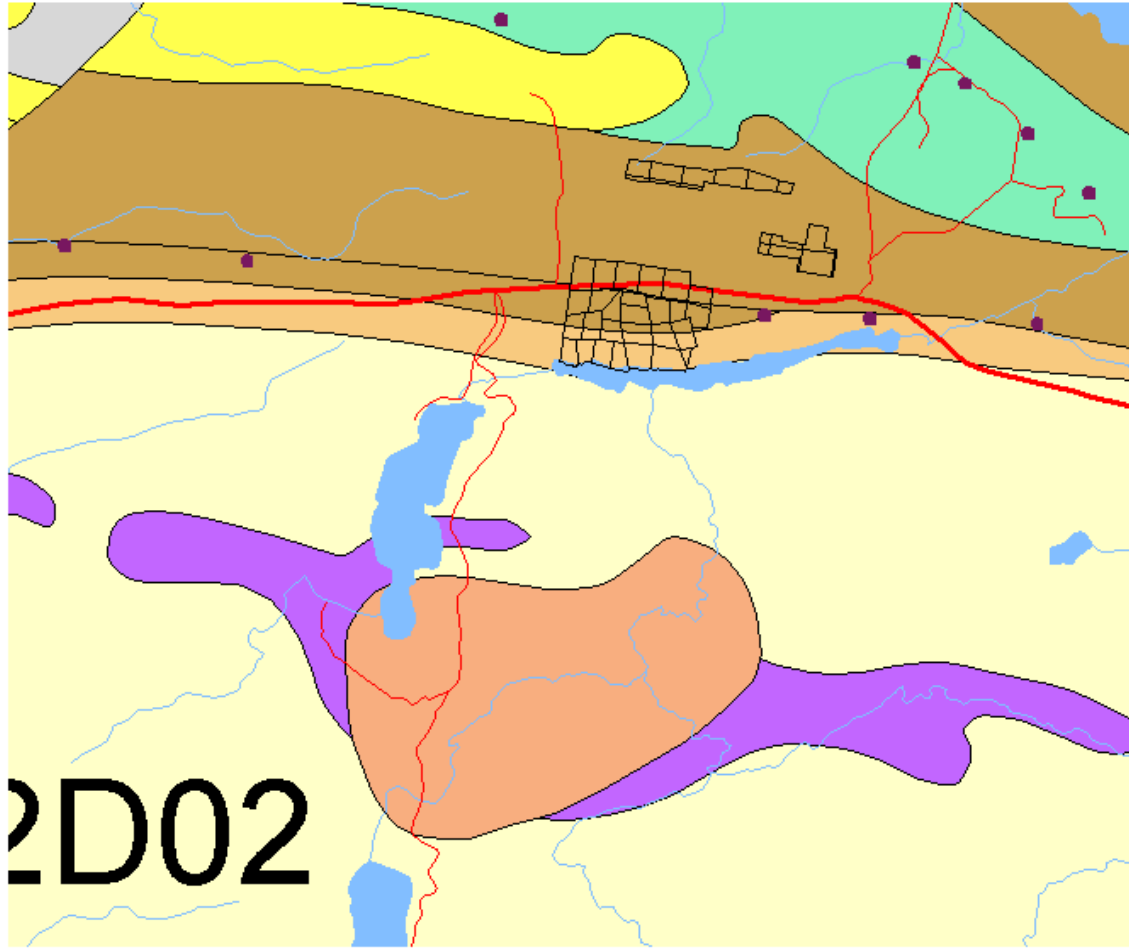

GOLD DEPOSIT – CADILLAC LARDER LAKE BREAK

2D02

MAIN NEIGHBOUR : AGNICO-EAGLE (TURQUOISE GREEN)
IAMGOLD (YELLOW)
HECLA (BLUE)
FALCO (ORANGE)
GLOBEX (RED)
VANTEX (BLACK)

LOCAL GEOLOGY

GOLD POTENTIAL

MAG ANOMALIE 300 METERS