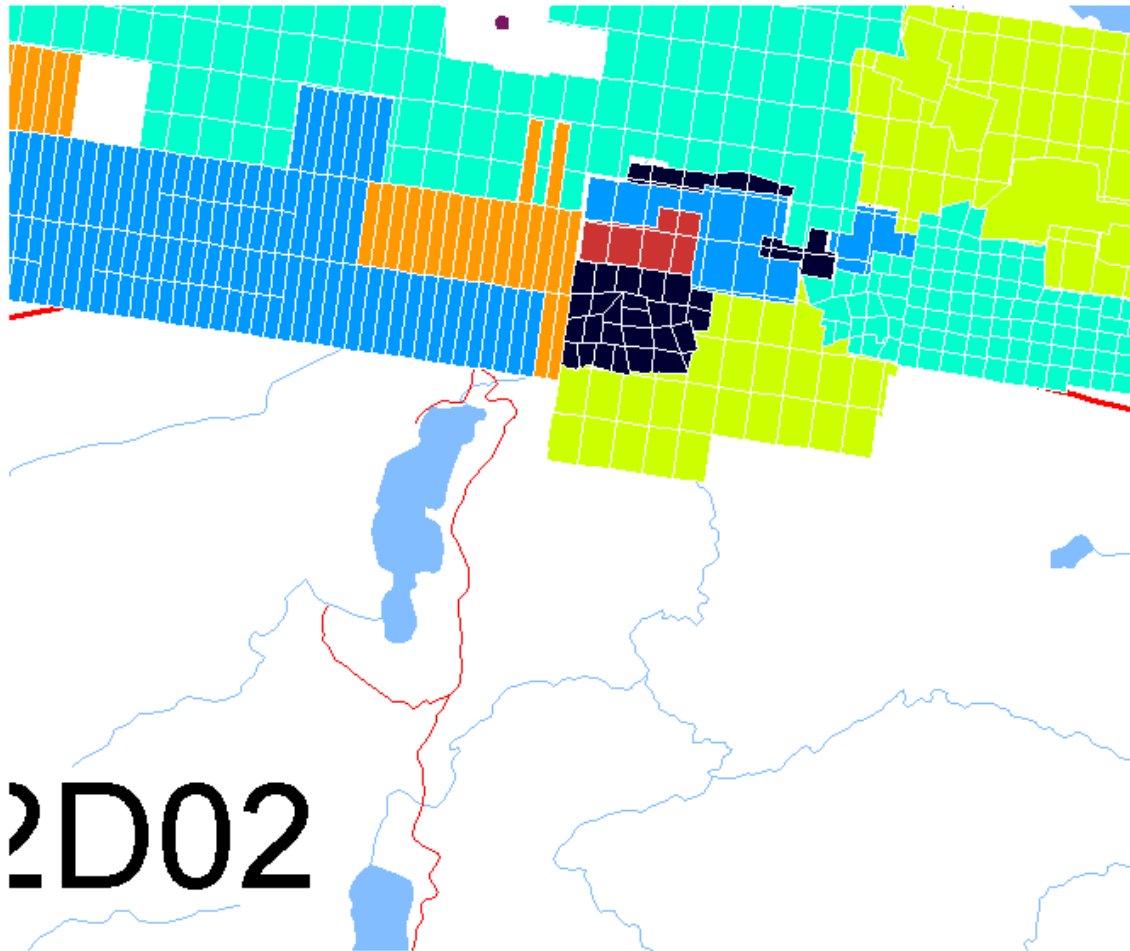

GOLD DEPOSIT – CADILLAC LARDER LAKE BREAK

2D02

MAIN NEIGHBOUR : AGNICO-EAGLE (TURQUOISE GREEN)
IAMGOLD (YELLOW)
HECLA (BLUE)
FALCO (ORANGE)
GLOBEX (RED)
VANTEX (BLACK)

LOCAL GEOLOGY

GOLD POTENTIAL

MAG ANOMALIE 300 METERS