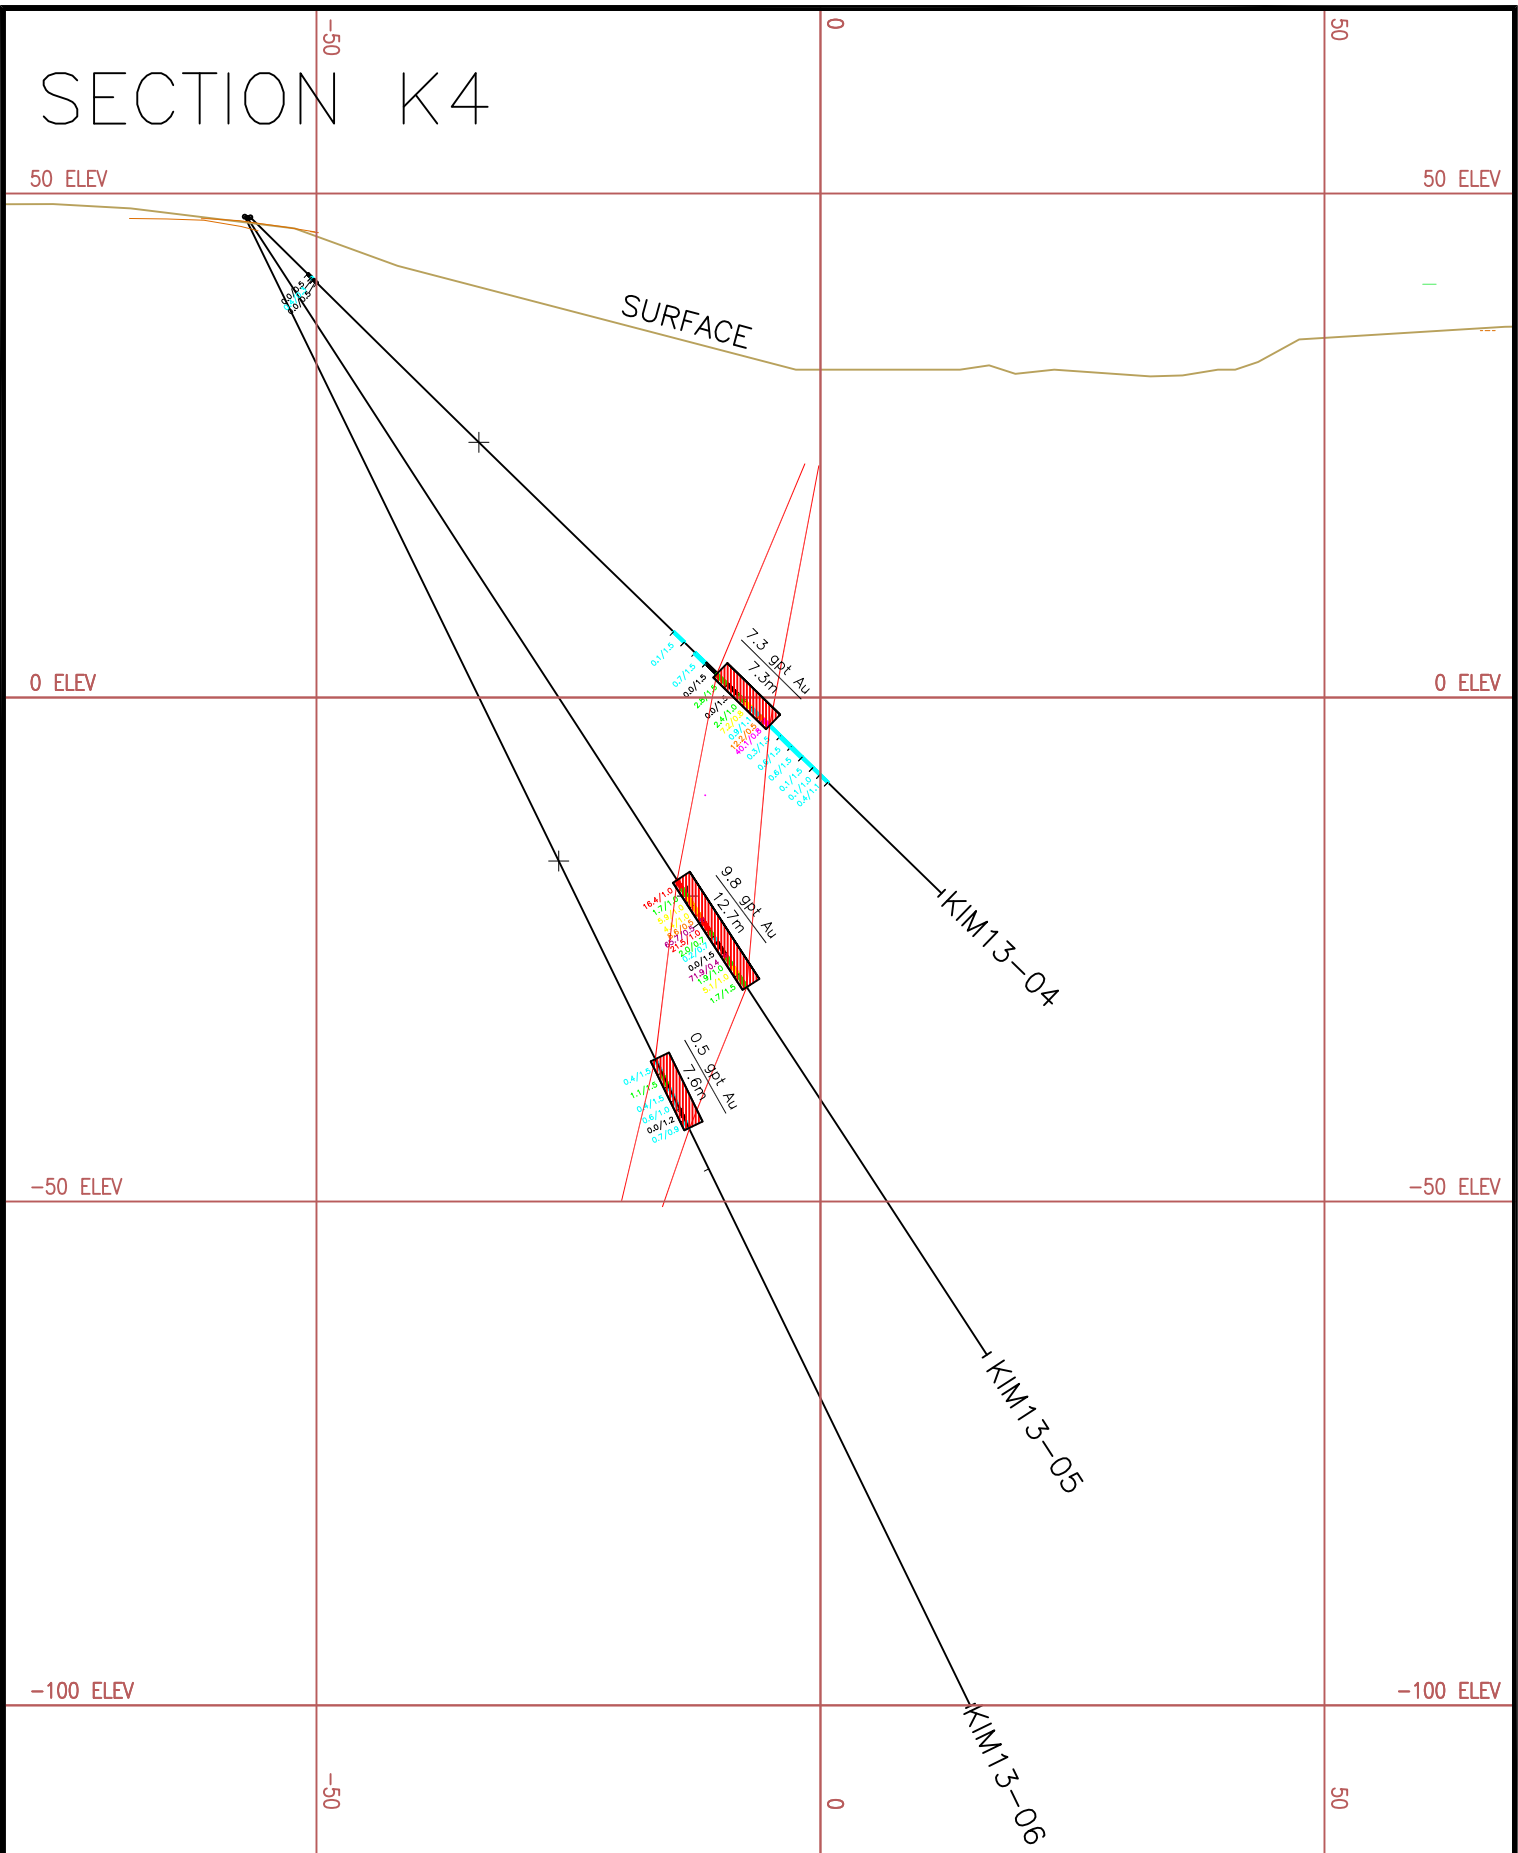

SECTION K4

TITLE:		FIGURE 1	
		2013 KIM ZONE DRILLING	
		XSEC K4	
Drawn by:	BIG	Scale:	1:750
Date:	2013/08/01	Approval:	Date:
File:			