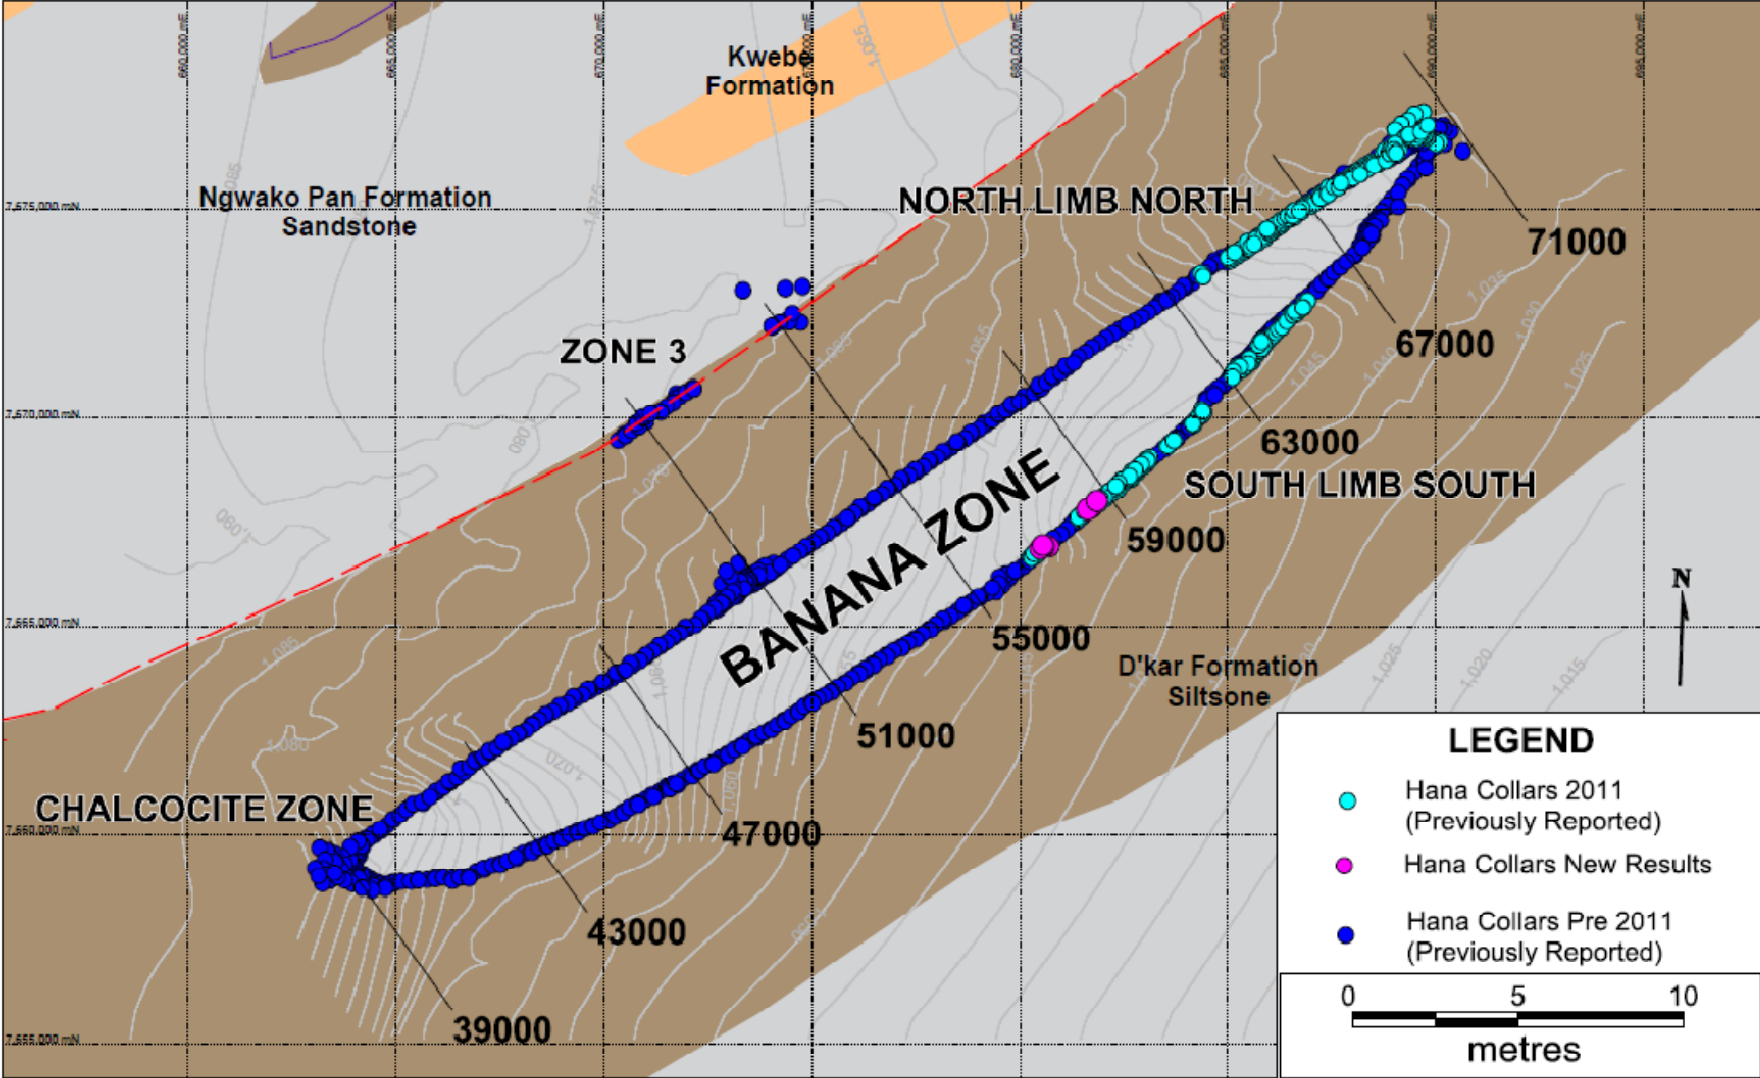

Figure 1: Location of Most Recent Drilling Results at the Banana Zone

*Please note all figures show section grid lines that are referenced in the result tables.

Figure 2: Drill Hole Location of South Limb, Sections 56925 to 58700

Figure 3: Cross-section through section 58700 (South Limb South)