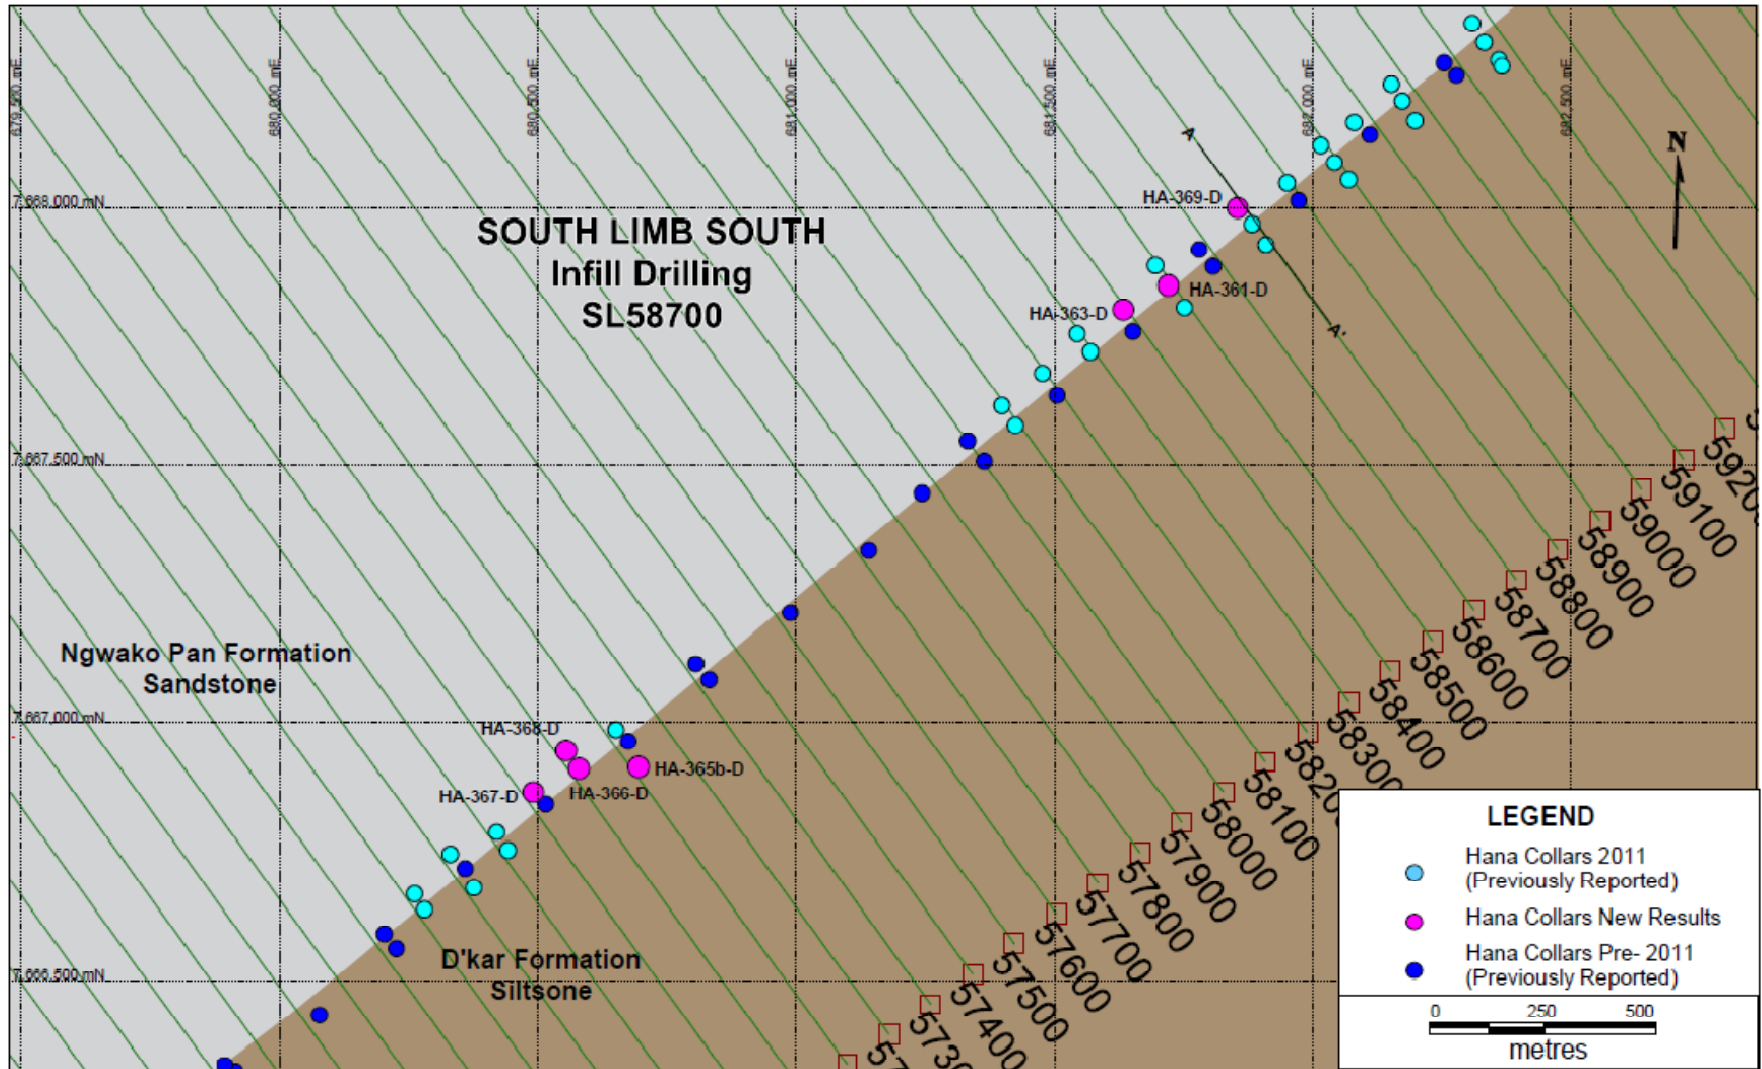

Figure 1: Location of Most Recent Drilling Results at the Banana Zone

*Please note all figures show section grid lines that are referenced in the result tables.

Figure 2: Drill Hole Location of South Limb, Sections 56925 to 58700

Figure 3: Cross-section through section 58700 (South Limb South)