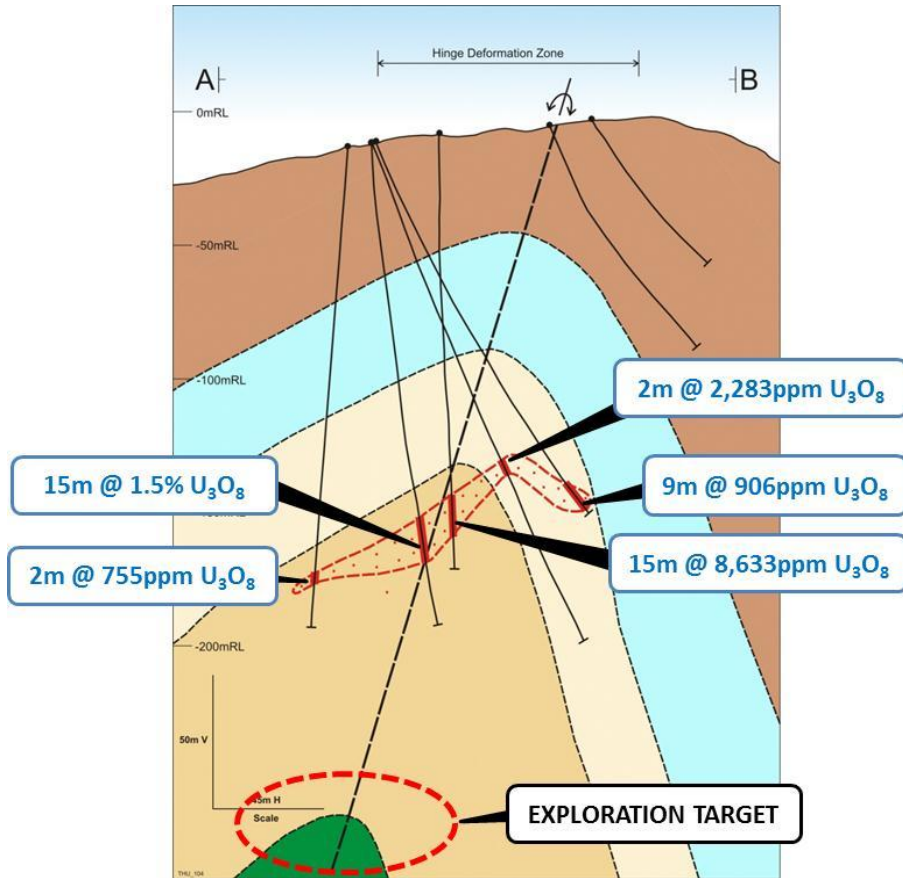

Figure 1: Crocodile Gold Northern Territory Location Map

Figure 2: Location of Hole TPCRC066

Figure 3

Figure 4