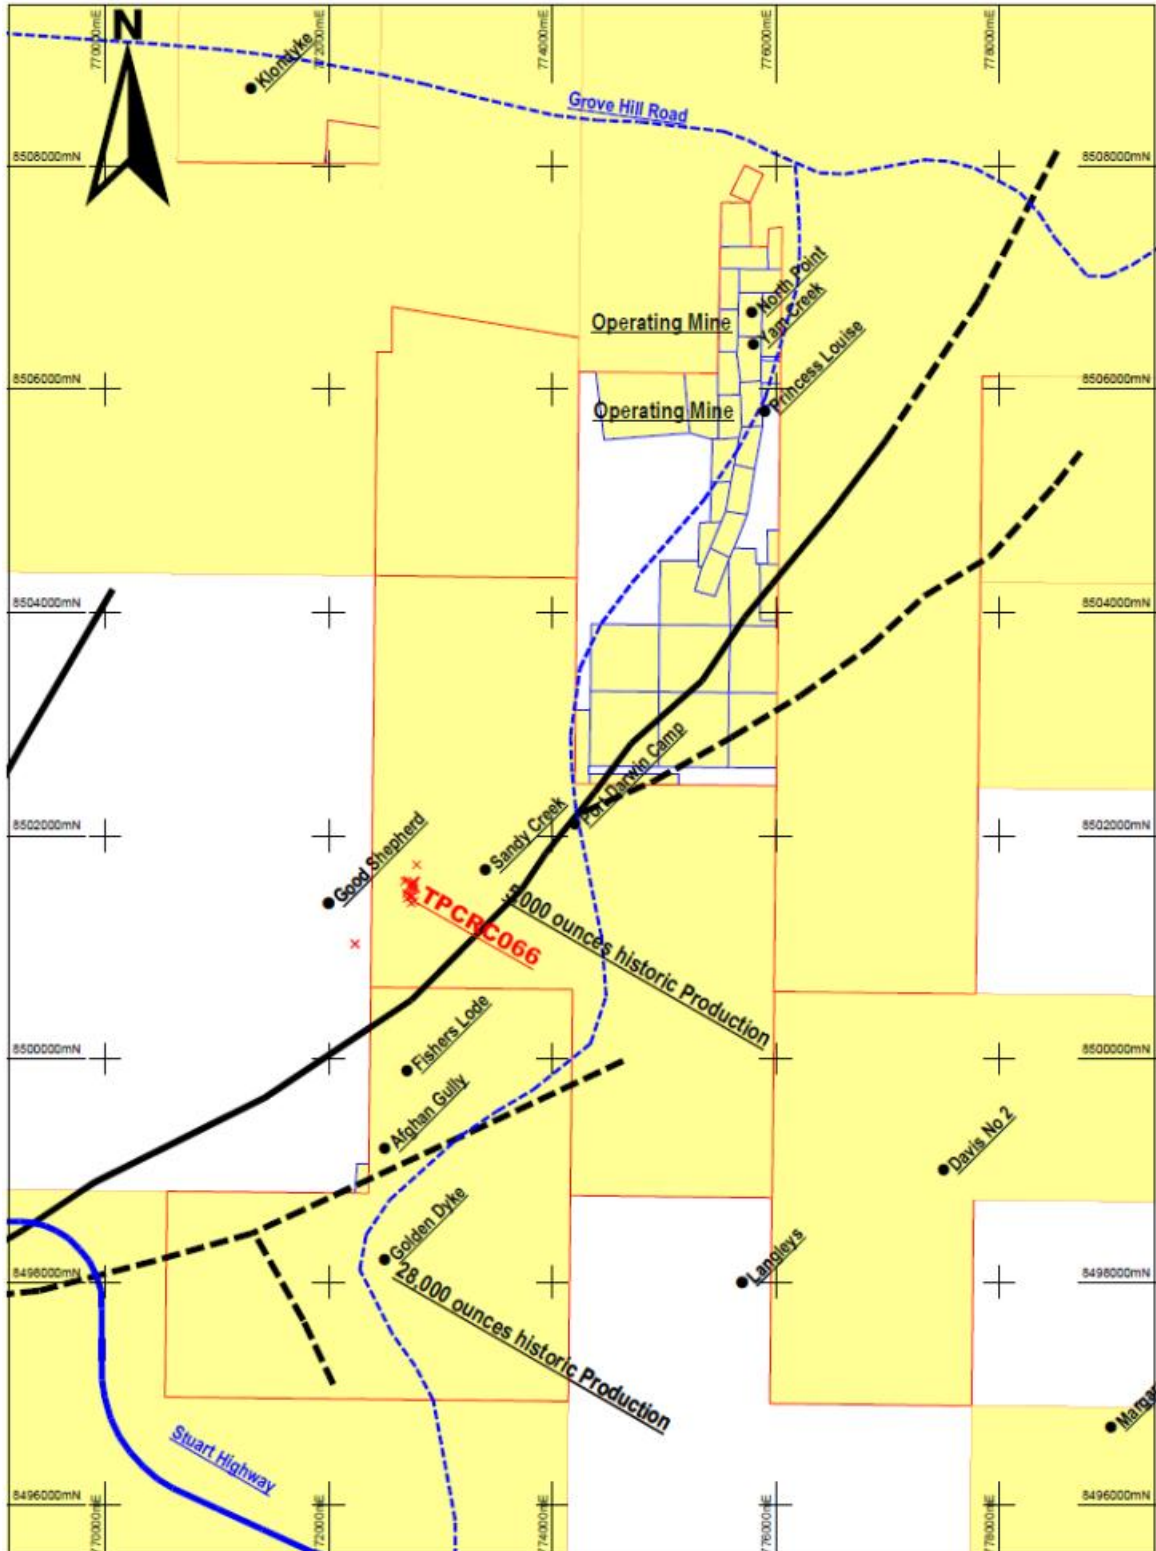

Figure 1: Crocodile Gold Northern Territory Location Map

Figure 2: Location of Hole TPCRC066

Figure 3

Figure 4