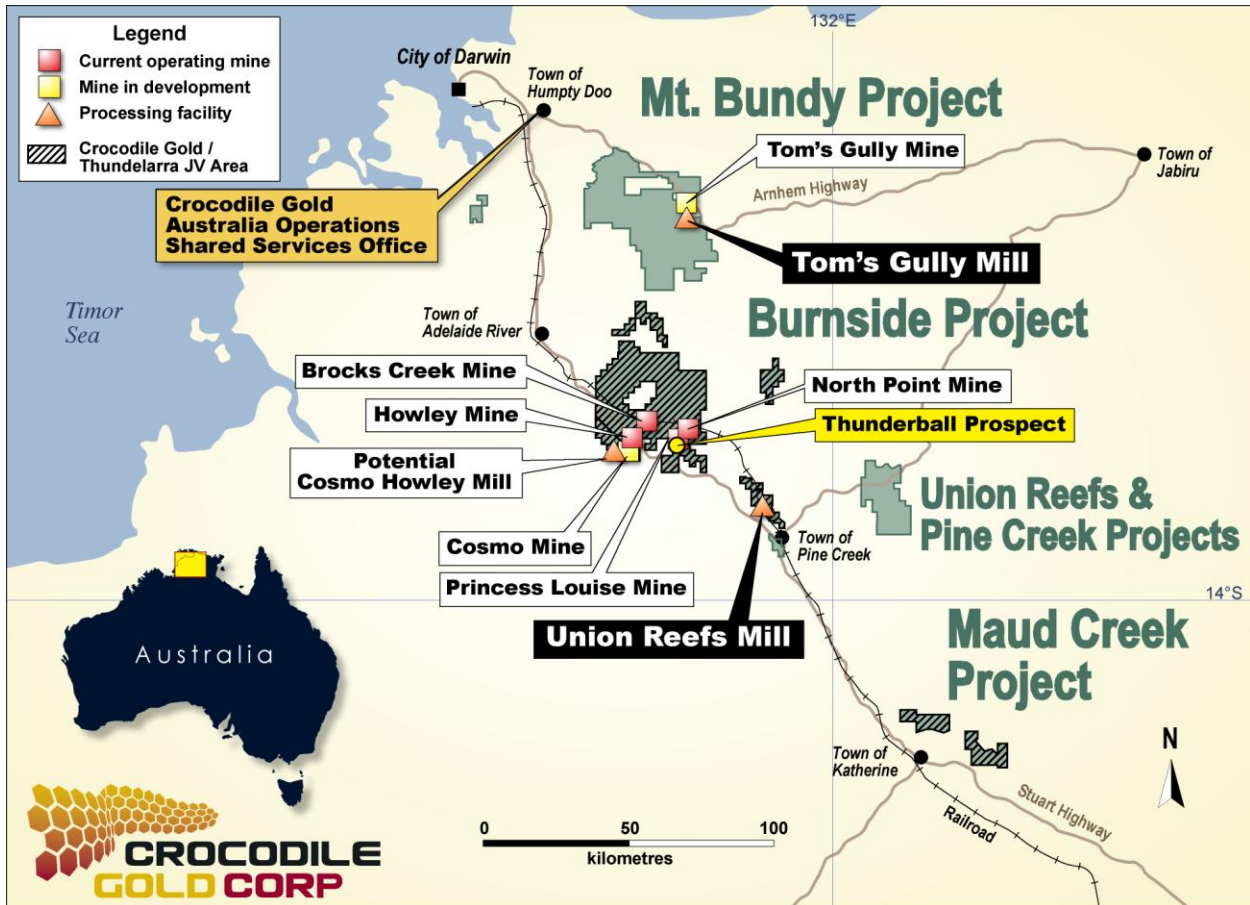

Figure 1: Crocodile Gold Northern Territory Location Map

Figure 2: Location of Hole TPCRC066

Figure 3

Figure 4