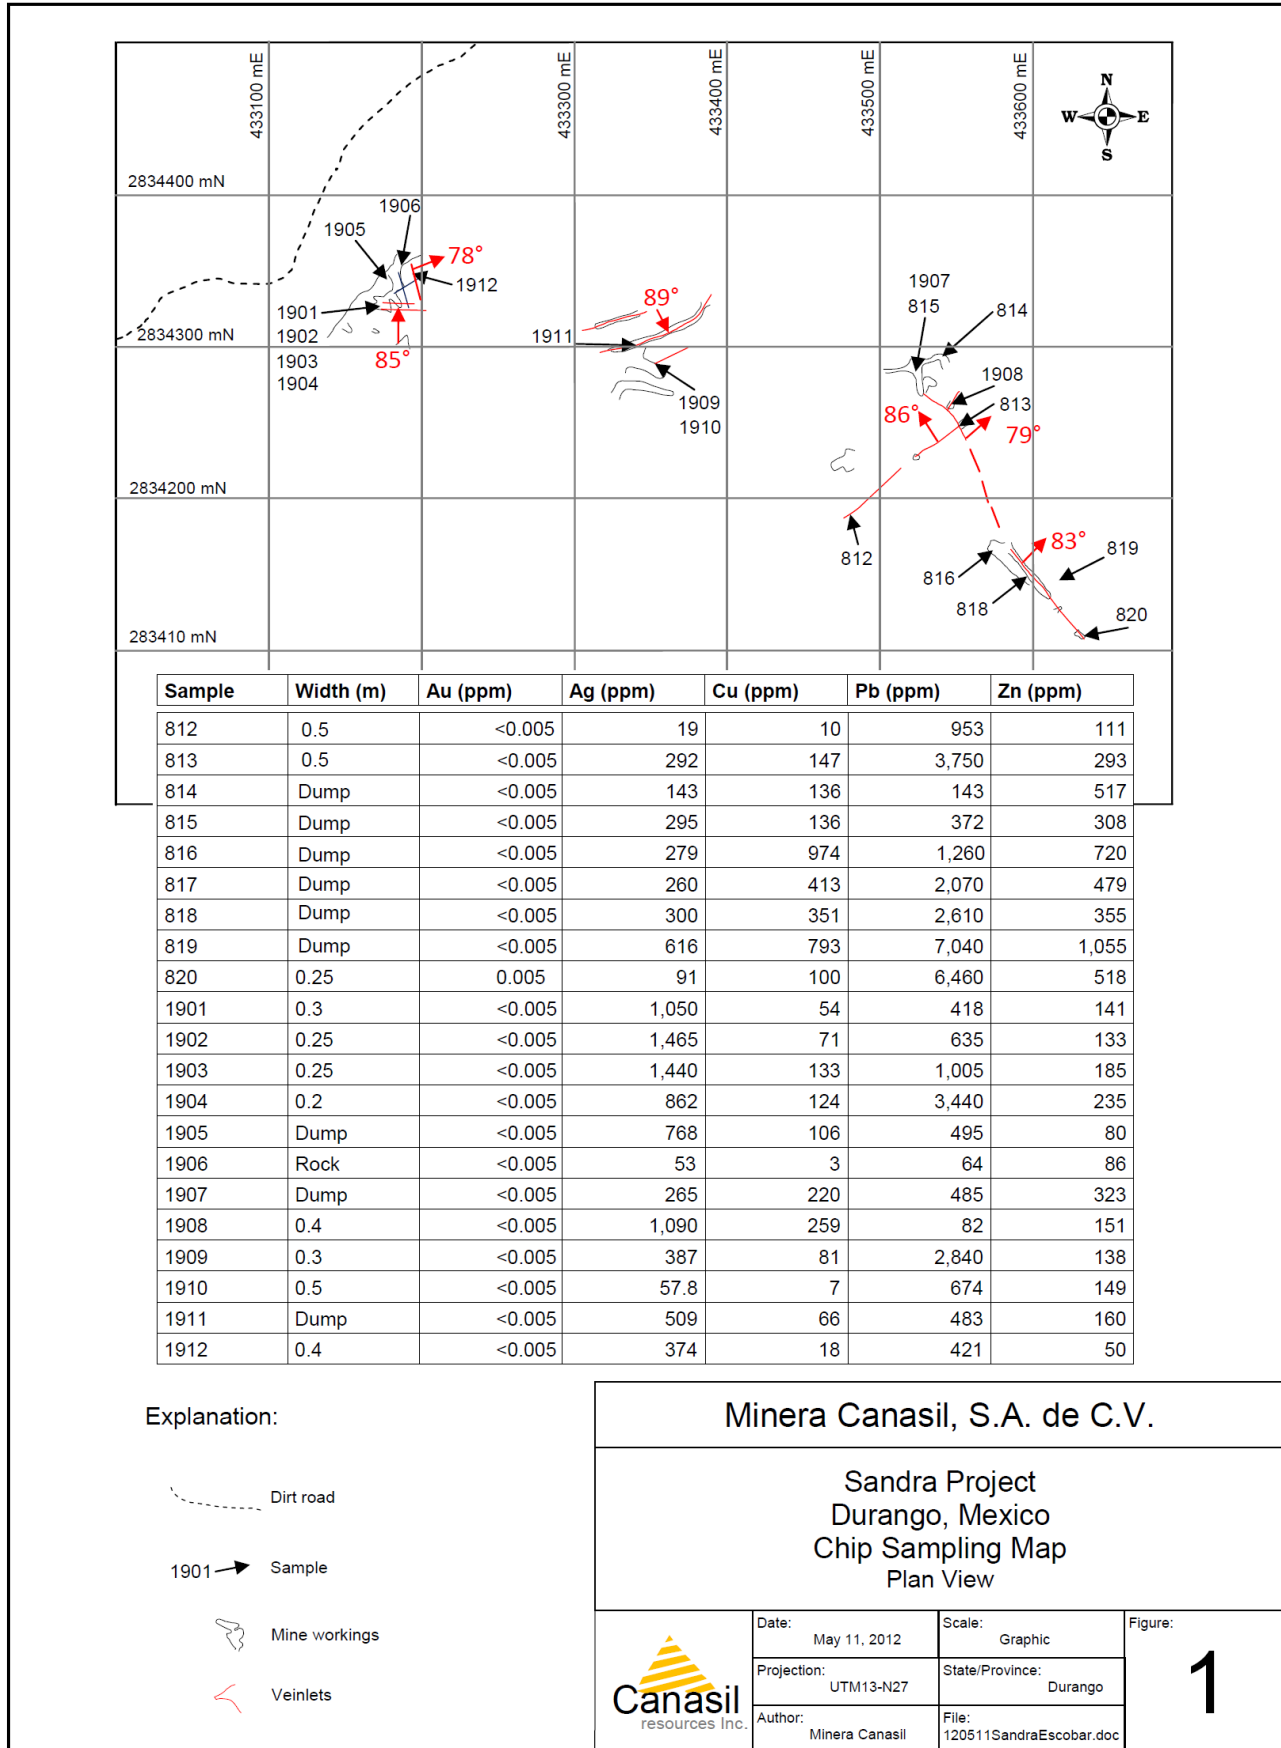

Sandra-Escobar Southeast Silver Zone - Surface Sample Locations

Sandra-Escobar Southeast Silver Trend & Mineralized Corridor - Surface Sample Locations