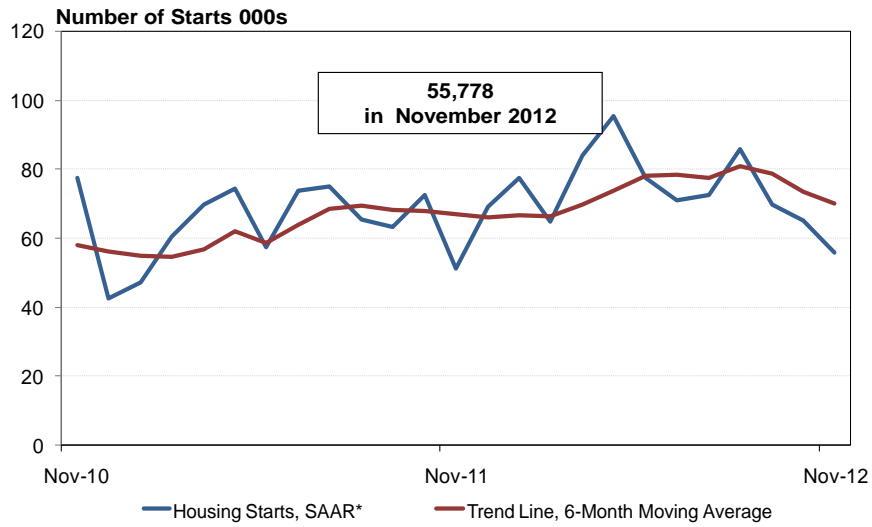

Ontario Housing Starts – Urban Areas

*SAAR: Seasonally Adjusted Annual Rate