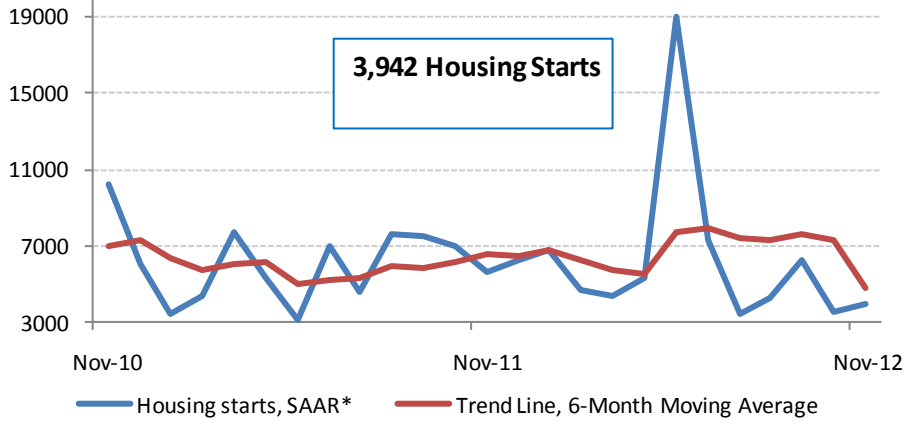

Ottawa CMA Housing Starts

Number of Starts

*SAAR: Seasonally Adjusted Annual Rate