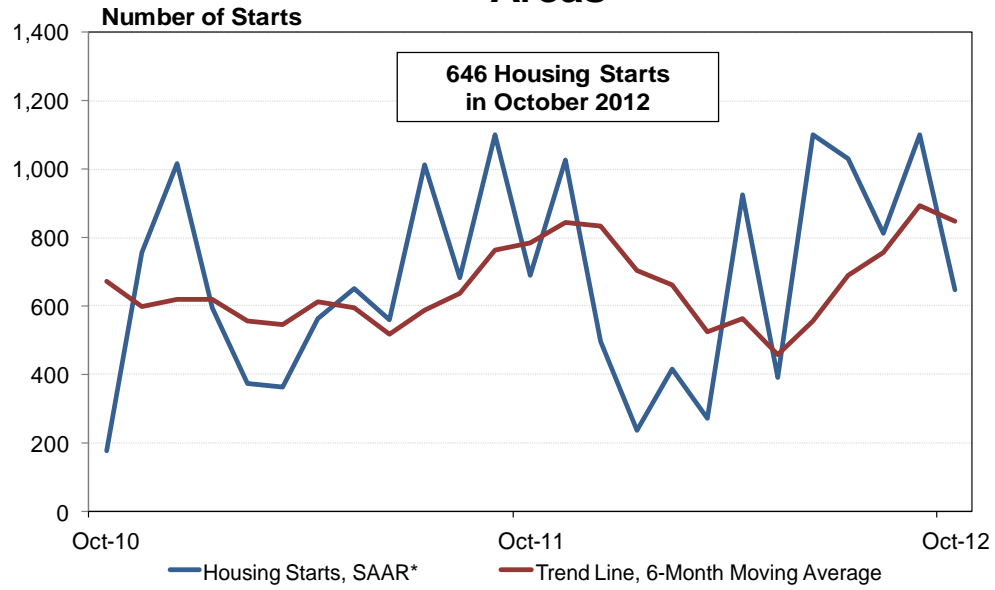

Prince Edward Island Housing Starts – Urban Areas

*SAAR: Seasonally Adjusted Annual Rate