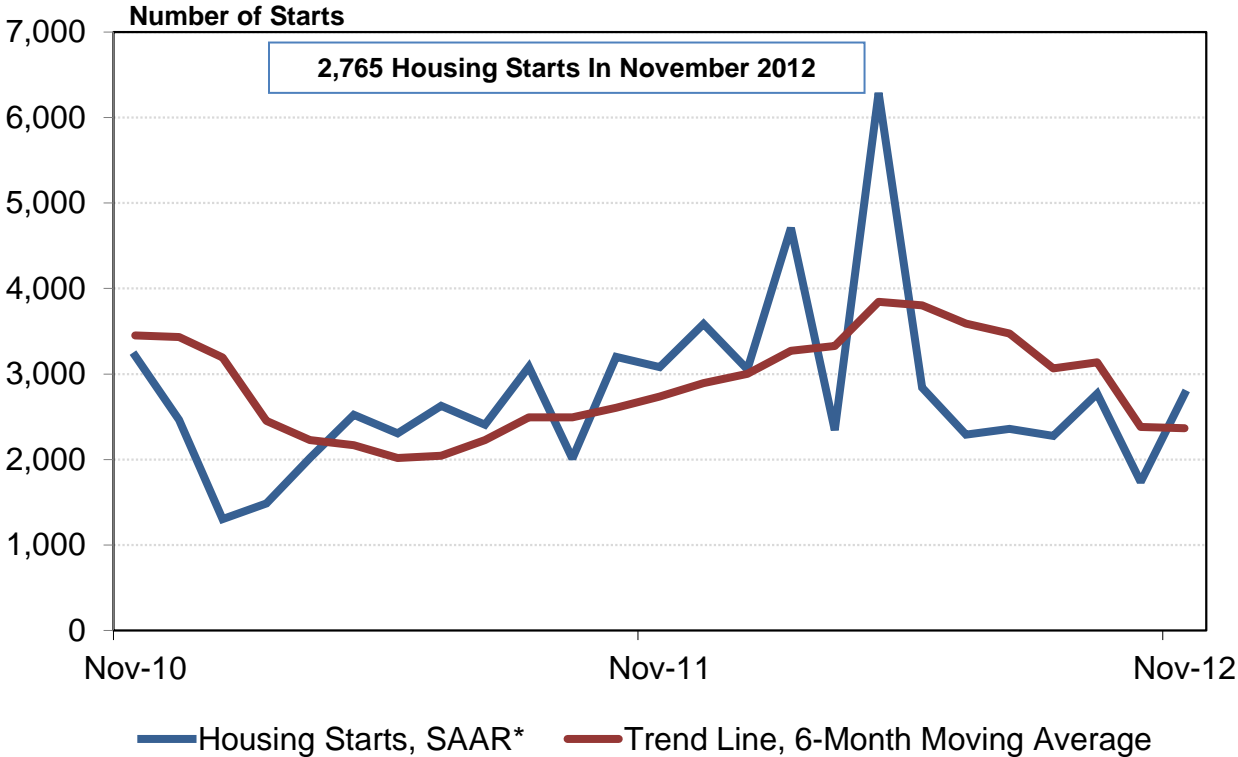

# Hamilton CMA Housing Starts

\*SAAR: Seasonally Adjusted Annual Rate