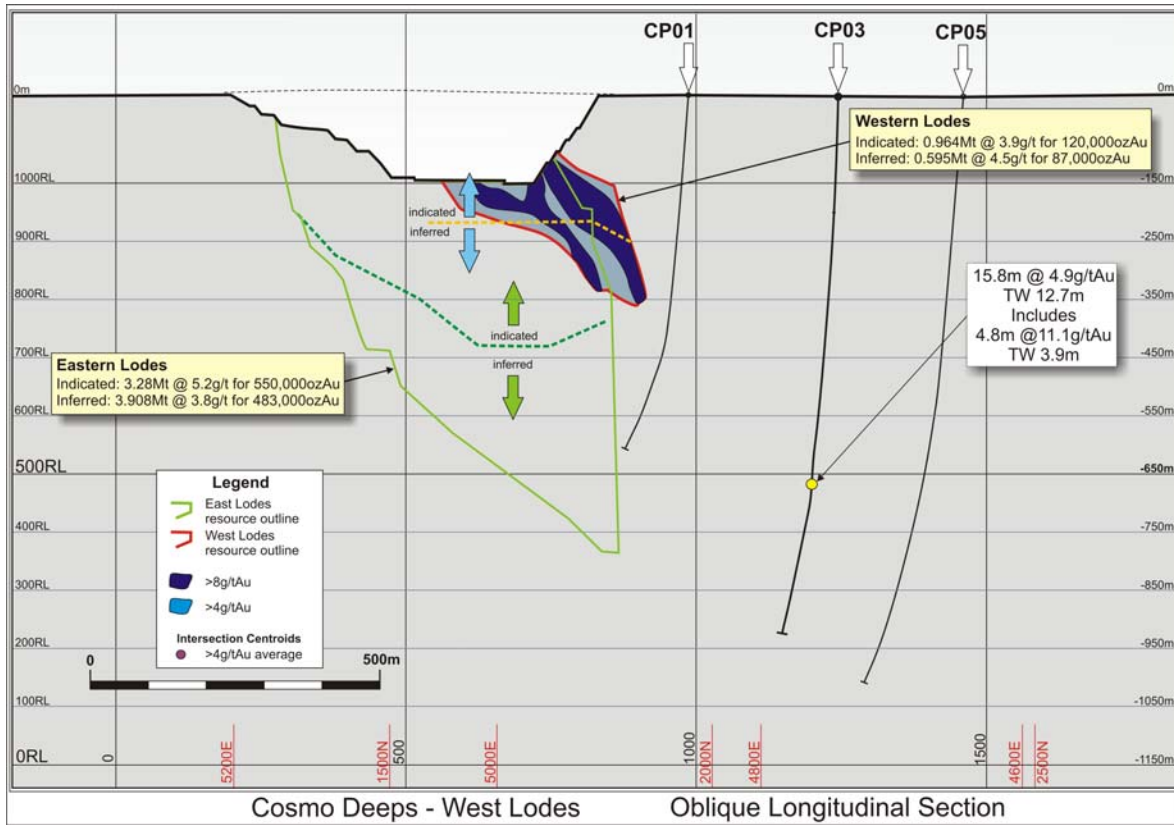

Figure 1: Crocodile Gold Northern Territory Location Map

Figure 2: Cross Section of CP03W1

Figure 3: Long Section of Western Lodes

Figure 4: Long Section of Eastern Lodes