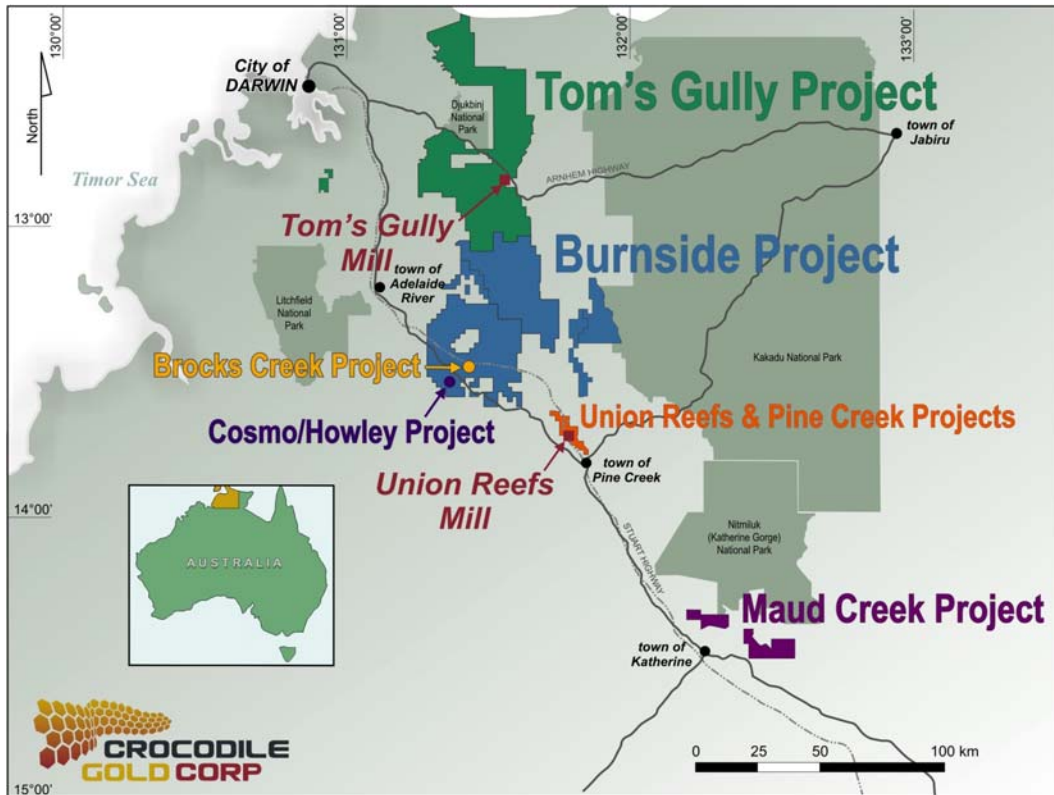

Figure 1: Crocodile Gold Northern Territory Location Map

Figure 2: Cross Section of CP03W1

Figure 3: Long Section of Western Lodes

Figure 4: Long Section of Eastern Lodes