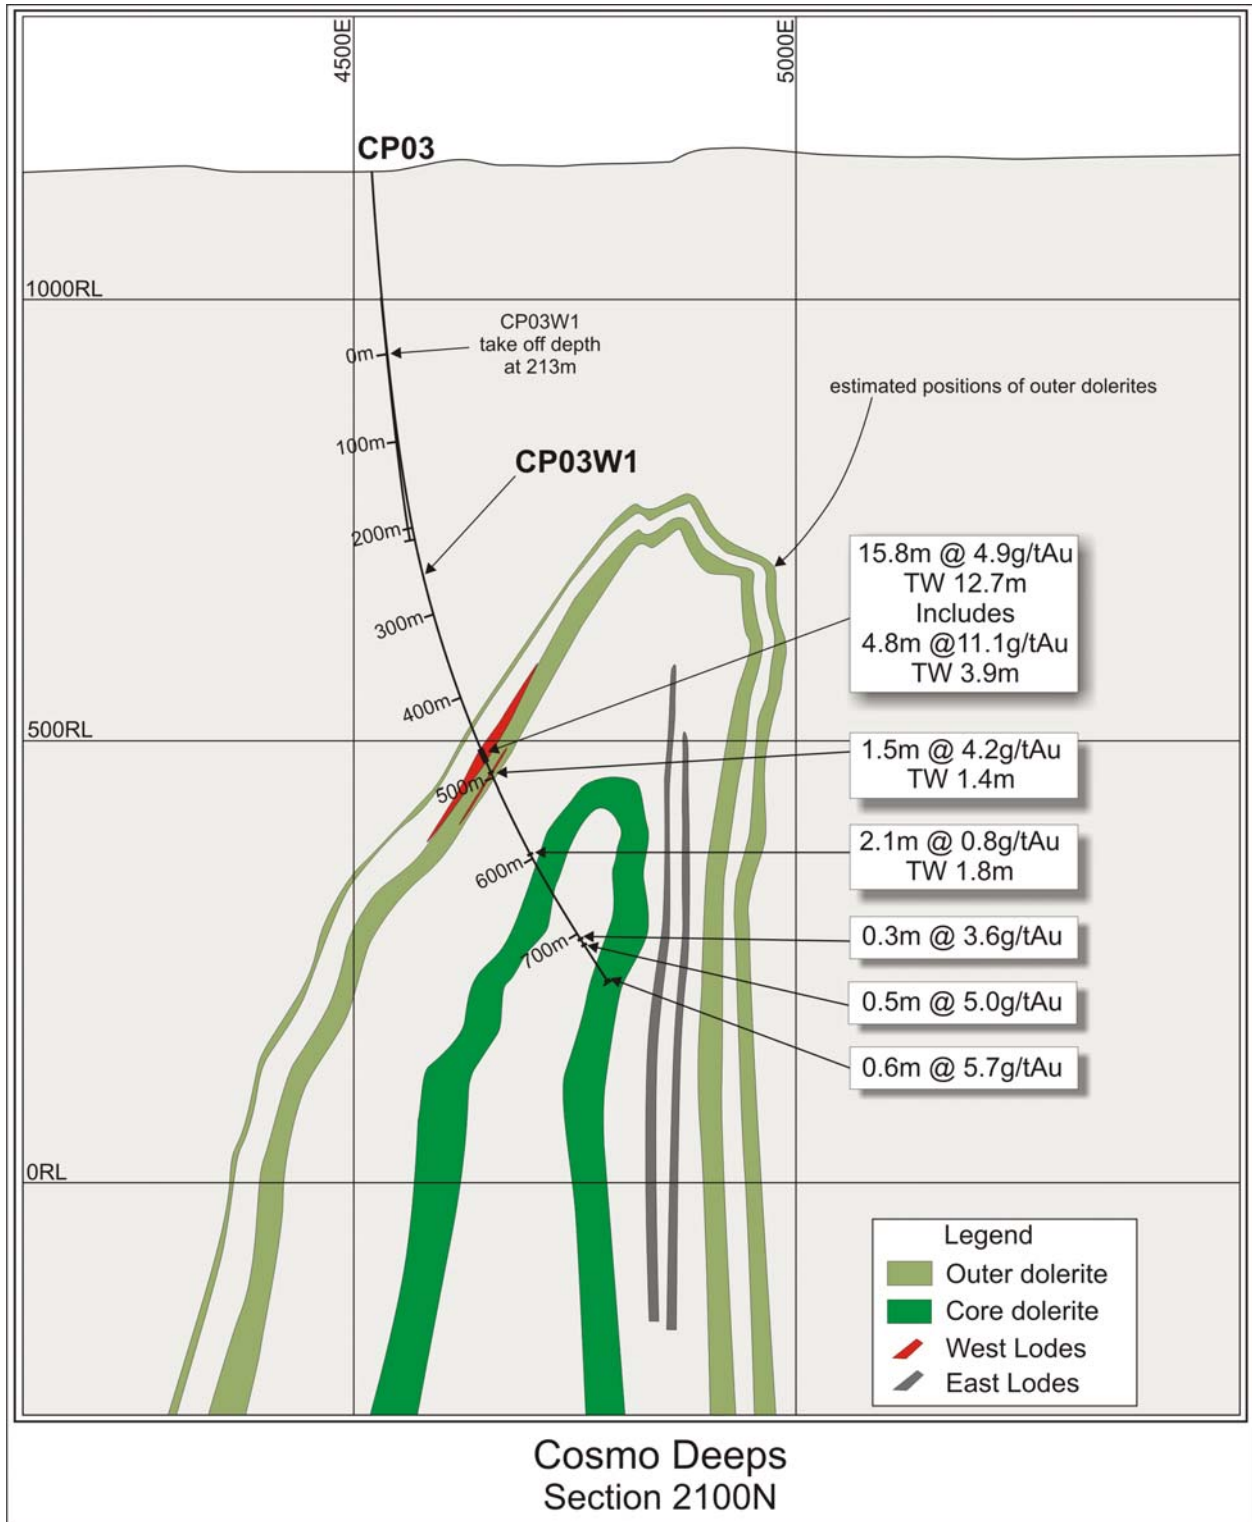

Figure 1: Crocodile Gold Northern Territory Location Map

Figure 2: Cross Section of CP03W1

Figure 3: Long Section of Western Lodes

Figure 4: Long Section of Eastern Lodes