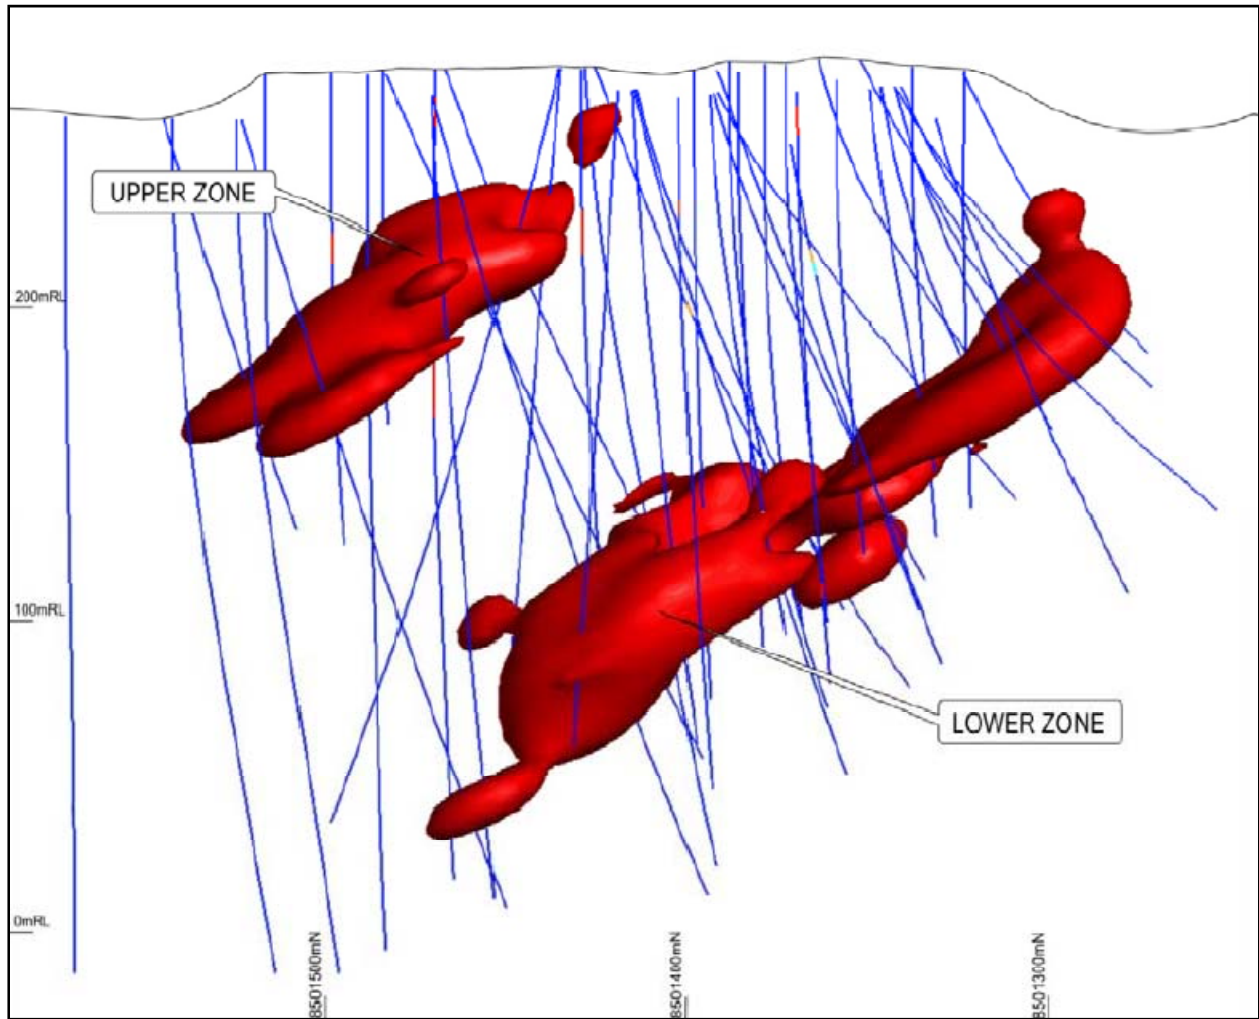

Figure 1: Crocodile Gold Northern Territory Location Map

Figure 2: 3D Image of Thunderball Resource Model Shell at 0.02% U_3O_8 Cut Off

Figure 3: Thunderball Resource Block Model Long Section

Figure 4: Thunderball Resource Block Model Plan