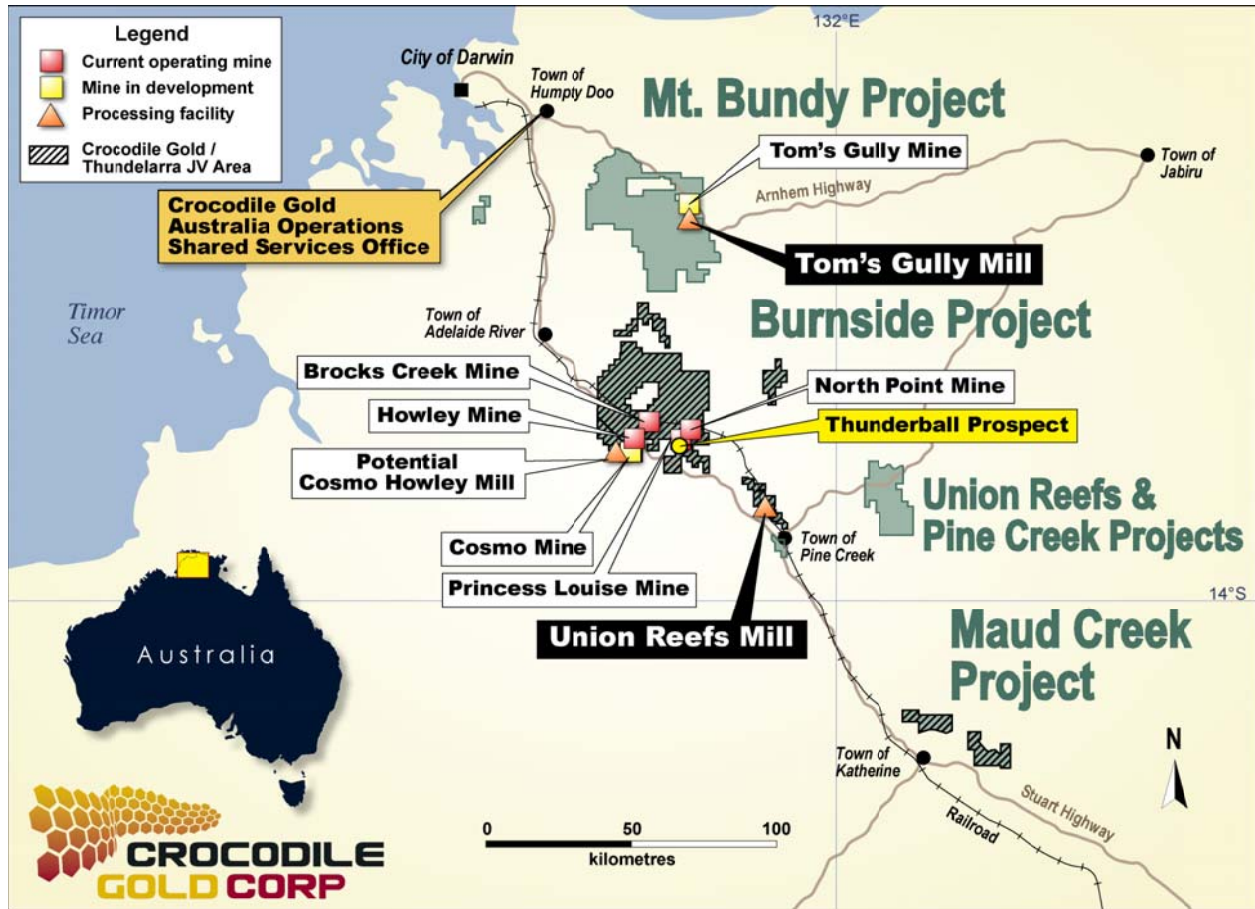

Figure 1: Crocodile Gold Northern Territory Location Map

Figure 2: 3D Image of Thunderball Resource Model Shell at 0.02% U_3O_8 Cut Off

Figure 3: Thunderball Resource Block Model Long Section

Figure 4: Thunderball Resource Block Model Plan