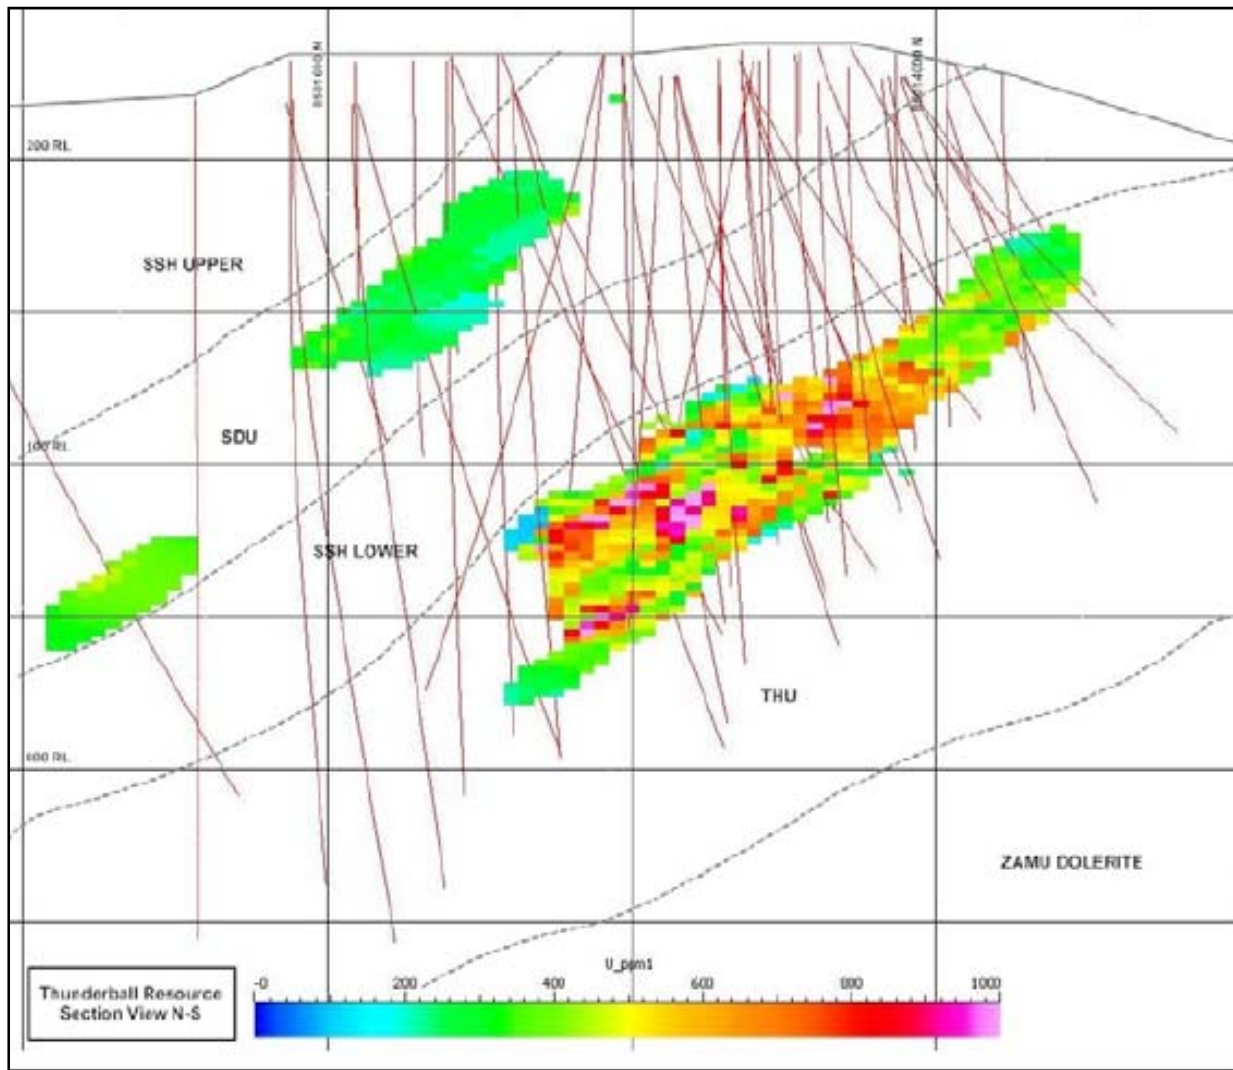

Figure 1: Crocodile Gold Northern Territory Location Map

Figure 2: 3D Image of Thunderball Resource Model Shell at 0.02% U_3O_8 Cut Off

Figure 3: Thunderball Resource Block Model Long Section

Figure 4: Thunderball Resource Block Model Plan