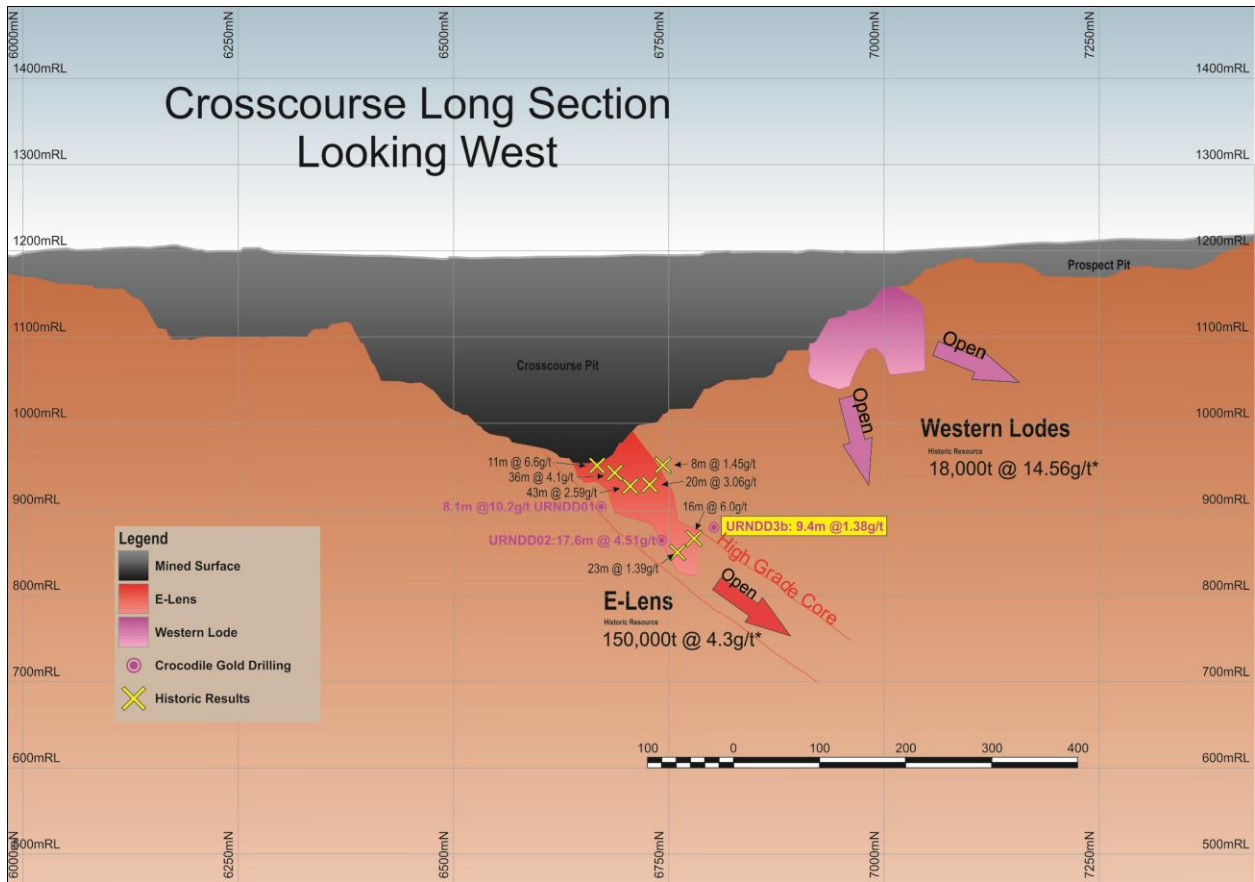

Figure 1: Crocodile Gold Northern Territory Location Map

Figure 2: New Drilling Locations

Figure 3: 3D View of Crosscourse and Prospect

Figure 4: Long Section of Crosscourse Drill Results

Figure 5: 3D View of Crosscourse Drilling

Figure 6: Cross Section showing URNDD30

Figure 7: Prospect Long Section showing latest results