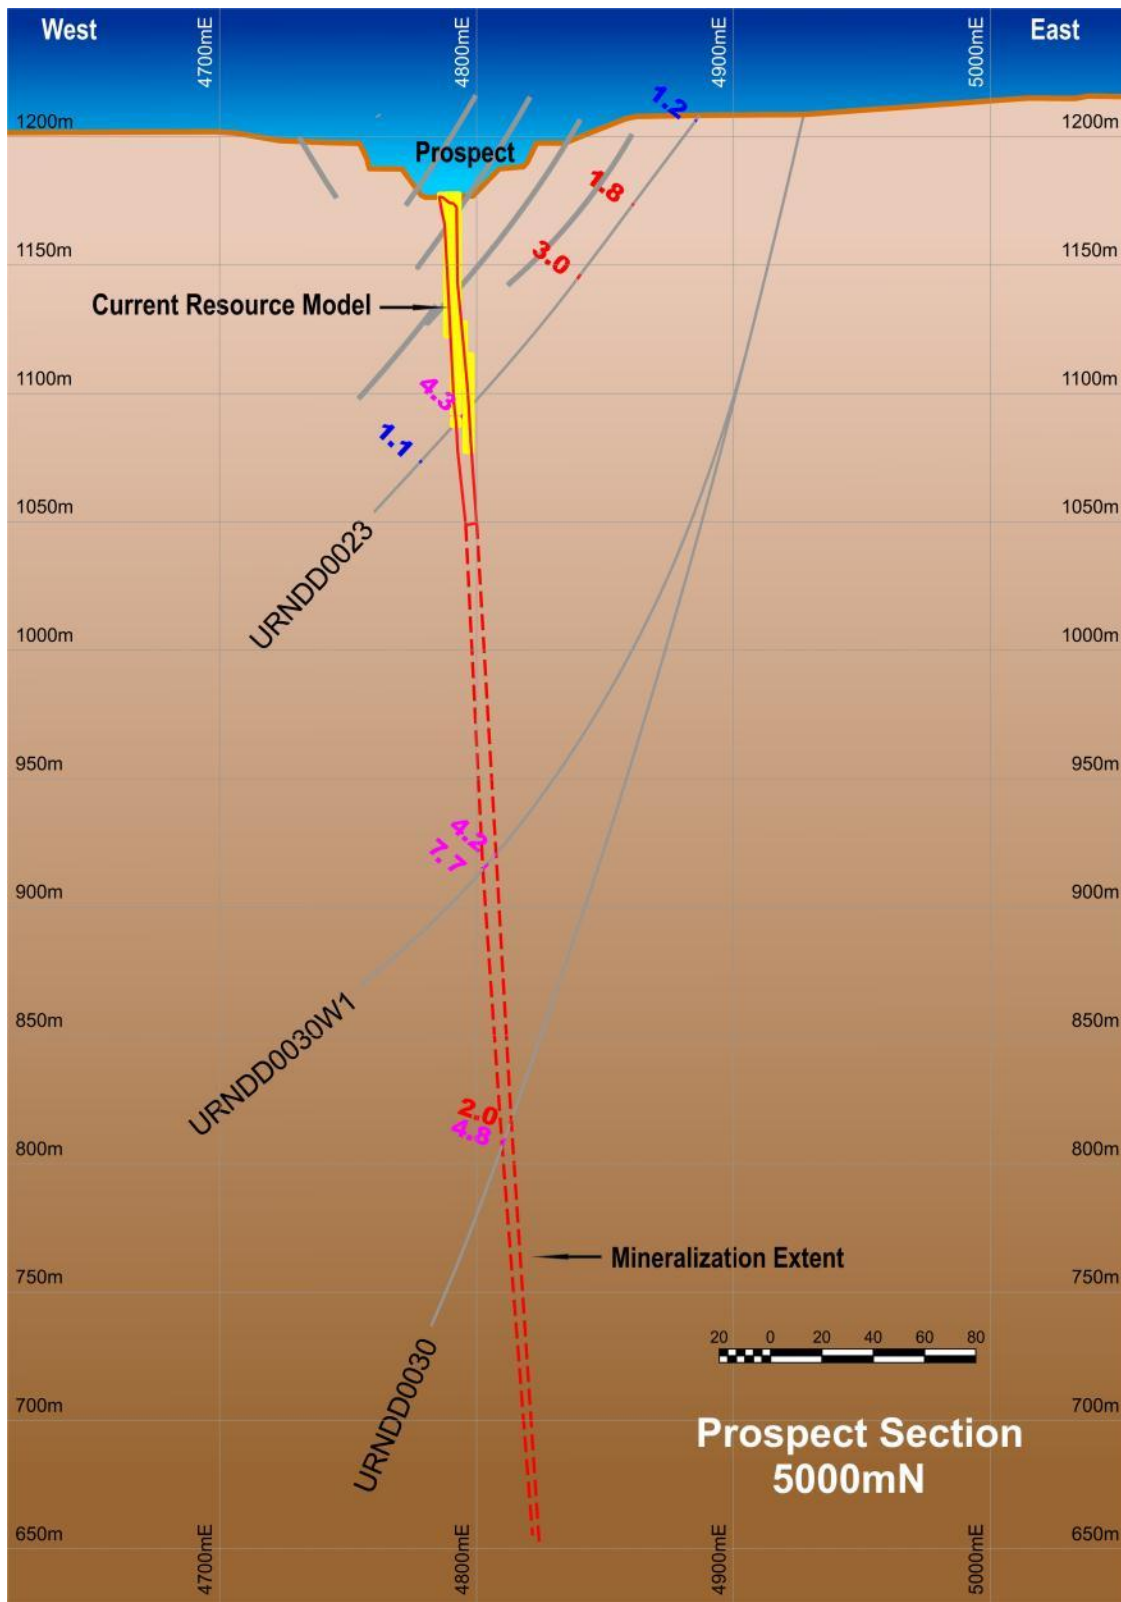

Figure 1: Crocodile Gold Northern Territory Location Map

Figure 2: New Drilling Locations

Figure 3: 3D View of Crosscourse and Prospect

Figure 4: Long Section of Crosscourse Drill Results

Figure 5: 3D View of Crosscourse Drilling

Figure 6: Cross Section showing URNDD30

Figure 7: Prospect Long Section showing latest results