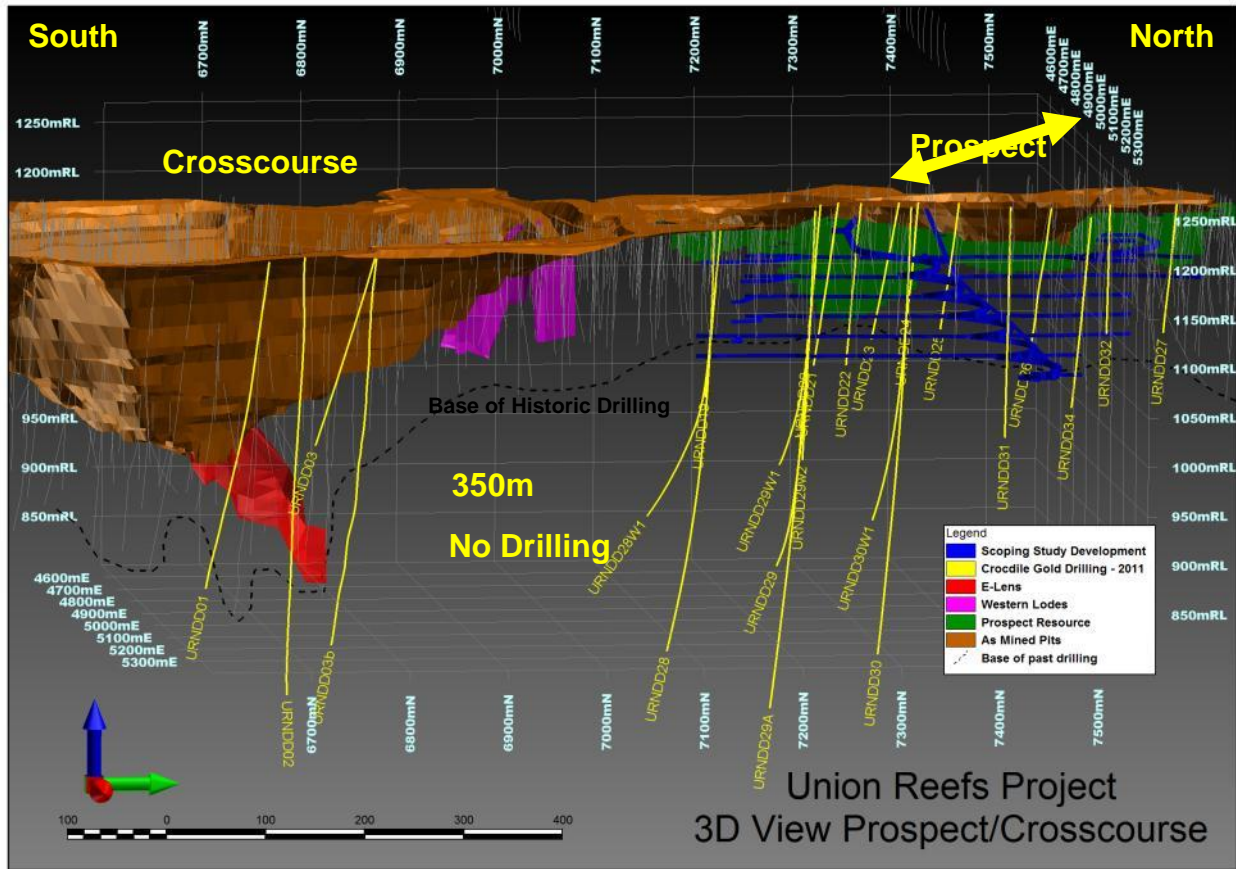

Figure 1: Crocodile Gold Northern Territory Location Map

Figure 2: New Drilling Locations

Figure 3: 3D View of Crosscourse and Prospect

Figure 4: Long Section of Crosscourse Drill Results

Figure 5: 3D View of Crosscourse Drilling

Figure 6: Cross Section showing URNDD30

Figure 7: Prospect Long Section showing latest results