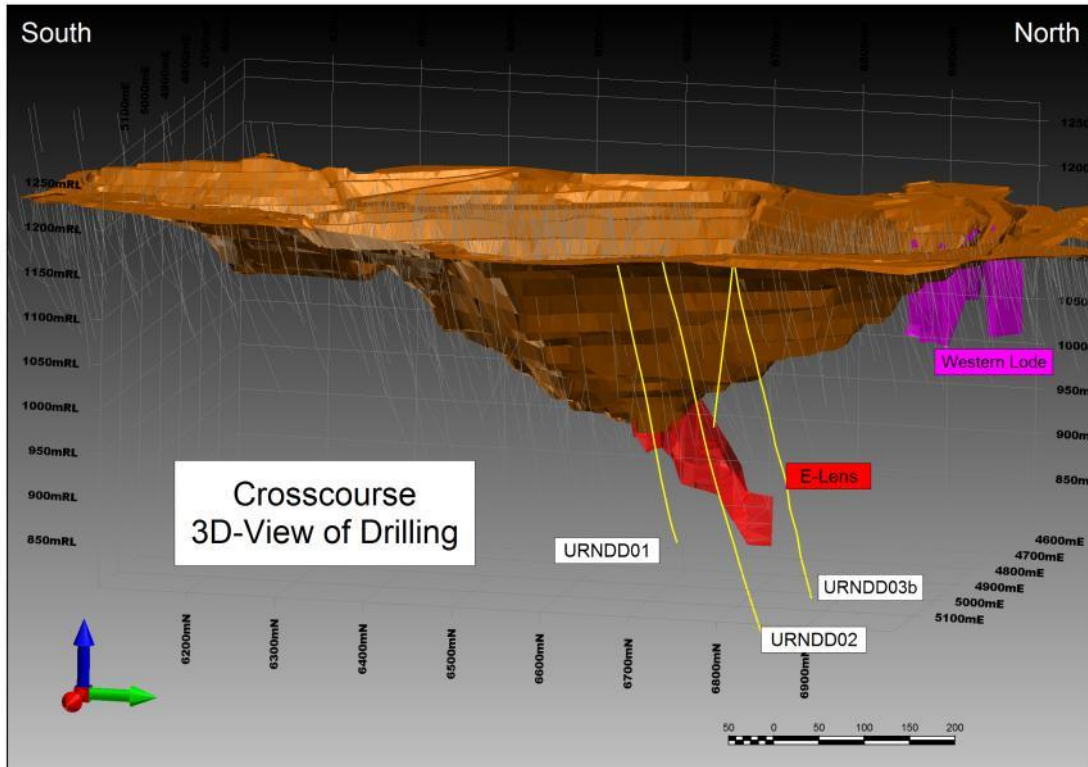

Figure 1: Crocodile Gold Northern Territory Location Map

Figure 2: New Drilling Locations

Figure 3: 3D View of Crosscourse and Prospect

Figure 4: Long Section of Crosscourse Drill Results

Figure 5: 3D View of Crosscourse Drilling

Figure 6: Cross Section showing URNDD30

Figure 7: Prospect Long Section showing latest results