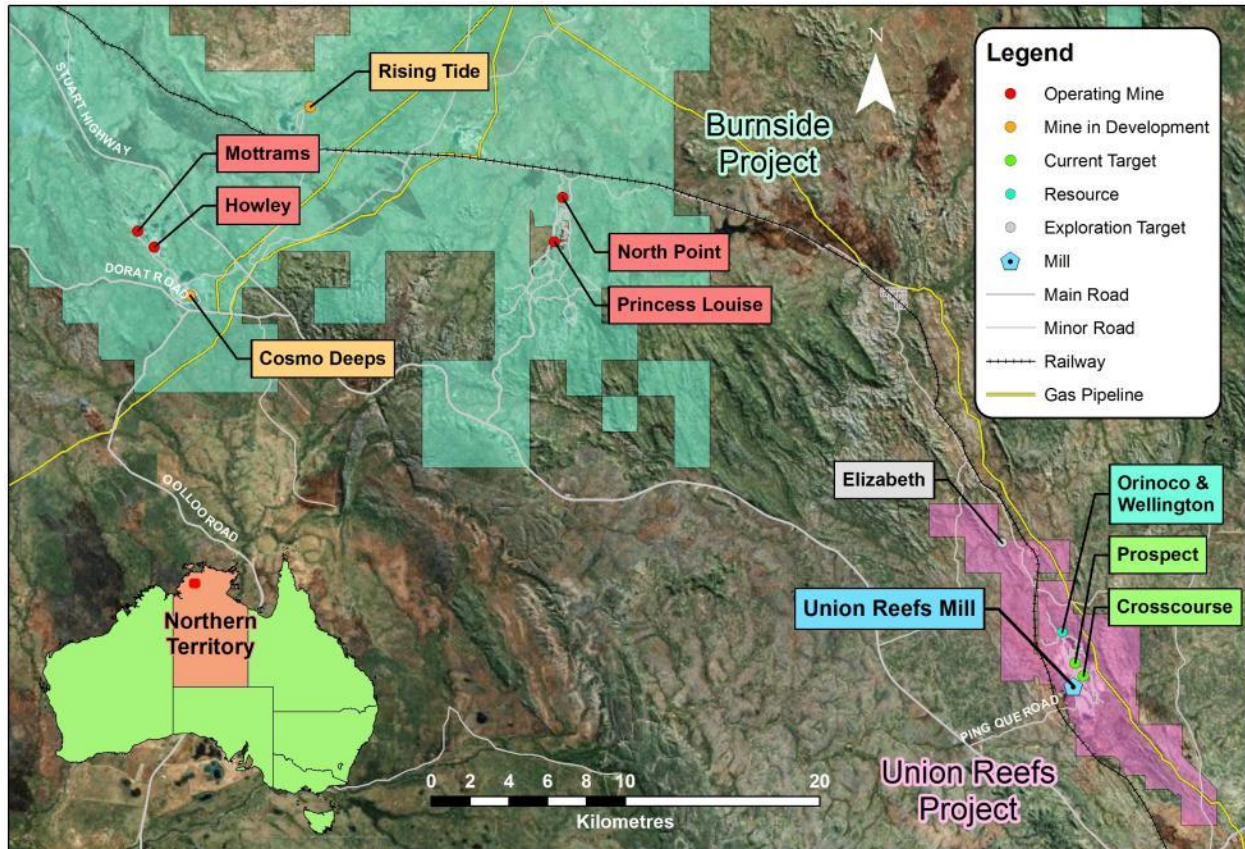

Figure 1: Crocodile Gold Northern Territory Location Map

Figure 2: New Drilling Locations

Figure 3: 3D View of Crosscourse and Prospect

Figure 4: Long Section of Crosscourse Drill Results

Figure 5: 3D View of Crosscourse Drilling

Figure 6: Cross Section showing URNDD30

Figure 7: Prospect Long Section showing latest results