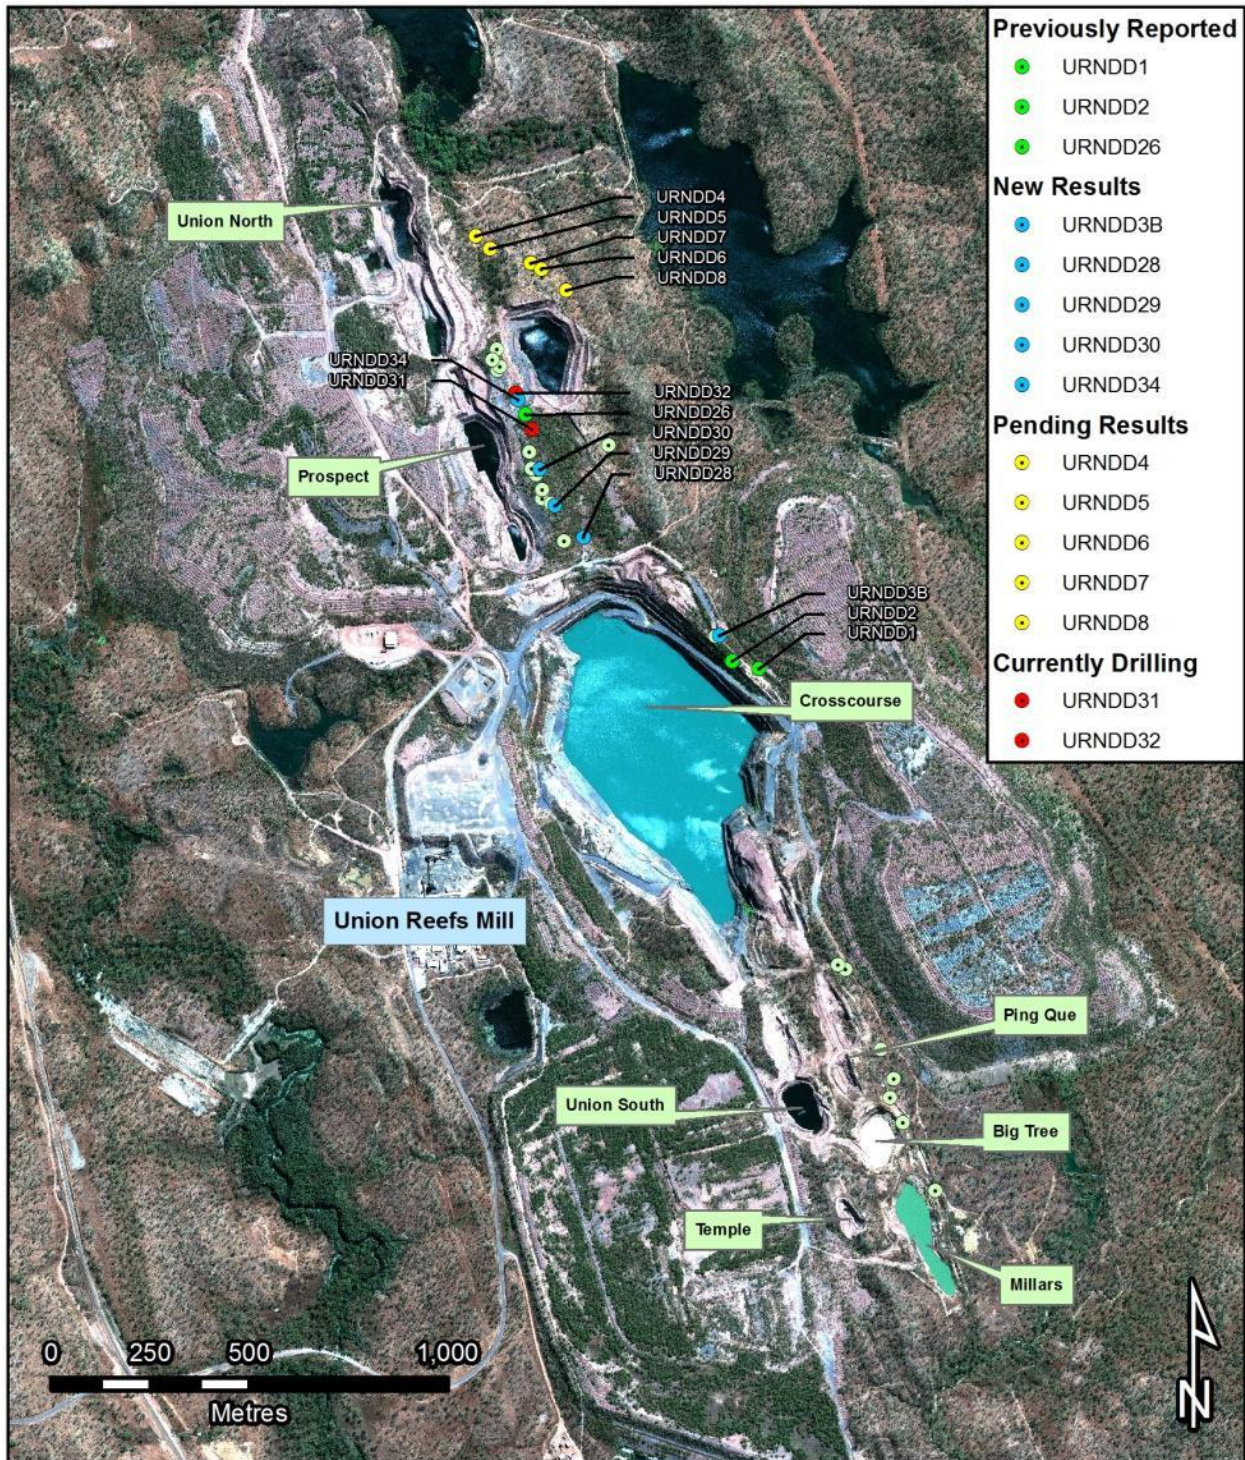

Figure 1: Crocodile Gold Northern Territory Location Map

Figure 2: New Drilling Locations

Figure 3: 3D View of Crosscourse and Prospect

Figure 4: Long Section of Crosscourse Drill Results

Figure 5: 3D View of Crosscourse Drilling

Figure 6: Cross Section showing URNDD30

Figure 7: Prospect Long Section showing latest results