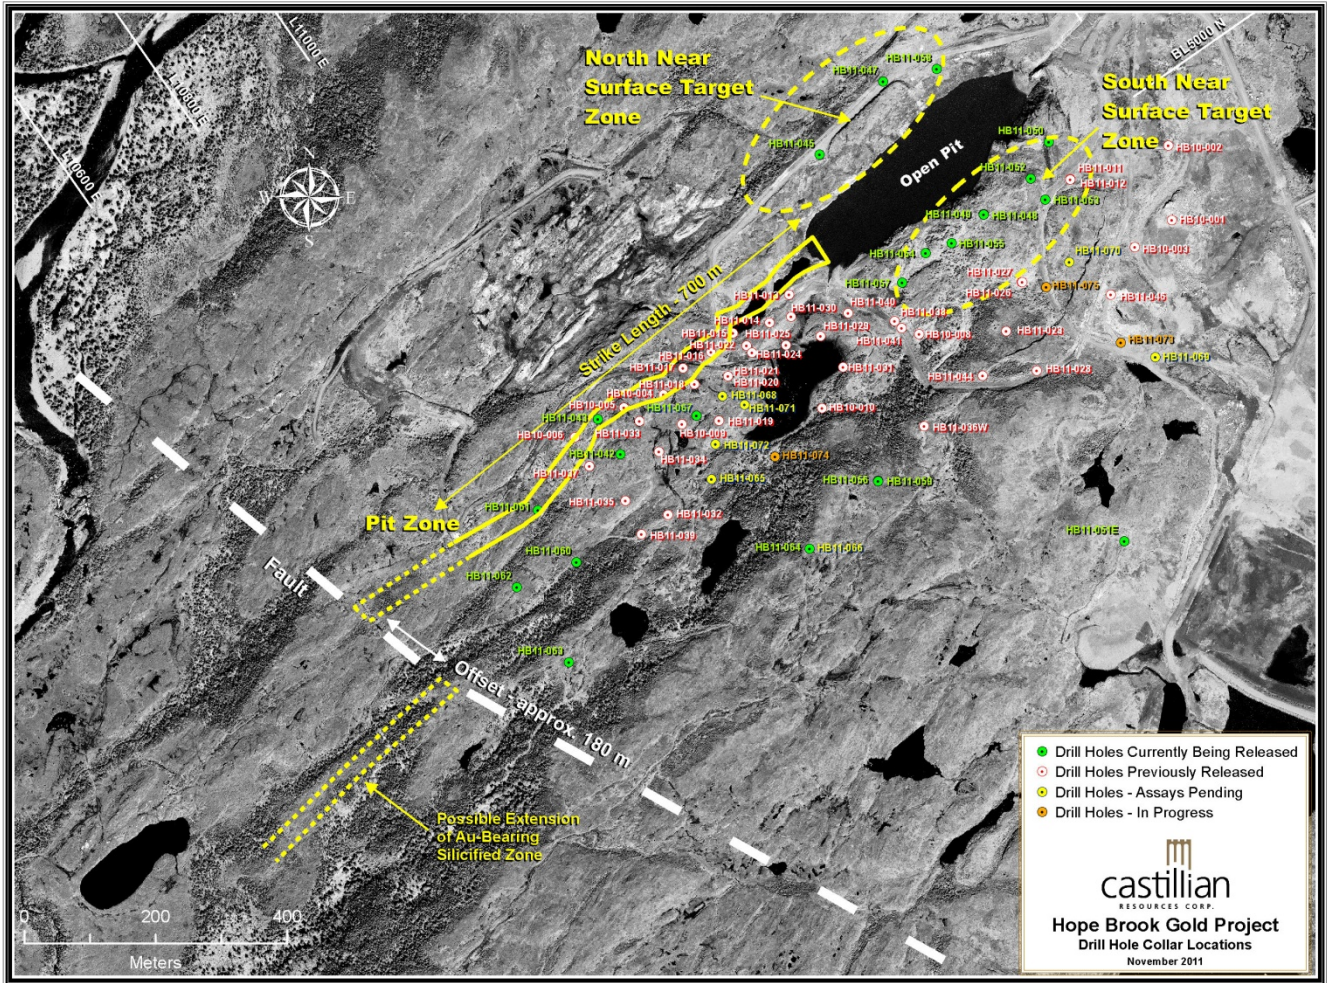

Figure 1. Plan Map with Drill Hole Collar Locations, Hope Brook Gold Project UPDATE

**Figure 2. Vertical Longitudinal Section, Pit Zone – Mine Zone Extension**