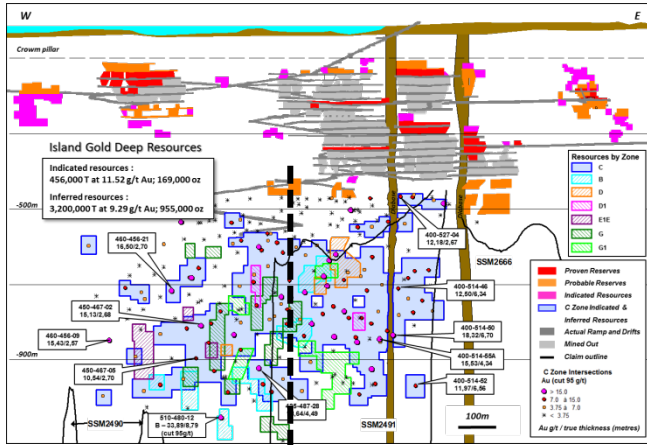

# Island Gold Mine

## Typical Section 14940E, Island Gold Deep Zones

Composite Longitudinal Section, Island Gold Deep Zones

Section 14940E