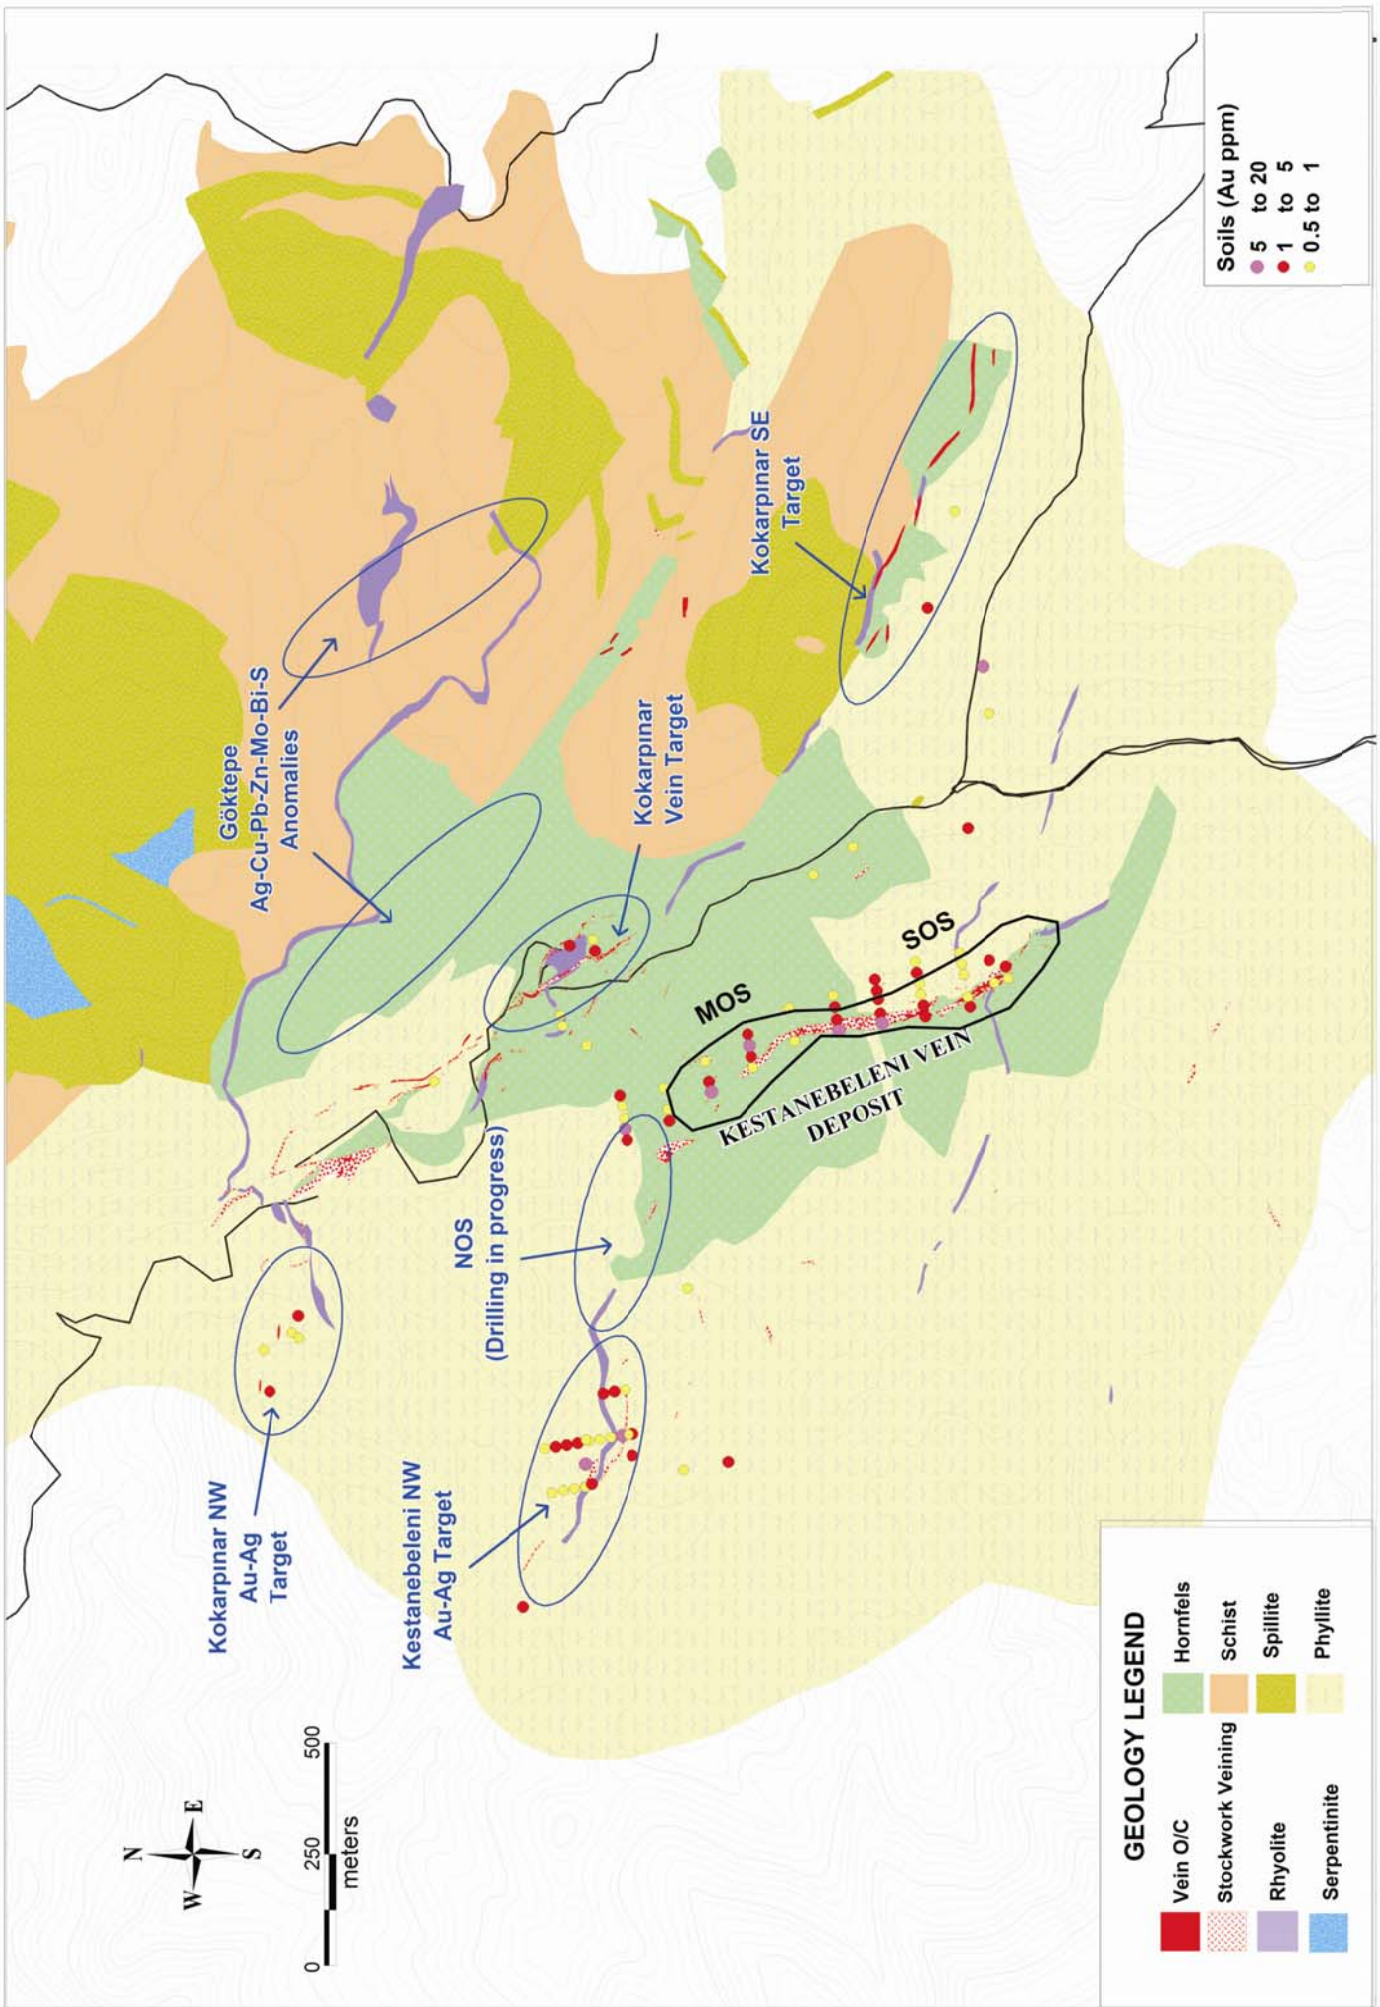

Figure 2 Efemcukuru Geochemistry

Figure 3 Sayacik Geochemistry

eldorado gold

Figure 4 XJG Drill Hole Location Map

Figure 5 TANJIANSHAN License Area Location Map

Figure 6 AuEx Joint Venture Projects

-  Sediment hosted Au deposits
-  Volcanic hosted Au deposits
-  JV Locations