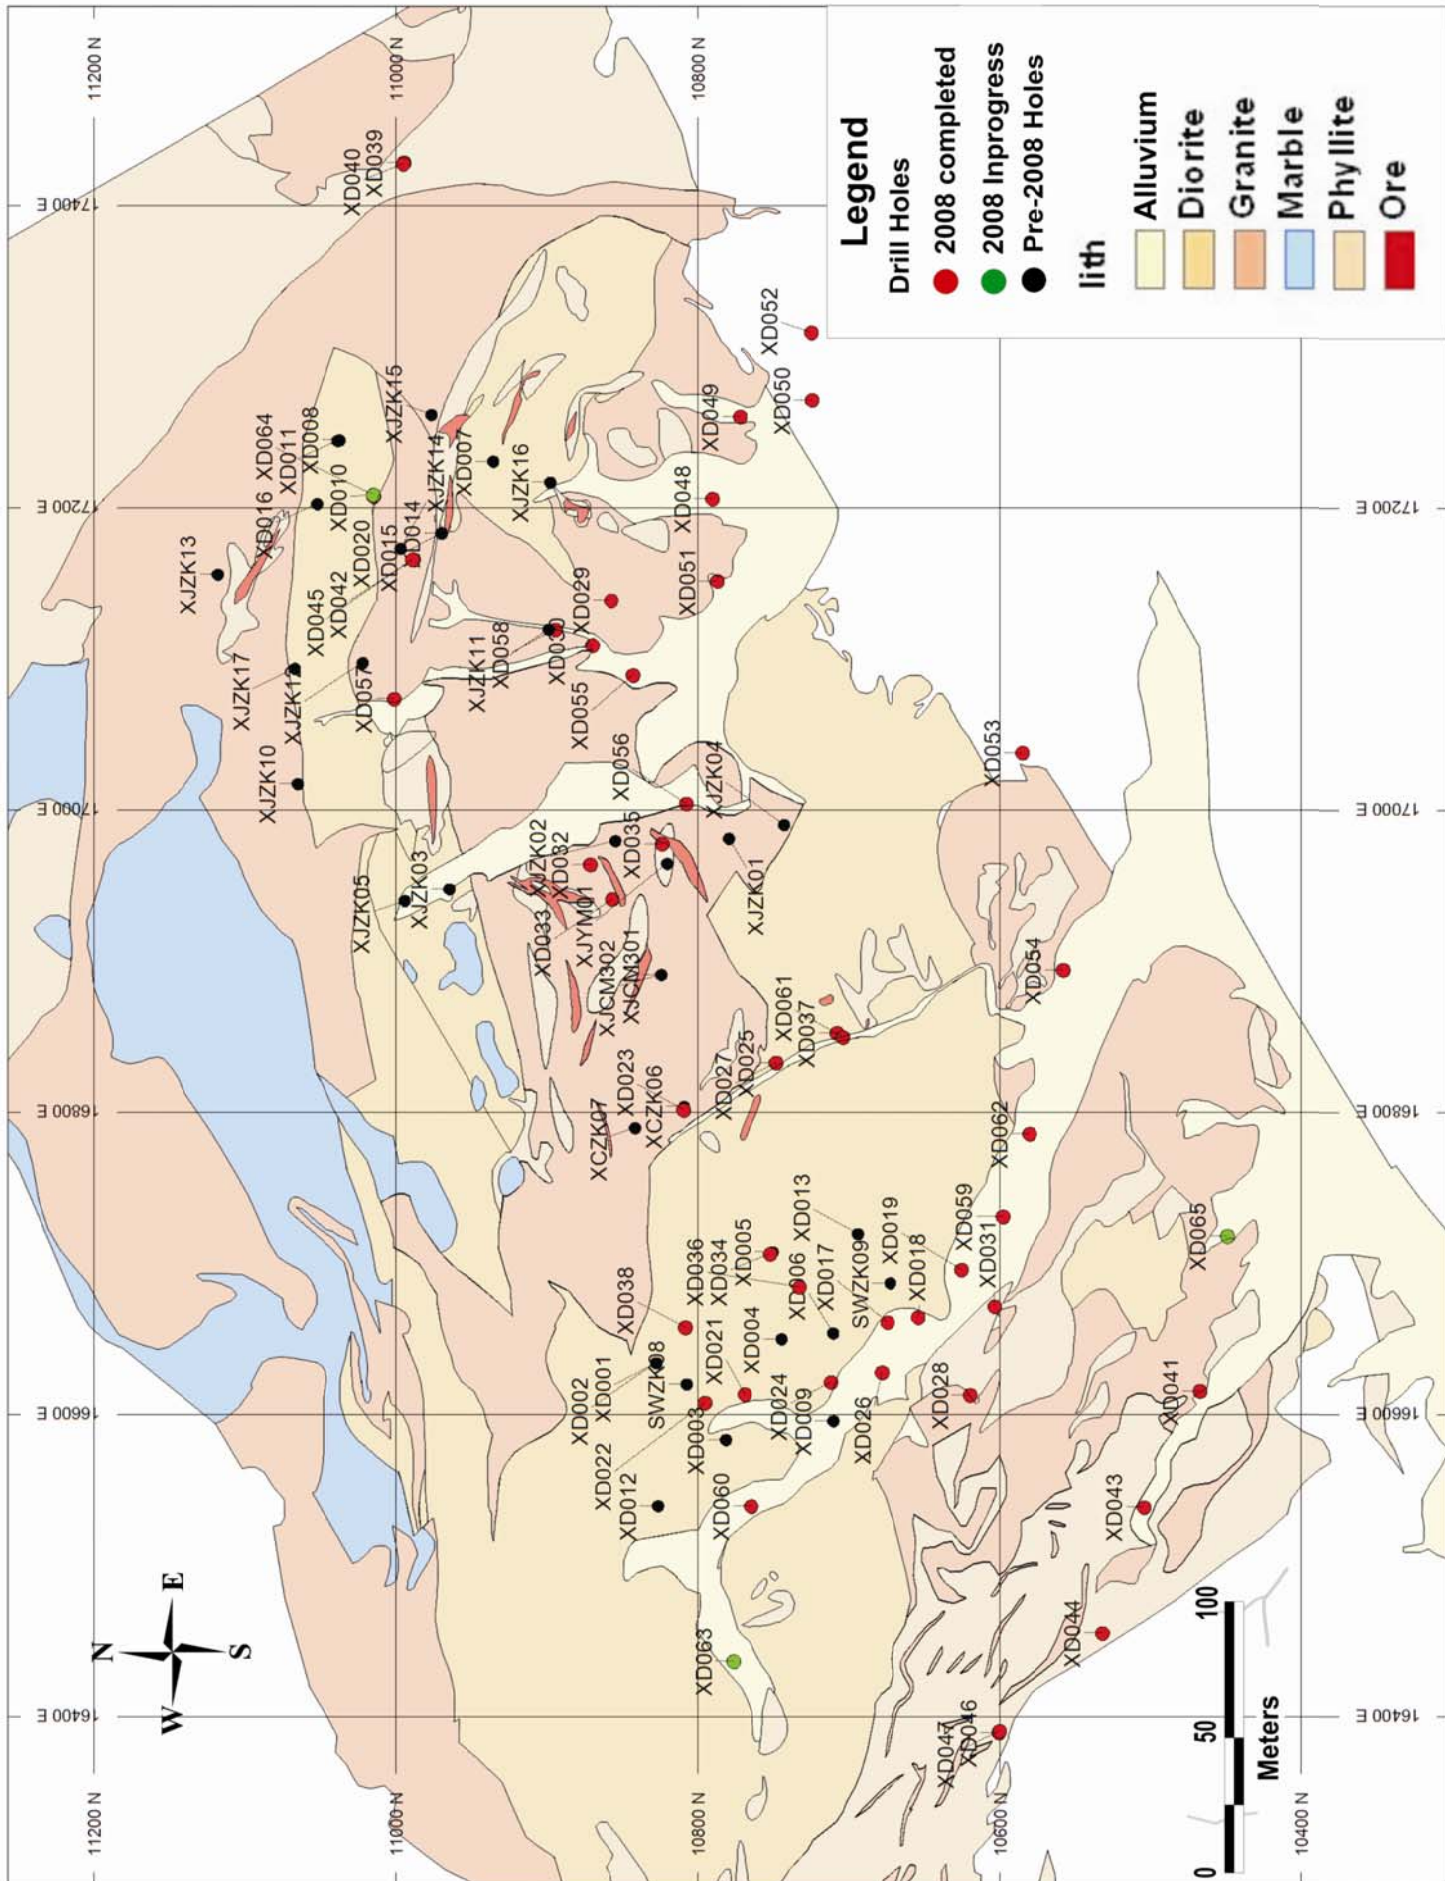

Figure 2 Efemcukuru Geochemistry

Figure 3 Sayacik Geochemistry

eldorado gold

Figure 4 XJG Drill Hole Location Map

Figure 5 TANJIANSHAN License Area Location Map

Figure 6 AuEx Joint Venture Projects

-  Sediment hosted Au deposits
-  Volcanic hosted Au deposits
-  JV Locations