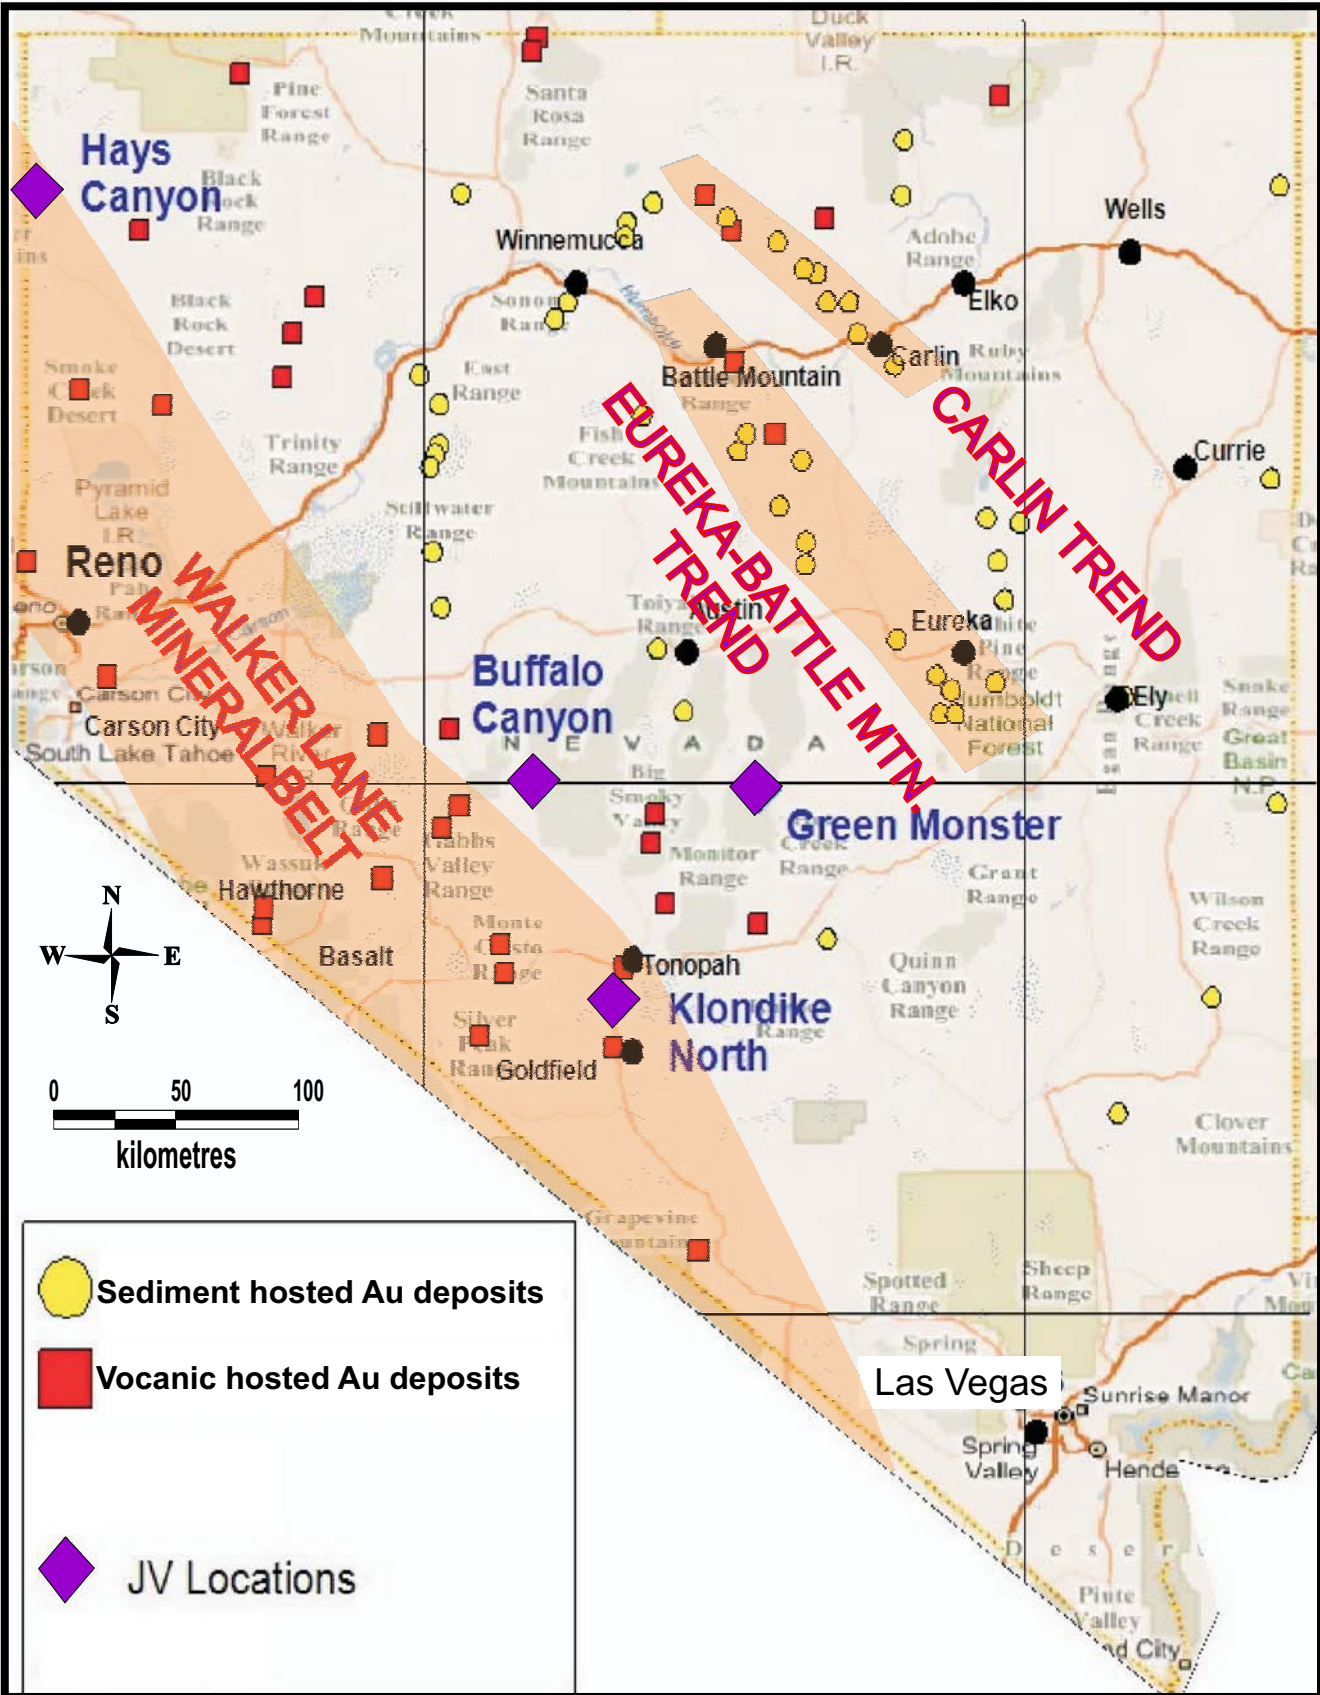

Figure 2 Efemcukuru Geochemistry

Figure 3 Sayacik Geochemistry

eldorado gold

Figure 4 XJG Drill Hole Location Map

Figure 5 TANJIANSHAN License Area Location Map

Figure 6 AuEx Joint Venture Projects

-  Sediment hosted Au deposits
-  Volcanic hosted Au deposits
-  JV Locations