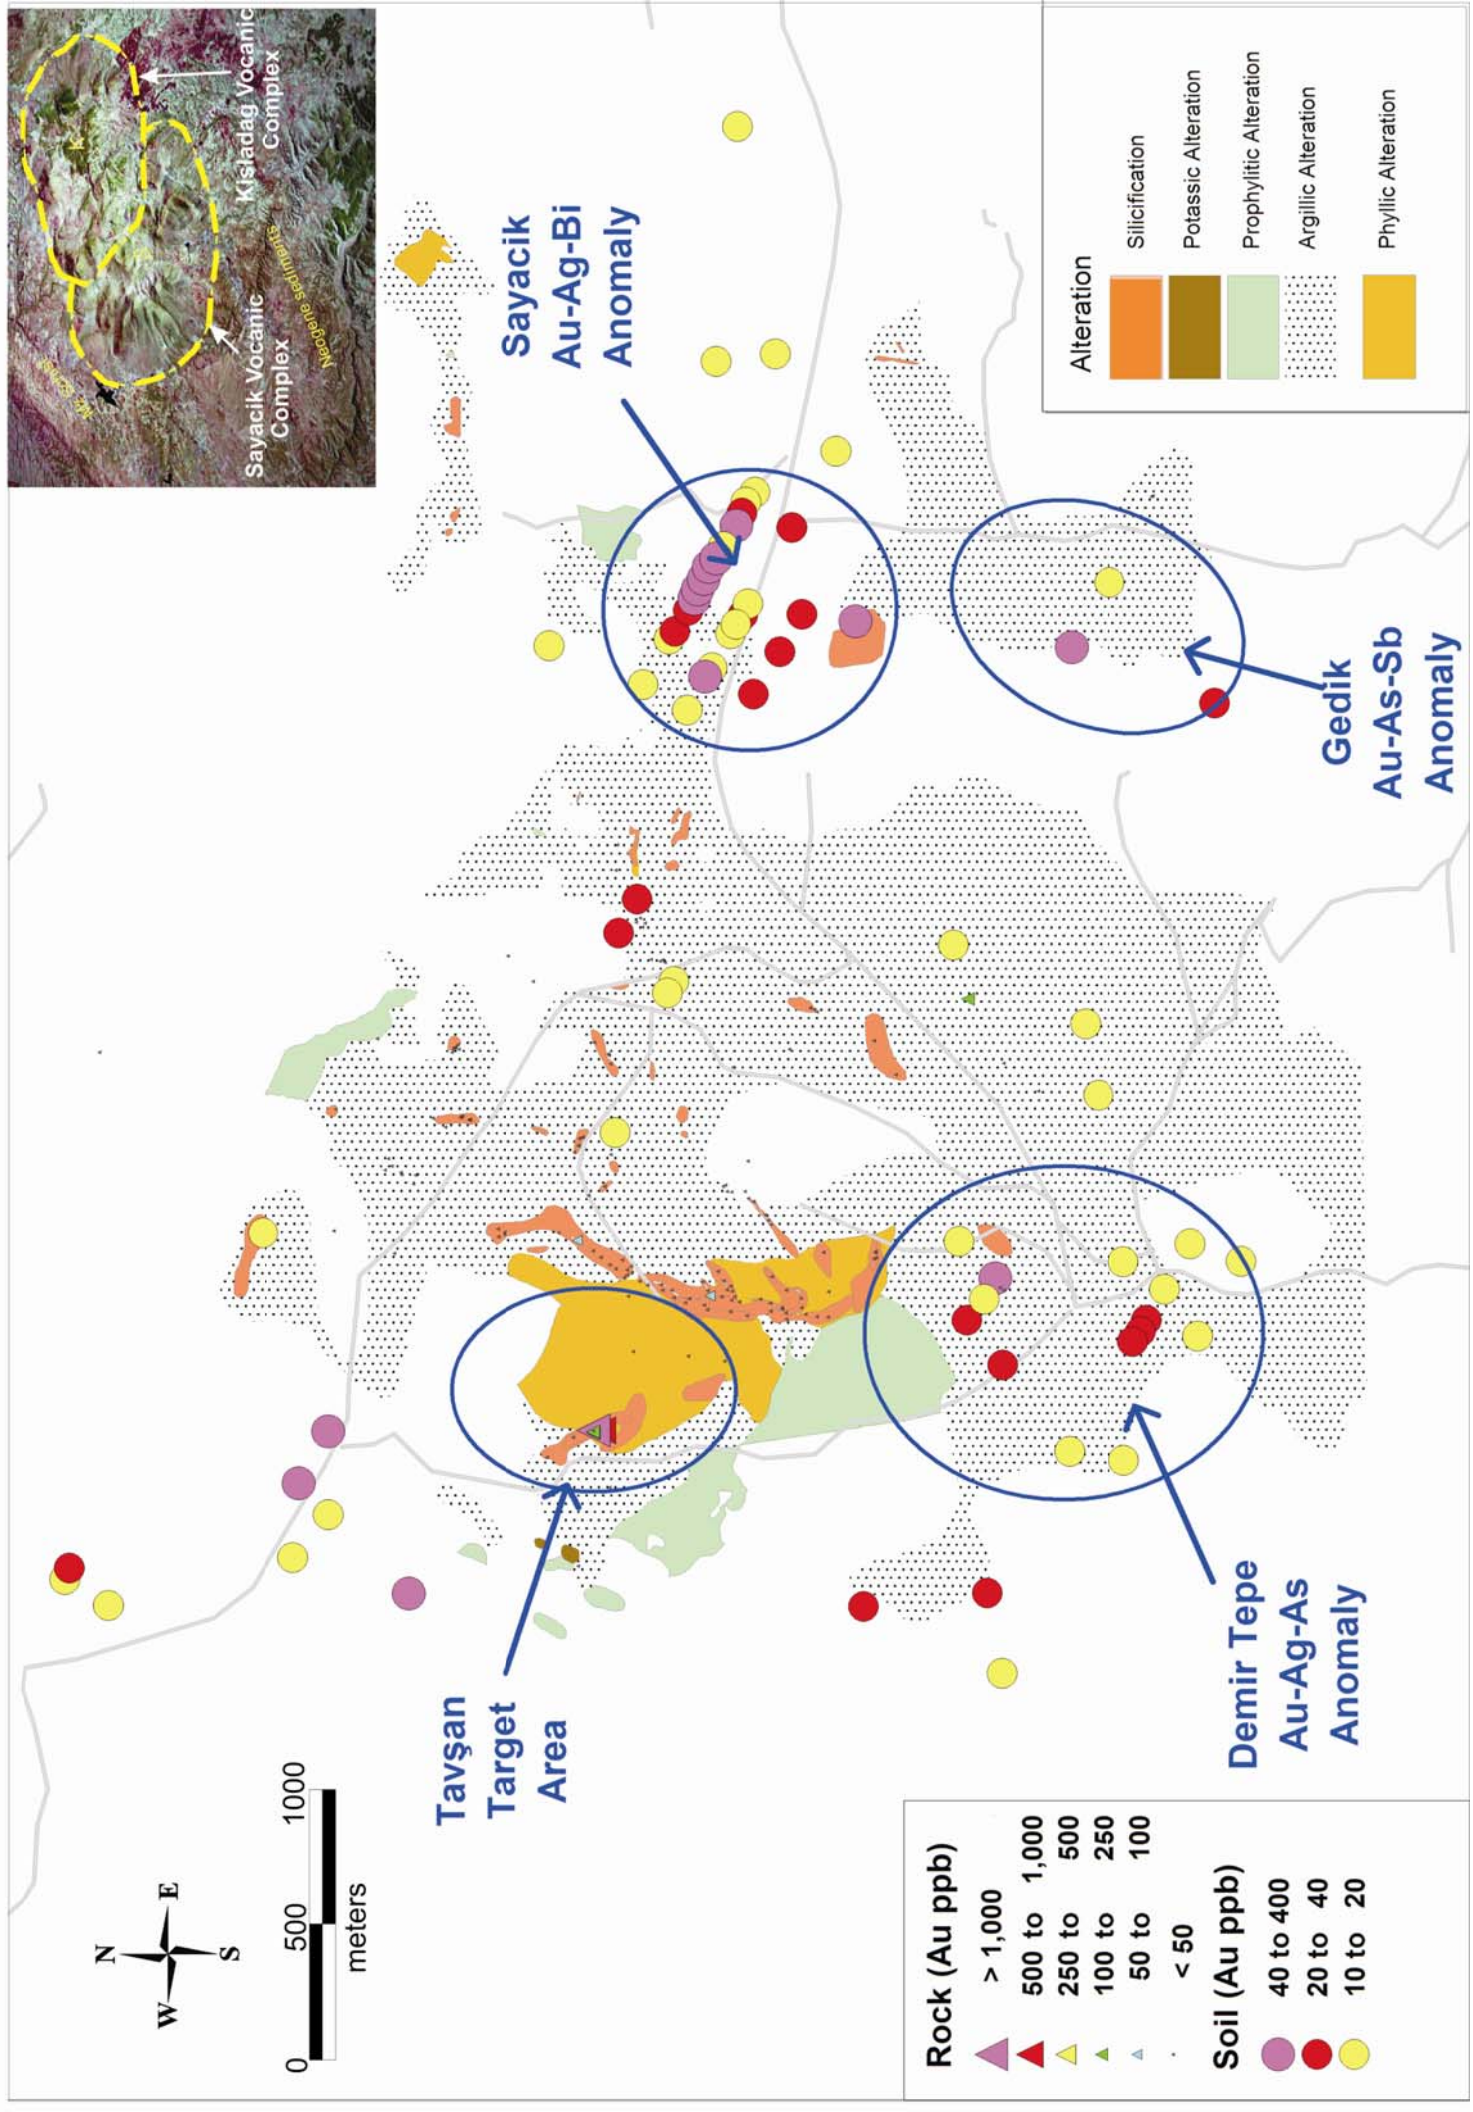

Figure 2 Efemcukuru Geochemistry

Figure 3 Sayacik Geochemistry

eldorado gold

Figure 4 XJG Drill Hole Location Map

Figure 5 TANJIANSHAN License Area Location Map

Figure 6 AuEx Joint Venture Projects

-  Sediment hosted Au deposits
-  Volcanic hosted Au deposits
-  JV Locations