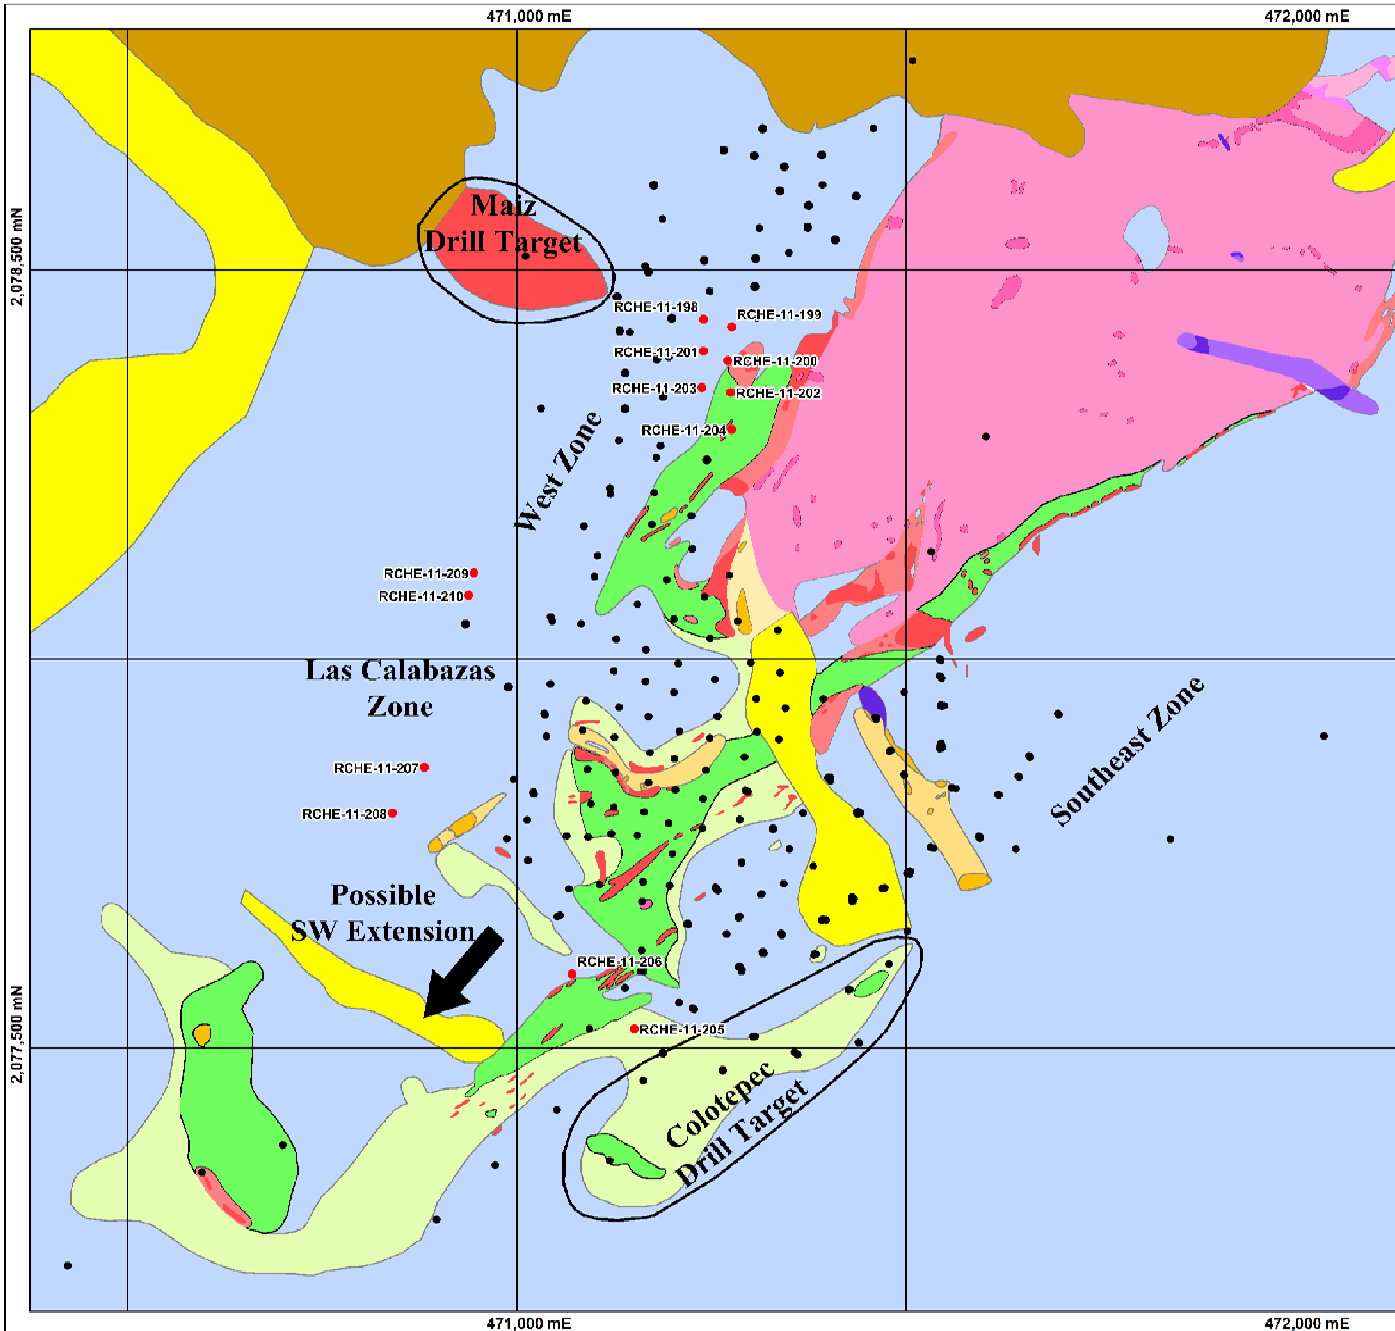

**Cerro Jumil Project
2011 Drill Hole
Location Map**

Explanation

- Recent Drilling
- Previous Drilling
- Drill Target

Mineral Related Alteration

Cerro Jumil Targets