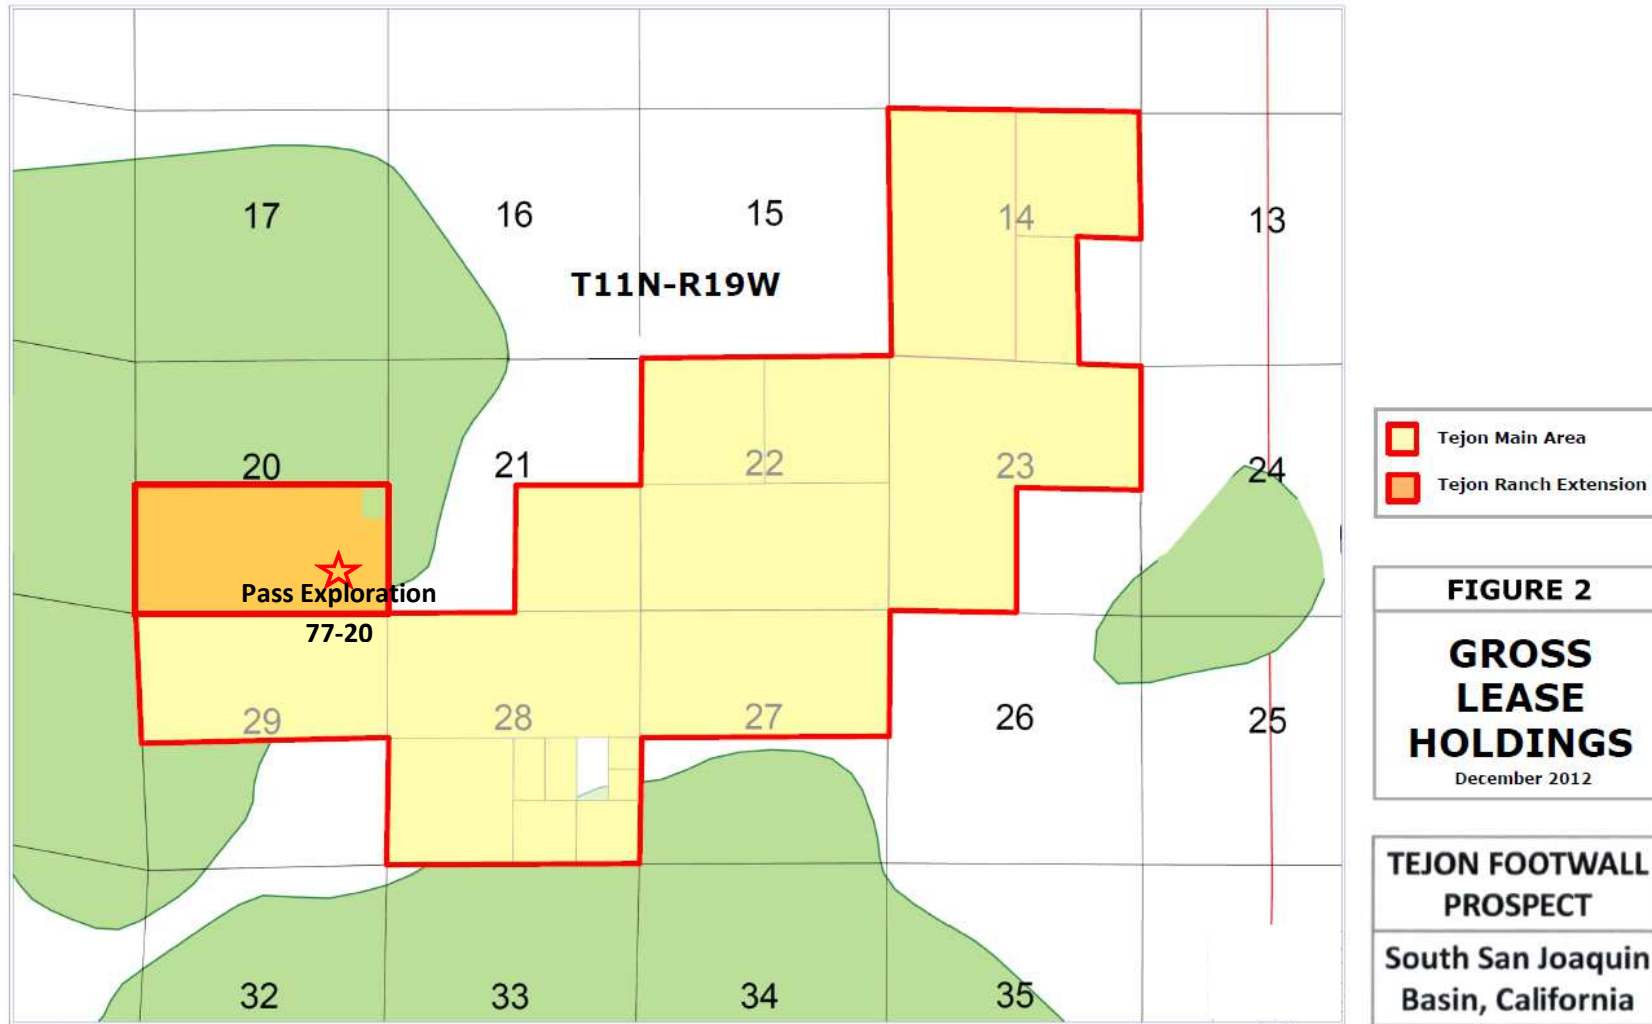

Location map of Tejon Extension Ranch and Pass Exploration 77-20 well¹

Notes

¹ Sproule Report dated November 30, 2012