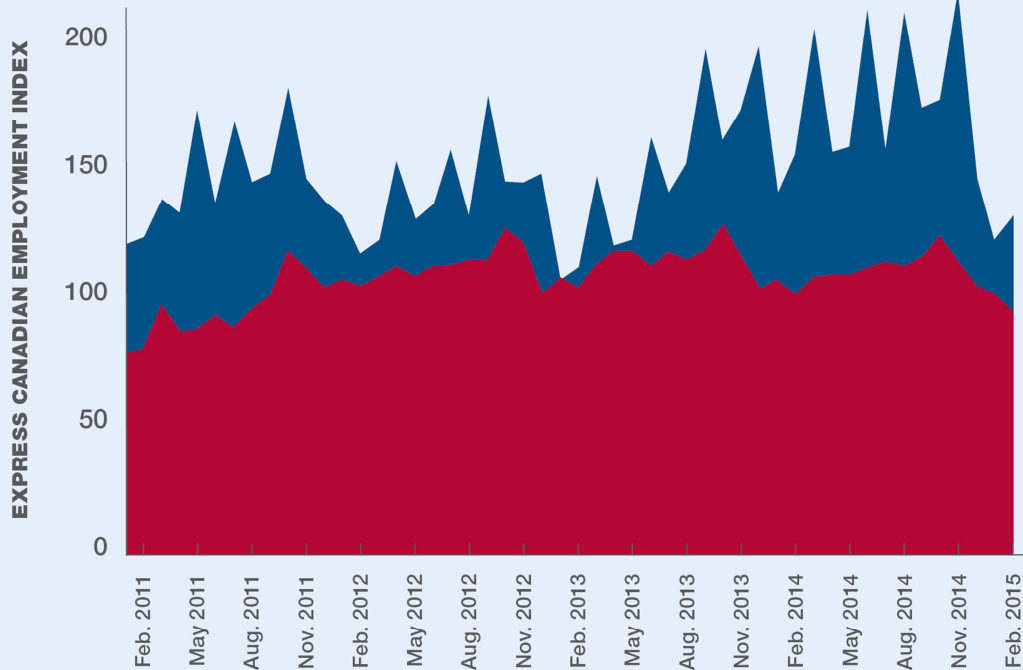

## 2015 EXPRESS INDEX TO CANADIAN STAFFING INDEX MONTHLY COMPARISON

- ACSESS INDEX (representing the total number of Billable Hours in CAN)
- EXPRESS INDEX (representing the total number of Billable Hours in CAN)