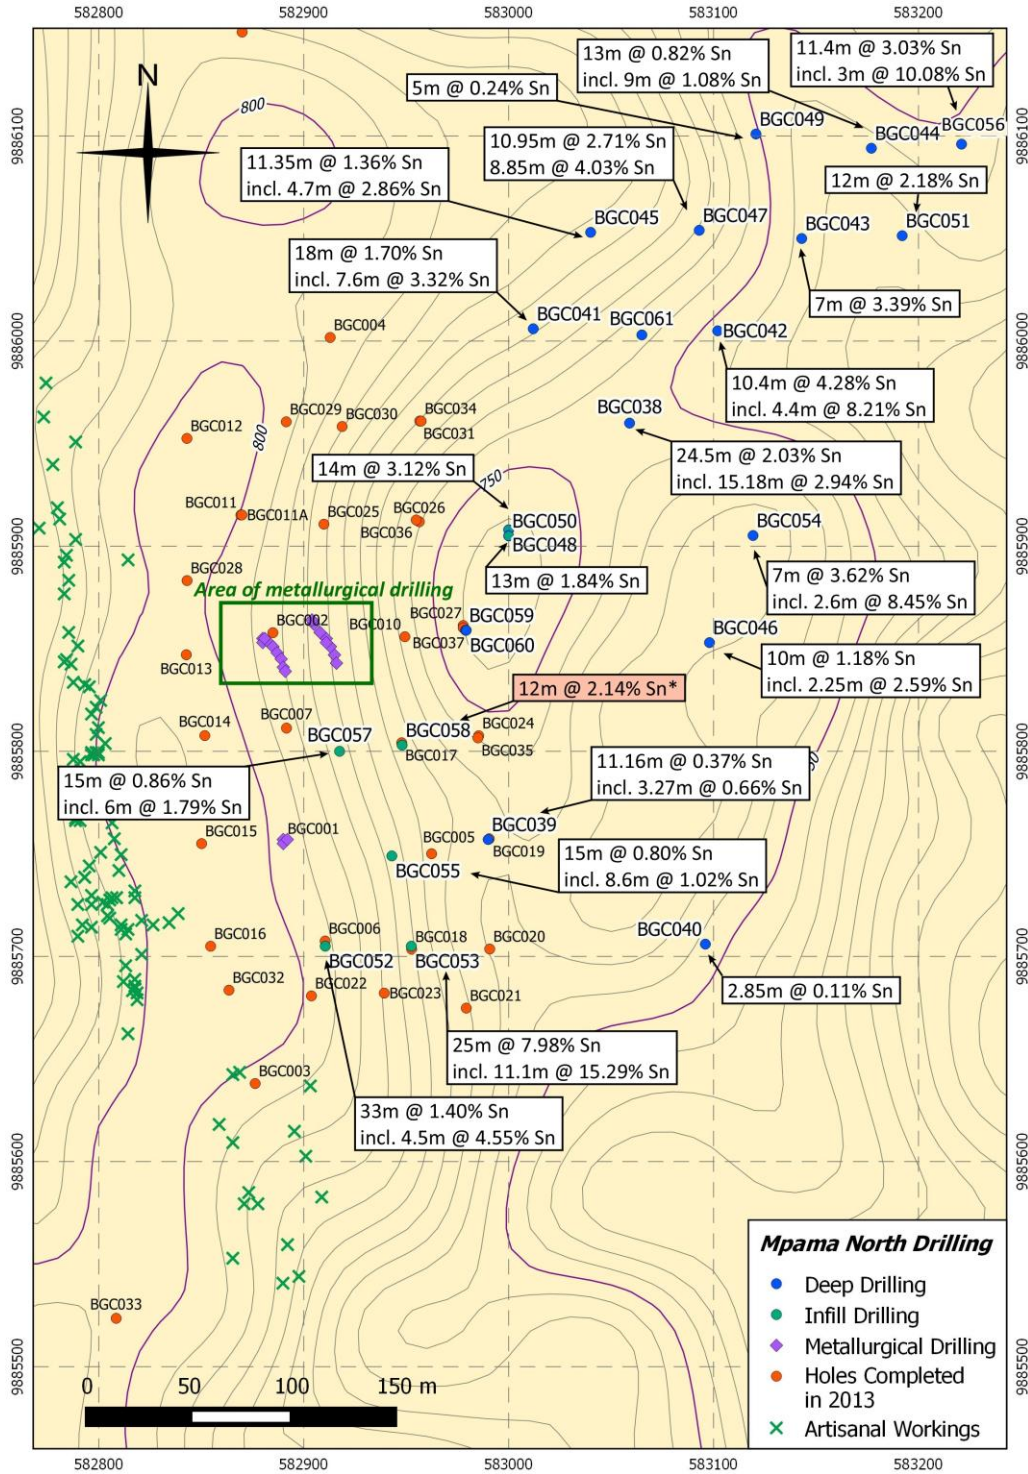

Figure 1: Location of deep drill holes and metallurgical drill holes at Mpama North

**Incomplete interval: samples after 134m lost*