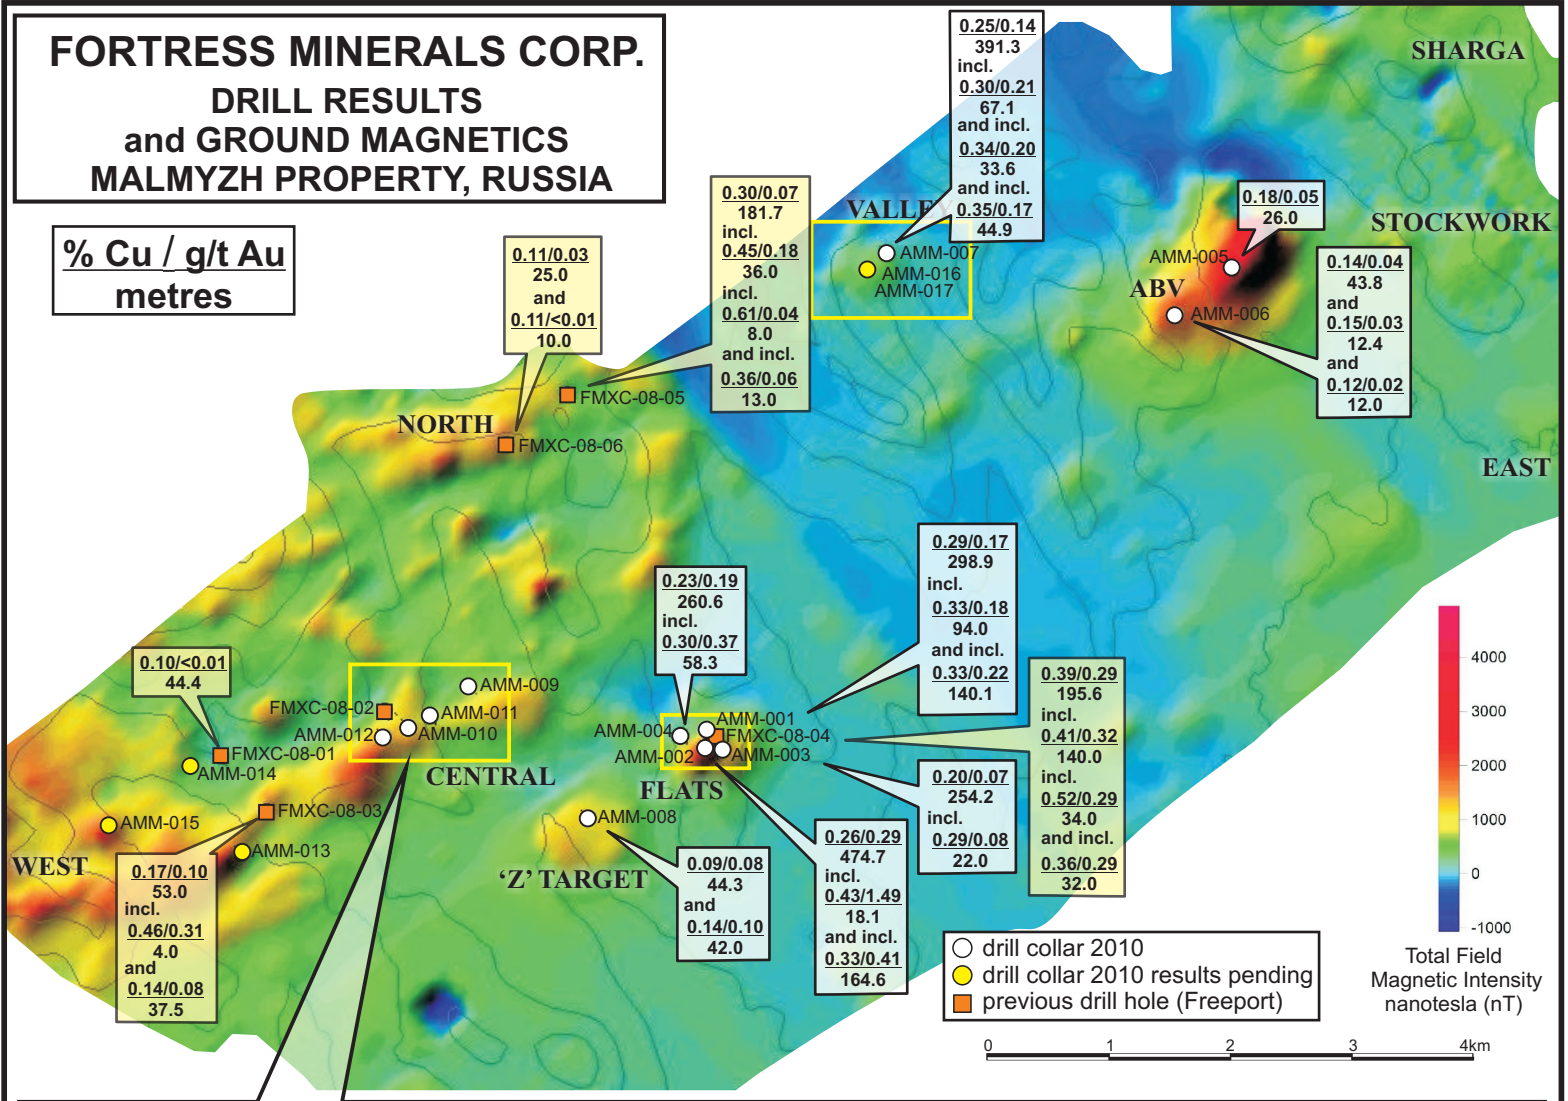

**FORTRESS MINERALS CORP.
PROPERTY LOCATION FIGURE
MALMYZH AND SVETLOYE
KHABAROVSK KRAI, RUSSIA**

figure 1

FORTRESS MINERALS CORP. DRILL RESULTS and GROUND MAGNETICS MALMYZH PROPERTY, RUSSIA

figure 2

FORTRESS MINERALS CORP. DRILL RESULTS and GROUND MAGNETICS MALMYZH PROPERTY, RUSSIA

**% Cu / g/t Au
metres**

**% Cu / g/t Au
metres**

VALLEY TARGET DRILL PLAN figure 3

FORTRESS MINERALS CORP. DRILL RESULTS and GROUND MAGNETICS MALMYZH PROPERTY, RUSSIA

**% Cu / g/t Au
metres**

**% Cu / g/t Au
metres**