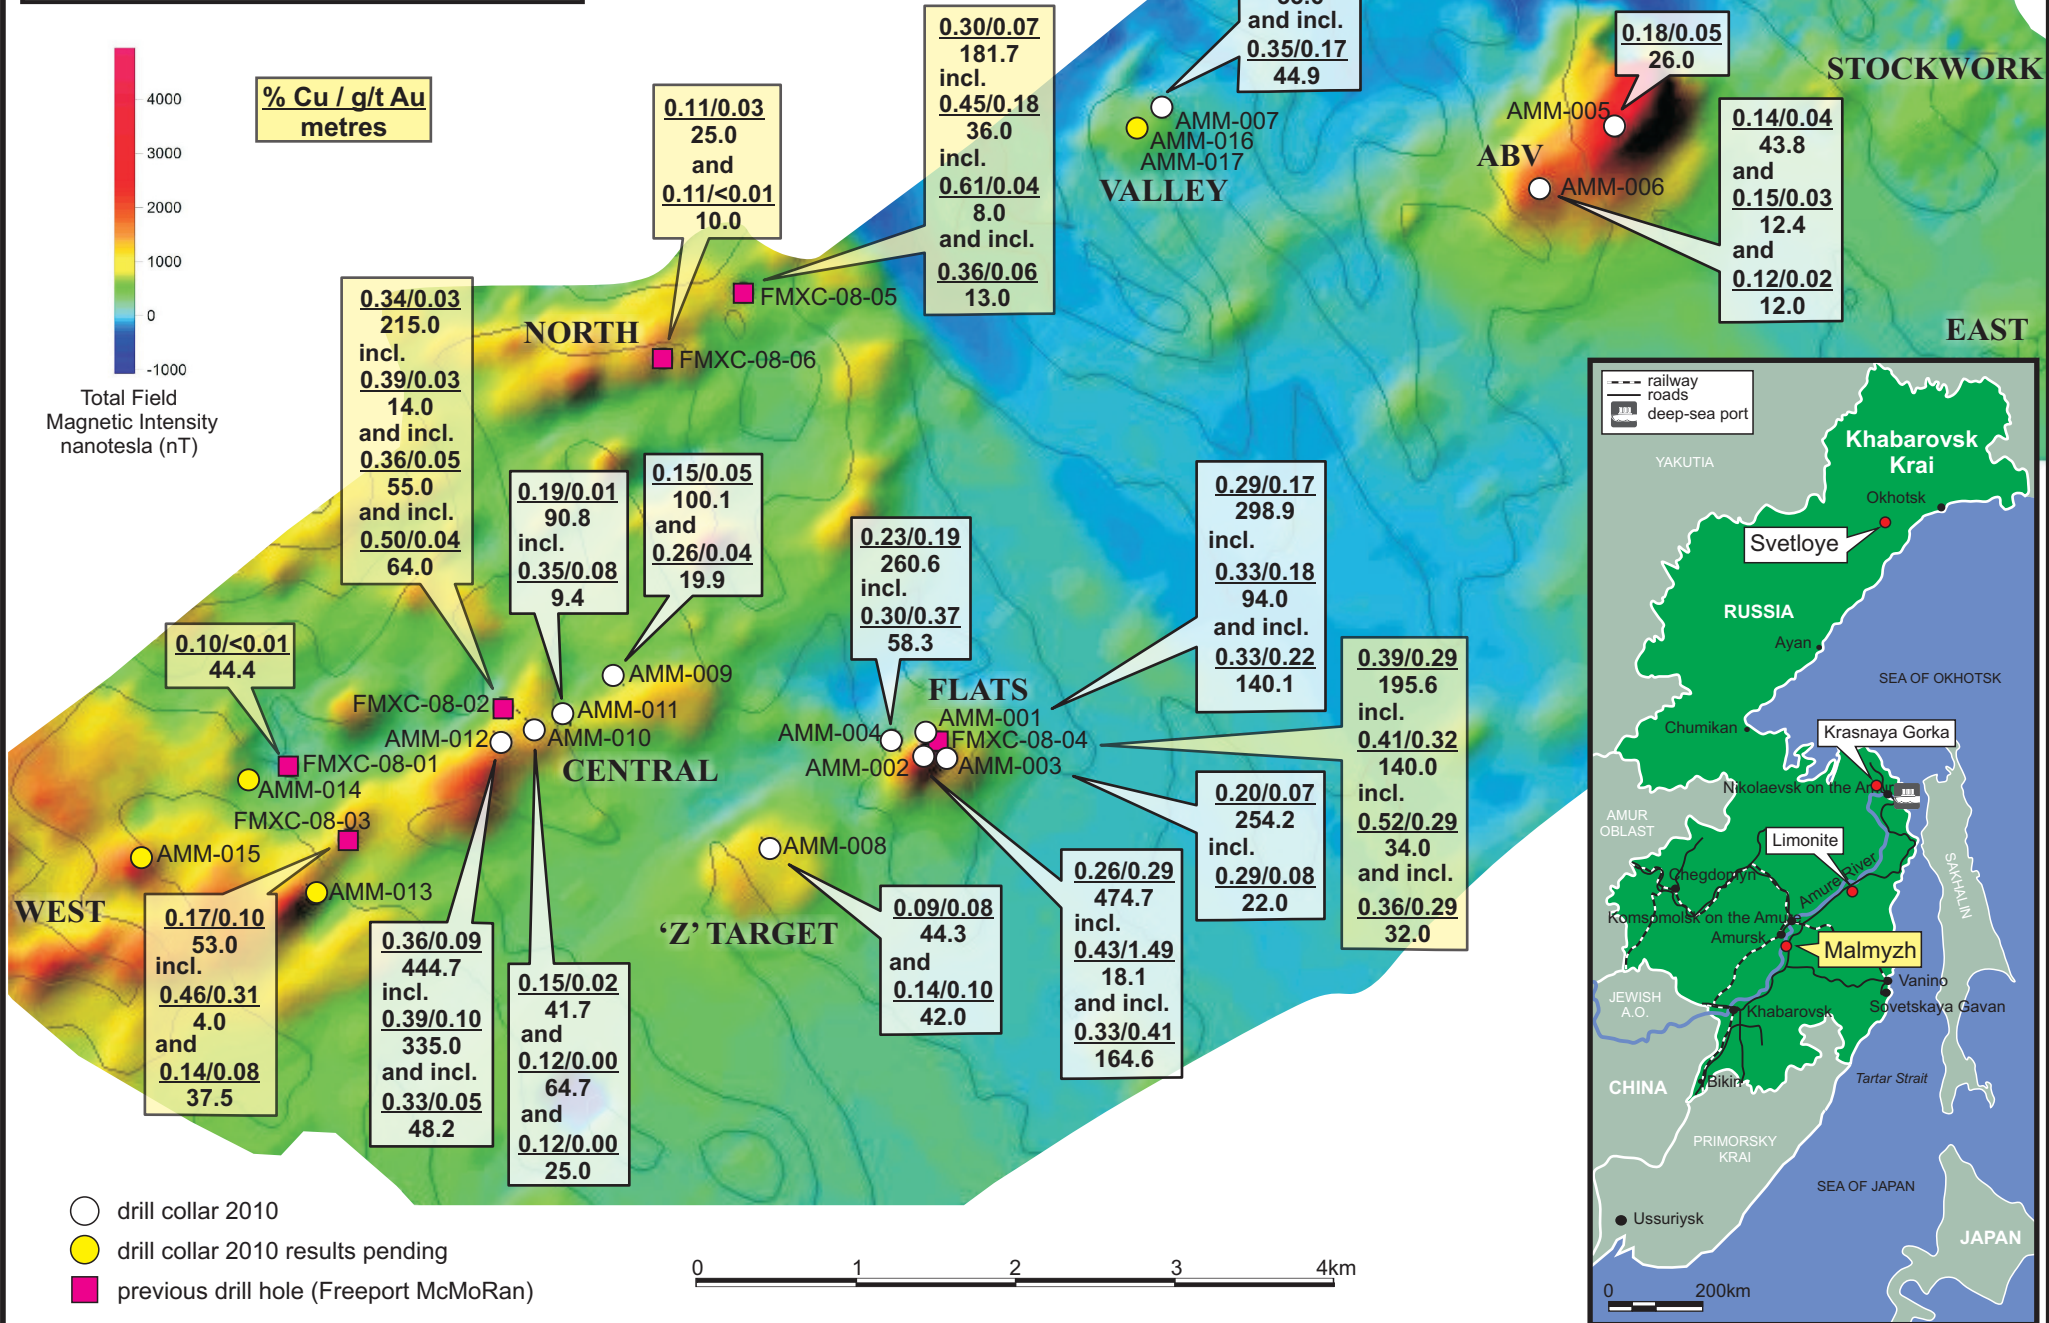

**FORTRESS MINERALS CORP.
PROPERTY LOCATION FIGURE
MALMYZH AND SVETLOYE
KHABAROVSK KRAI, RUSSIA**

figure 1

FORTRESS MINERALS CORP. DRILL RESULTS and GROUND MAGNETICS MALMYZH PROPERTY, RUSSIA

figure 2

FORTRESS MINERALS CORP. DRILL RESULTS and GROUND MAGNETICS MALMYZH PROPERTY, RUSSIA

**% Cu / g/t Au
metres**

**% Cu / g/t Au
metres**

VALLEY TARGET DRILL PLAN figure 3

FORTRESS MINERALS CORP. DRILL RESULTS and GROUND MAGNETICS MALMYZH PROPERTY, RUSSIA

**% Cu / g/t Au
metres**

**% Cu / g/t Au
metres**