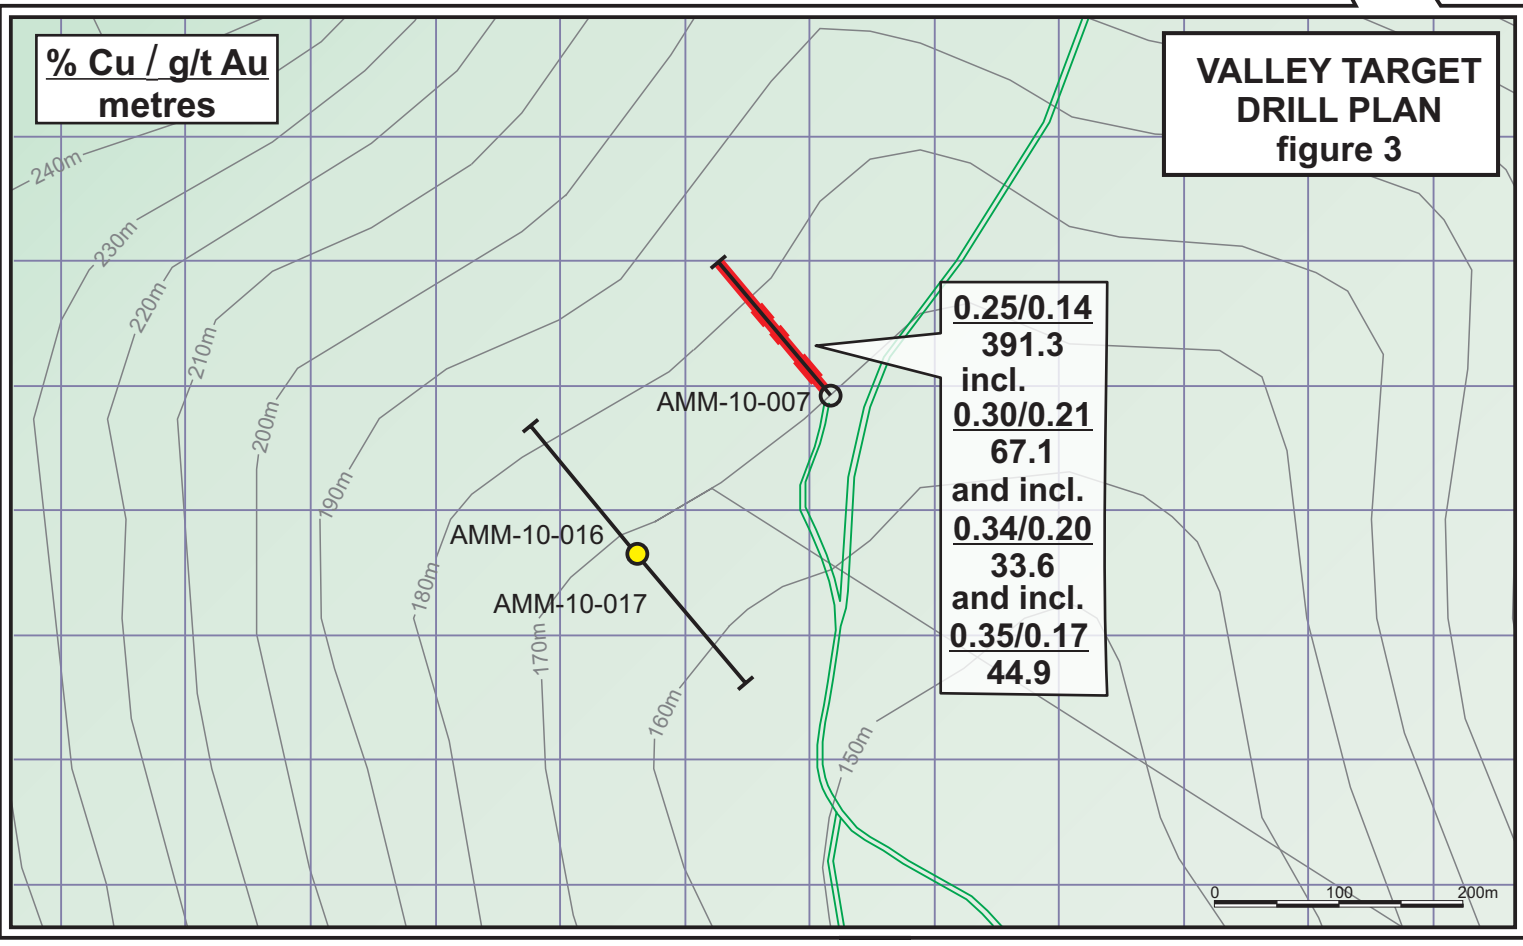

**FORTRESS MINERALS CORP.
PROPERTY LOCATION FIGURE
MALMYZH AND SVETLOYE
KHABAROVSK KRAI, RUSSIA**

figure 1

FORTRESS MINERALS CORP. DRILL RESULTS and GROUND MAGNETICS MALMYZH PROPERTY, RUSSIA

figure 2

FORTRESS MINERALS CORP. DRILL RESULTS and GROUND MAGNETICS MALMYZH PROPERTY, RUSSIA

**% Cu / g/t Au
metres**

**% Cu / g/t Au
metres**

VALLEY TARGET DRILL PLAN figure 3

FORTRESS MINERALS CORP. DRILL RESULTS and GROUND MAGNETICS MALMYZH PROPERTY, RUSSIA

**% Cu / g/t Au
metres**

**% Cu / g/t Au
metres**