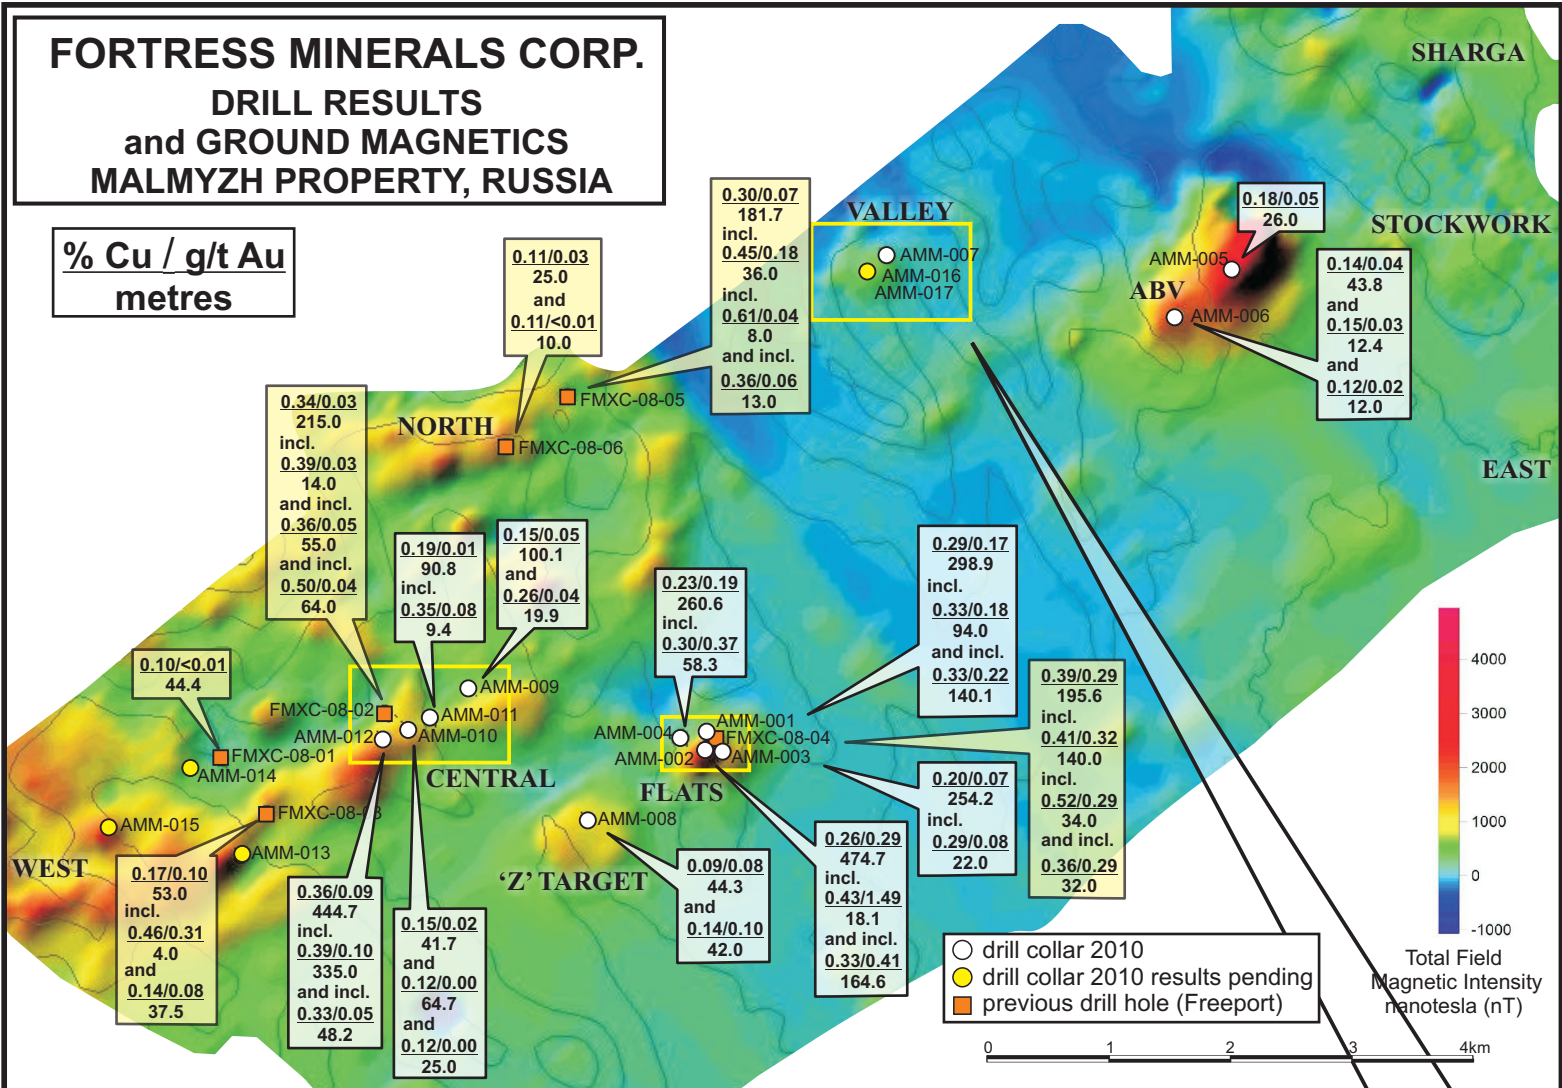

**FORTRESS MINERALS CORP.
PROPERTY LOCATION FIGURE
MALMYZH AND SVETLOYE
KHABAROVSK KRAI, RUSSIA**

figure 1

FORTRESS MINERALS CORP. DRILL RESULTS and GROUND MAGNETICS MALMYZH PROPERTY, RUSSIA

figure 2

FORTRESS MINERALS CORP. DRILL RESULTS and GROUND MAGNETICS MALMYZH PROPERTY, RUSSIA

**% Cu / g/t Au
metres**

**% Cu / g/t Au
metres**

VALLEY TARGET DRILL PLAN figure 3

FORTRESS MINERALS CORP. DRILL RESULTS and GROUND MAGNETICS MALMYZH PROPERTY, RUSSIA

**% Cu / g/t Au
metres**

**% Cu / g/t Au
metres**