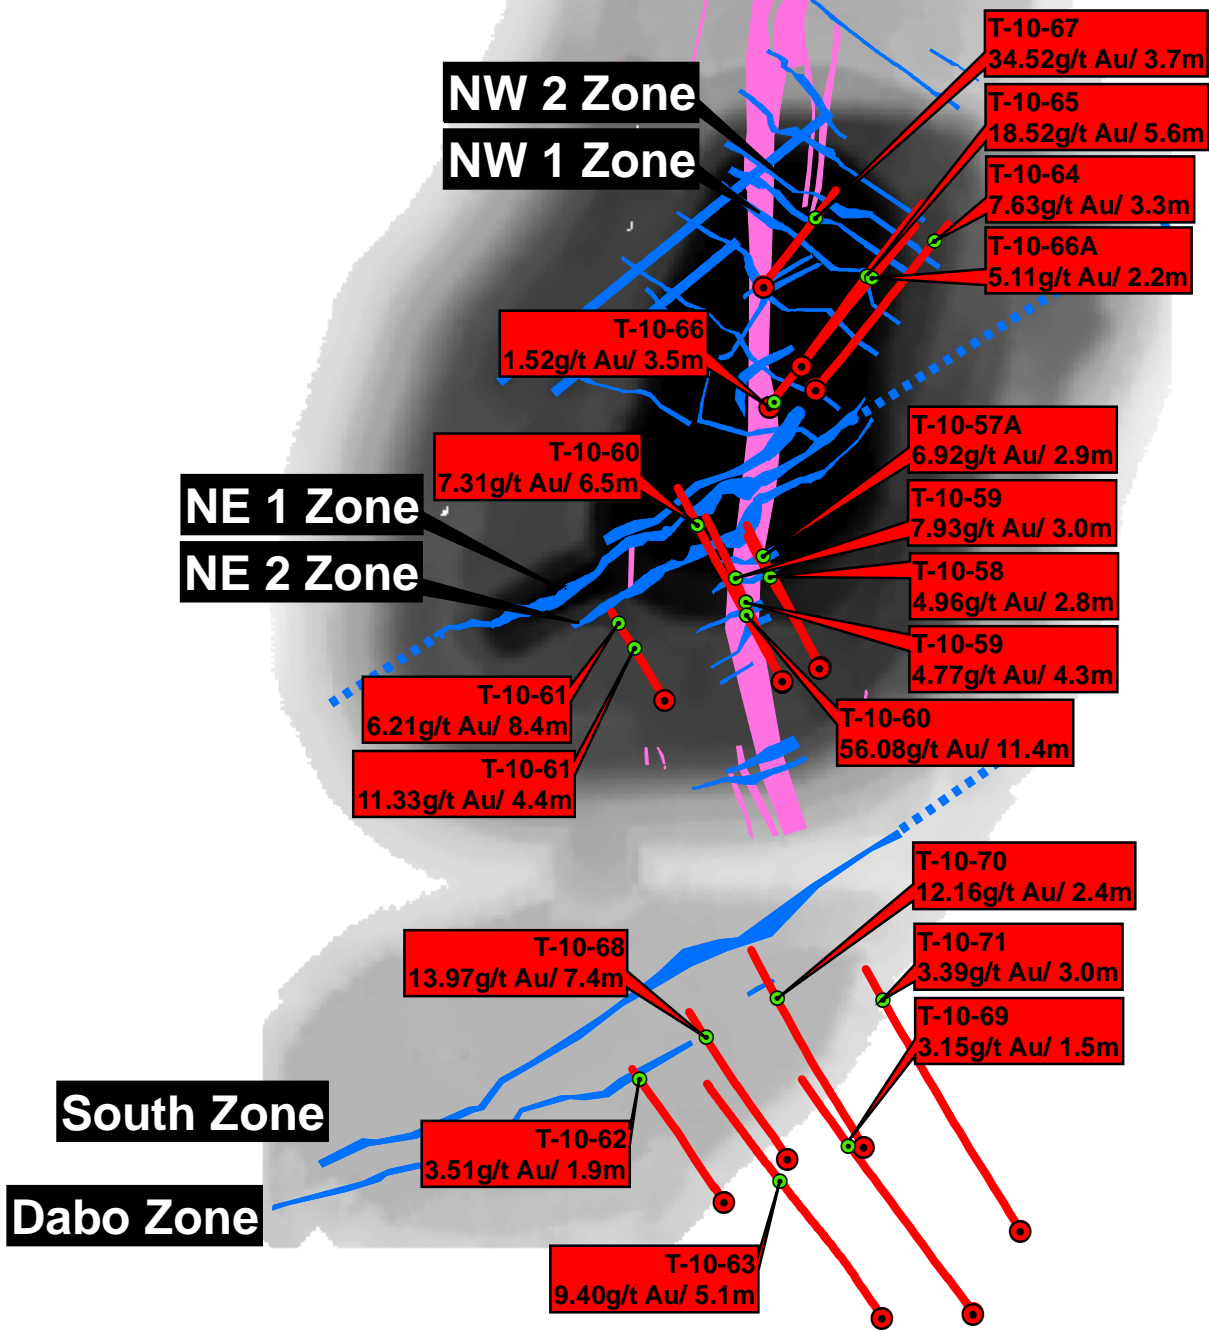

261500

262000

1432500

1432000

1431500

Tabakoto Pit
Select 2010 Significant Intercepts

- Select 2010 Significant Intercept
- Select 2010 Drill Hole
- Cross-Cutting Gold-Mineralized Zones
- Gold Bearing Structure
- Felsic to Intermediate Intrusion