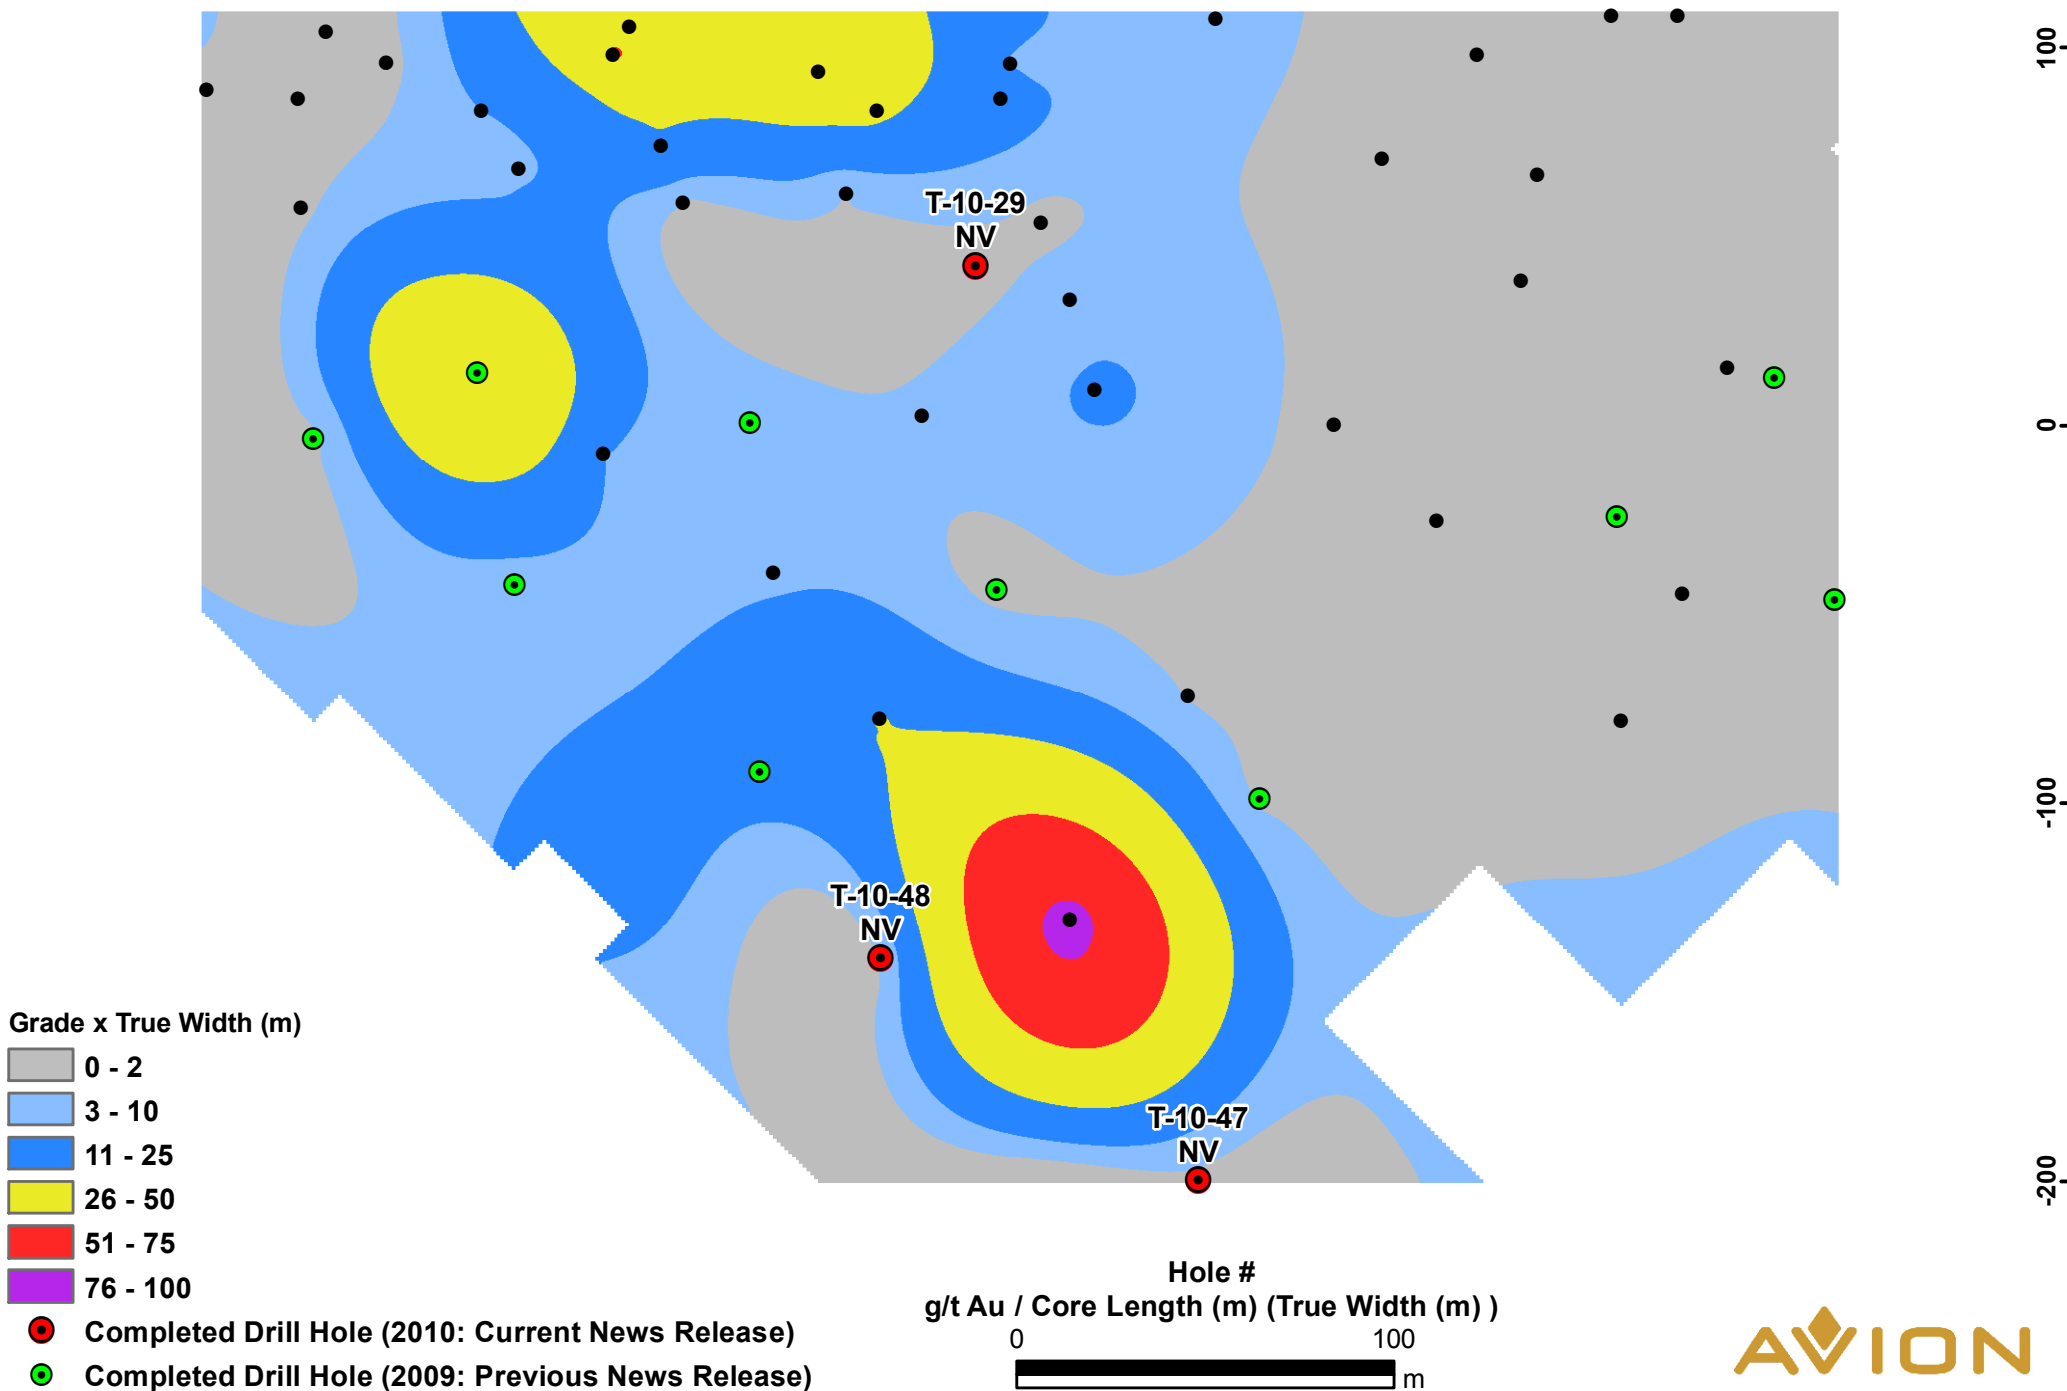

Long Section Tabakoto Pit - Dabo Zone (Facing North)

Figure 4