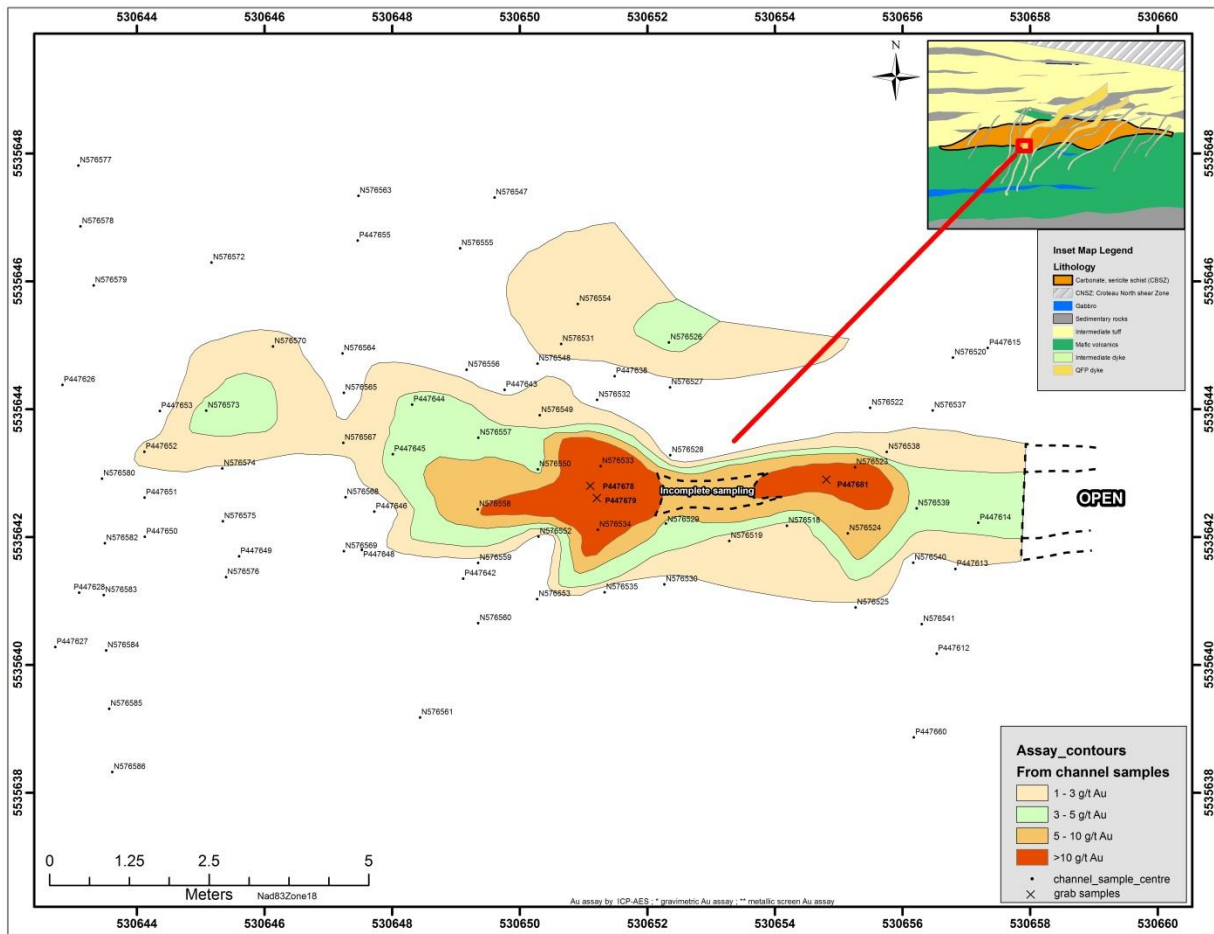

NORTHERN SUPERIOR RESOURCES INC.

1351C Kelly Lake Road
 Sudbury, Ontario, Canada
 P3E 5P5
 Tel: (705) 525- 0992
 Fax: (705) 525- 7701

FIGURE 1 FOR NOVEMBER 3, 2014 NEWS RELEASE

Figure 1. Distribution of gold mineralization associated with a high grade shoot in Trench 5, Croteau Est gold property, Chapais- Chibougamau gold- copper camp, Québec.