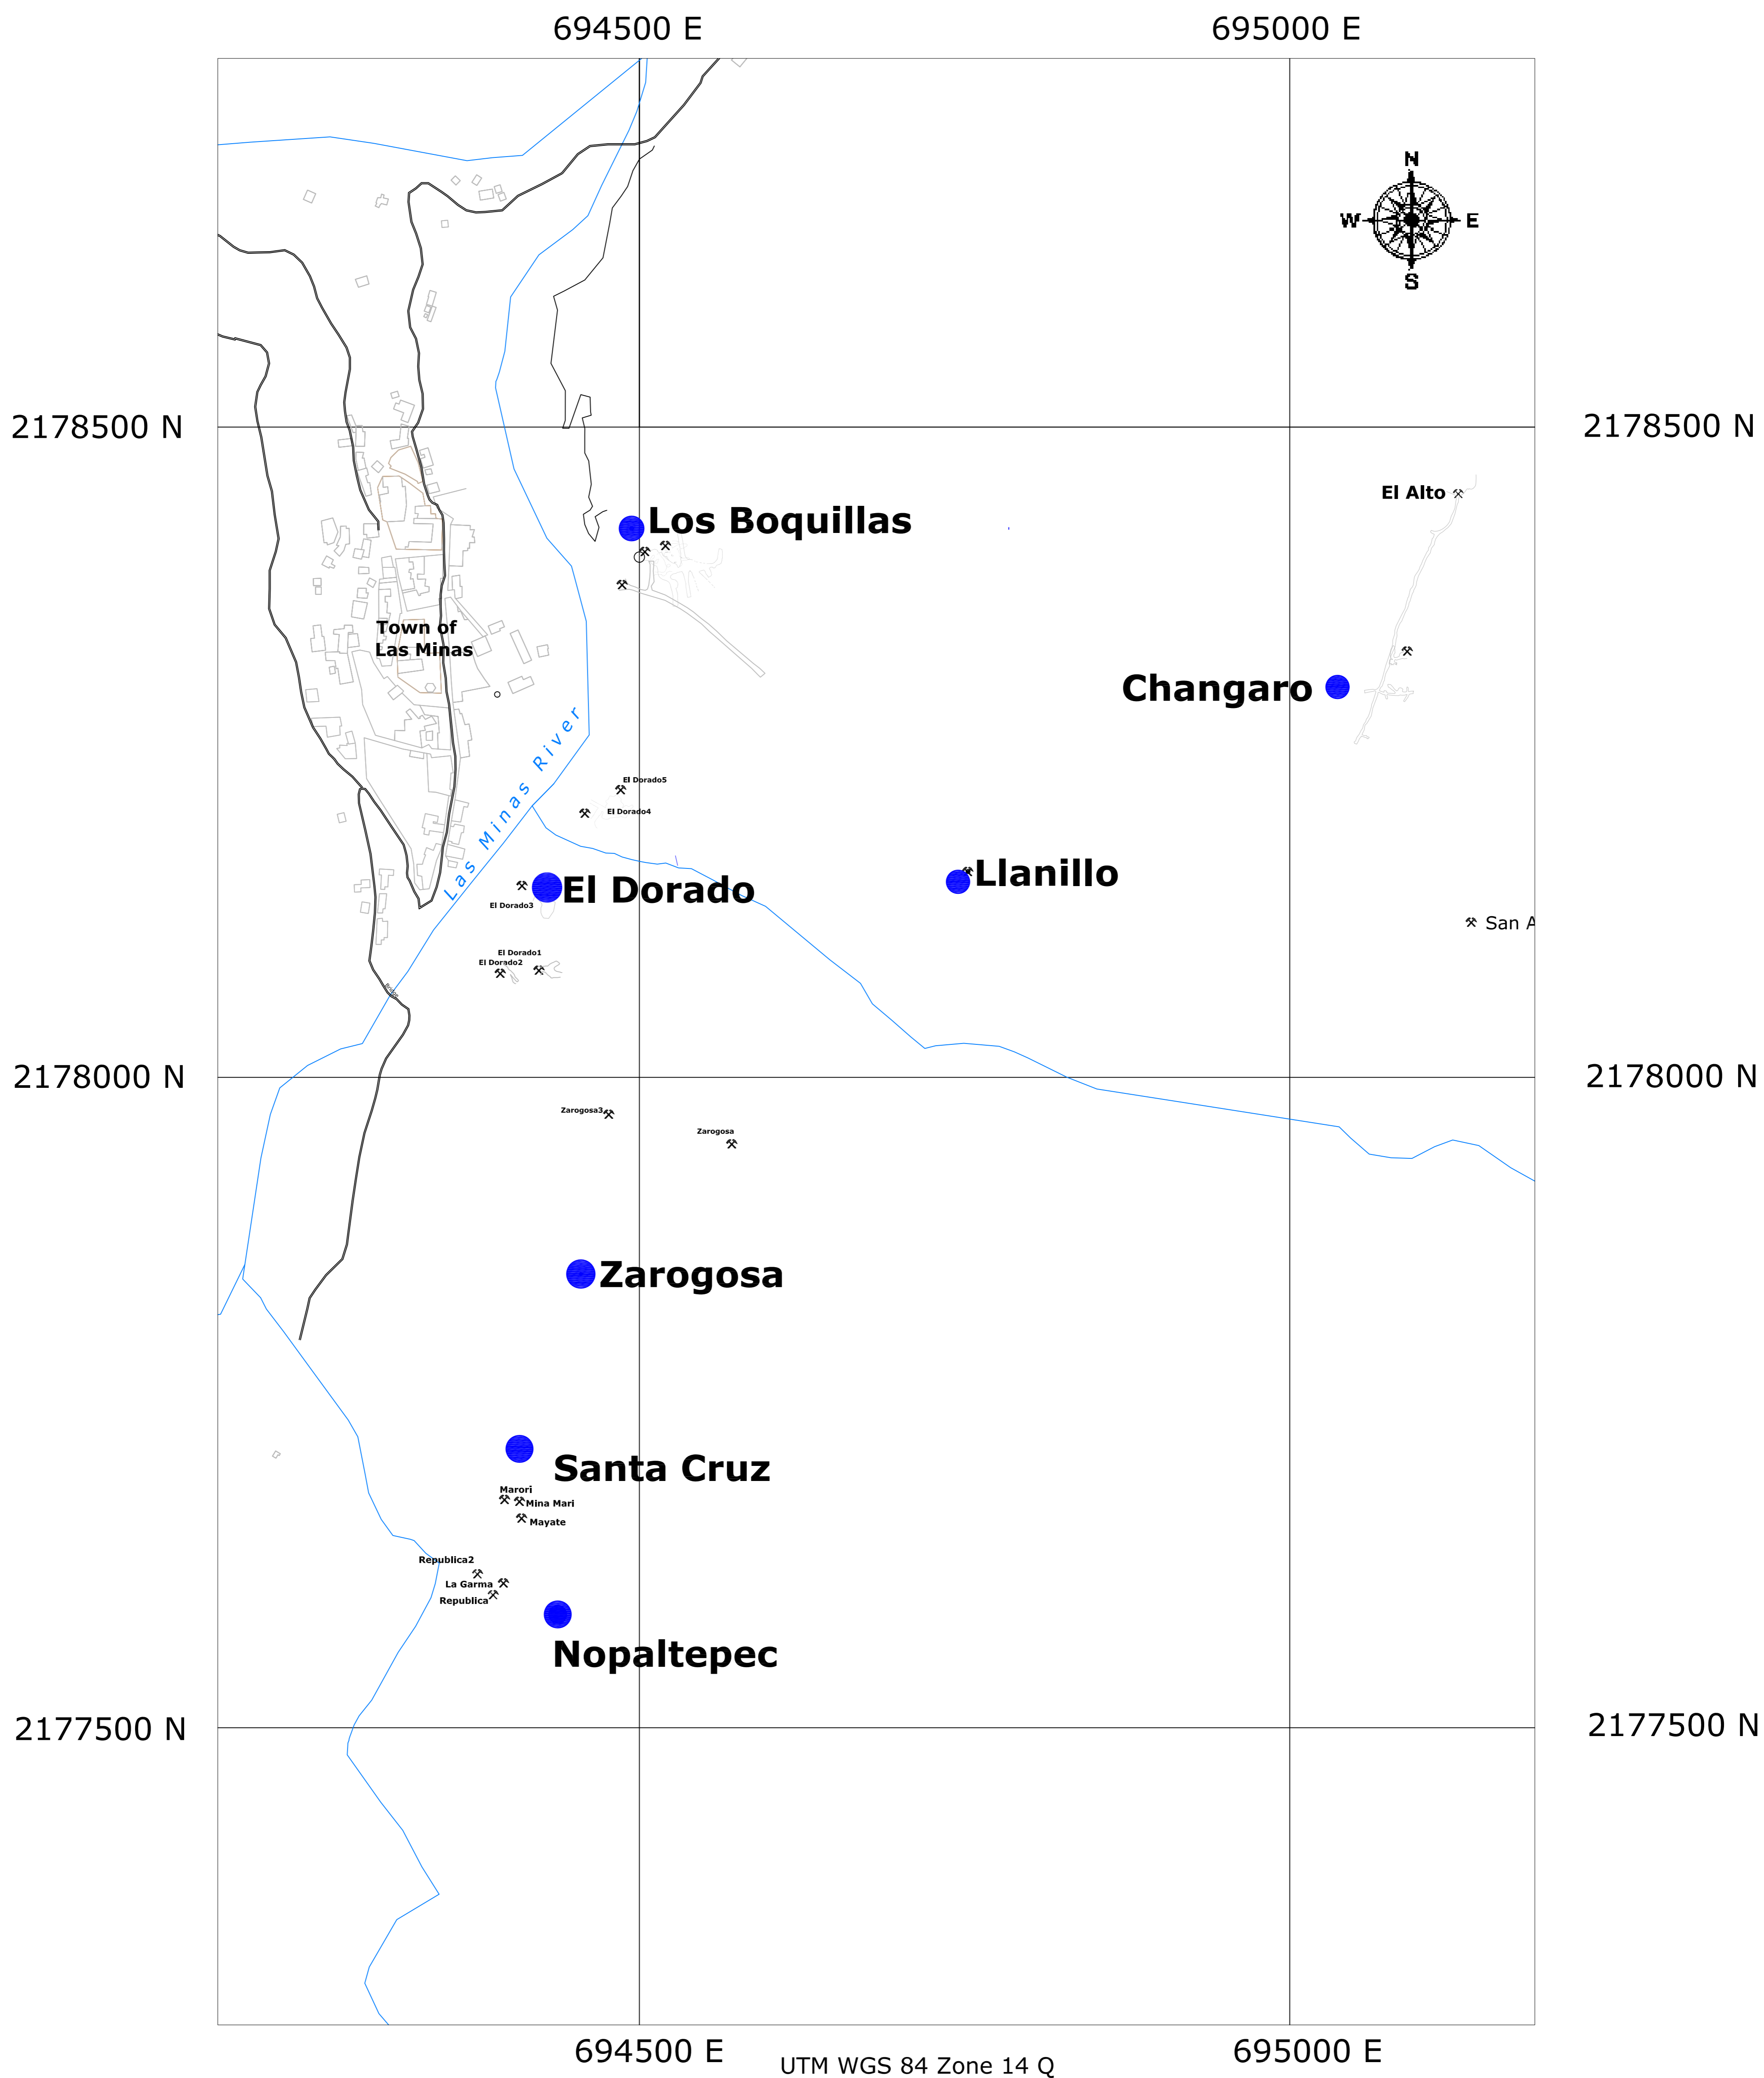

Figure A Plan View of Drill Hole Locations

Legend:

- Completed Diamond Drill Hole Location
- ⌘ - Historical Underground Mines

Source Exploration Corp.
Las Minas Project

Plan View of Drill Hole Locations