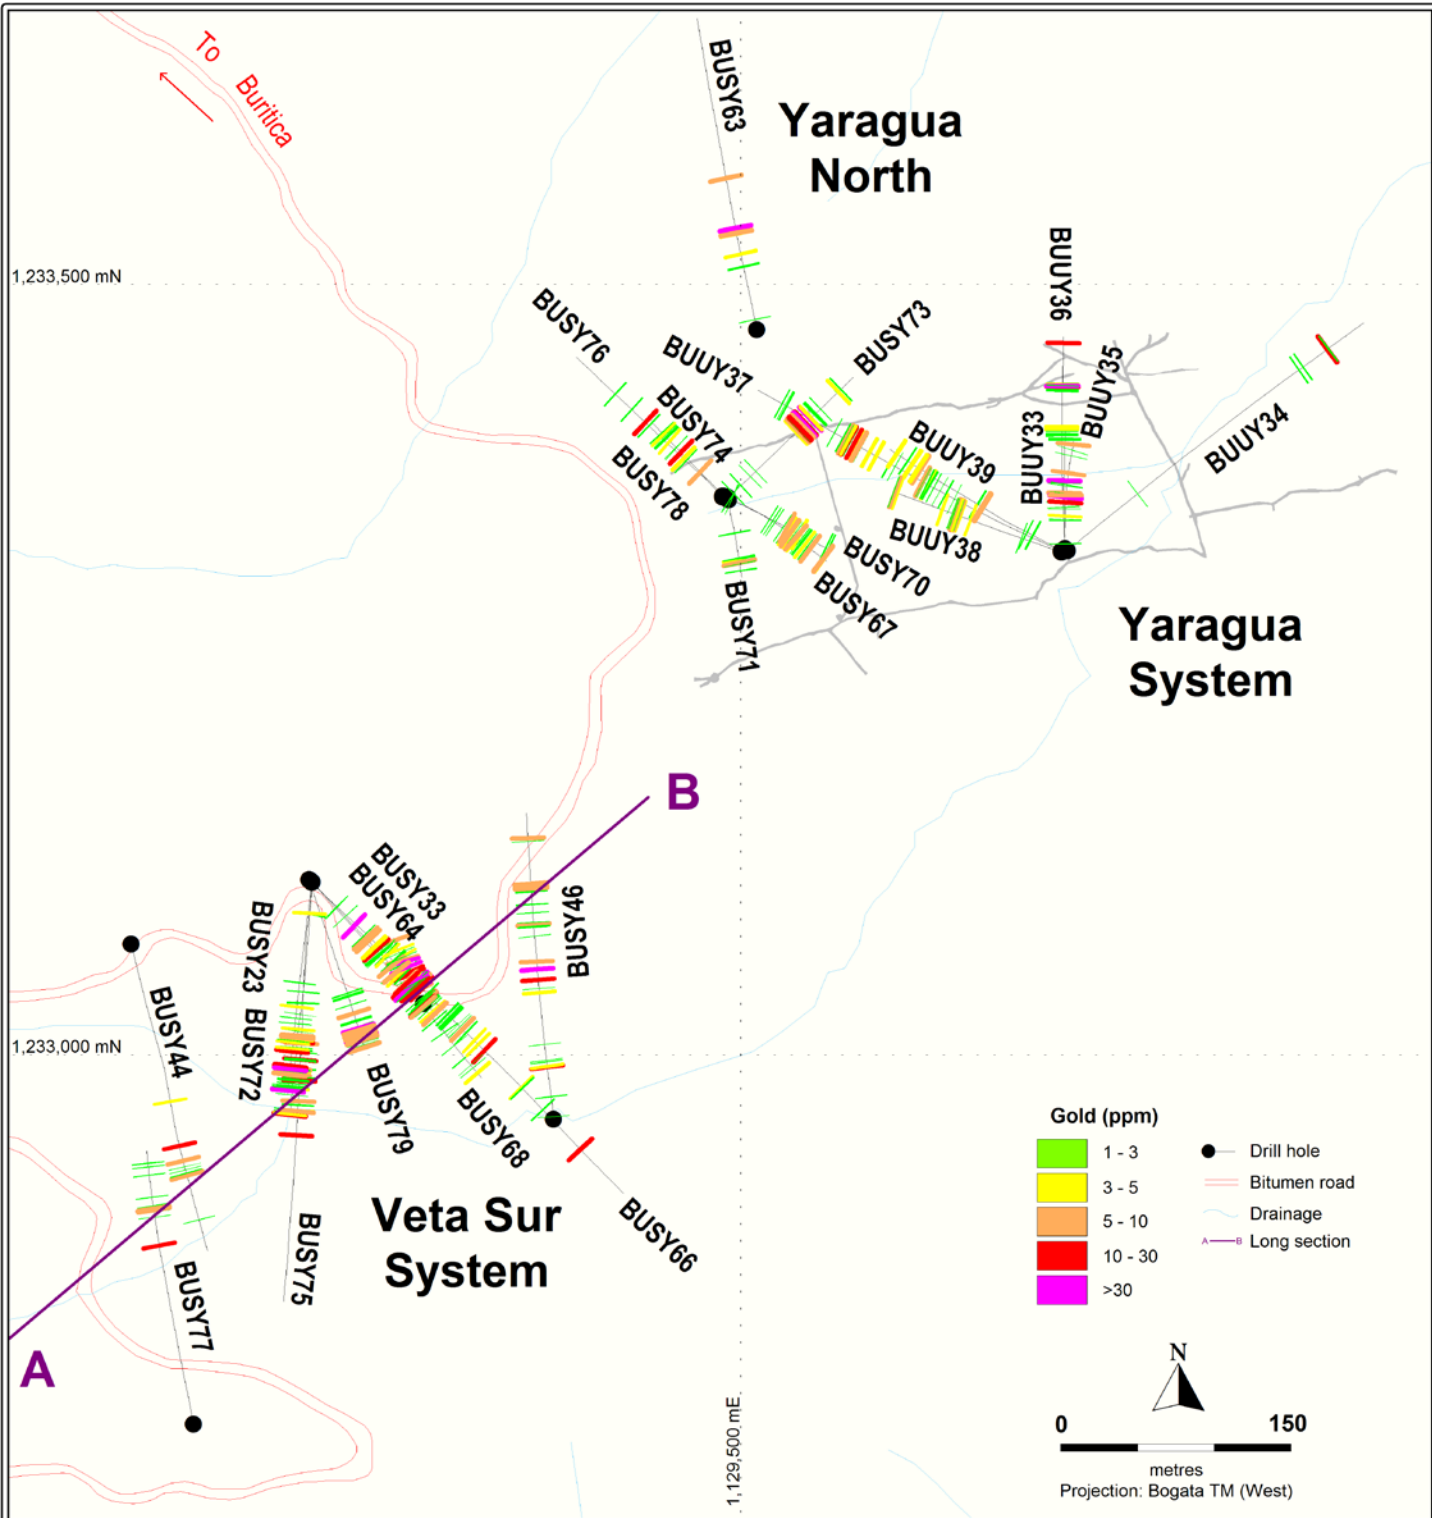

Figure 1: Buritica Plan Map – Yaragua, Yaragua North & Veta Sur Vein System Drill Results

Figure 2: Buritica Long Section – Yaragua, Yaragua North & Veta Sur Vein System Drill Results