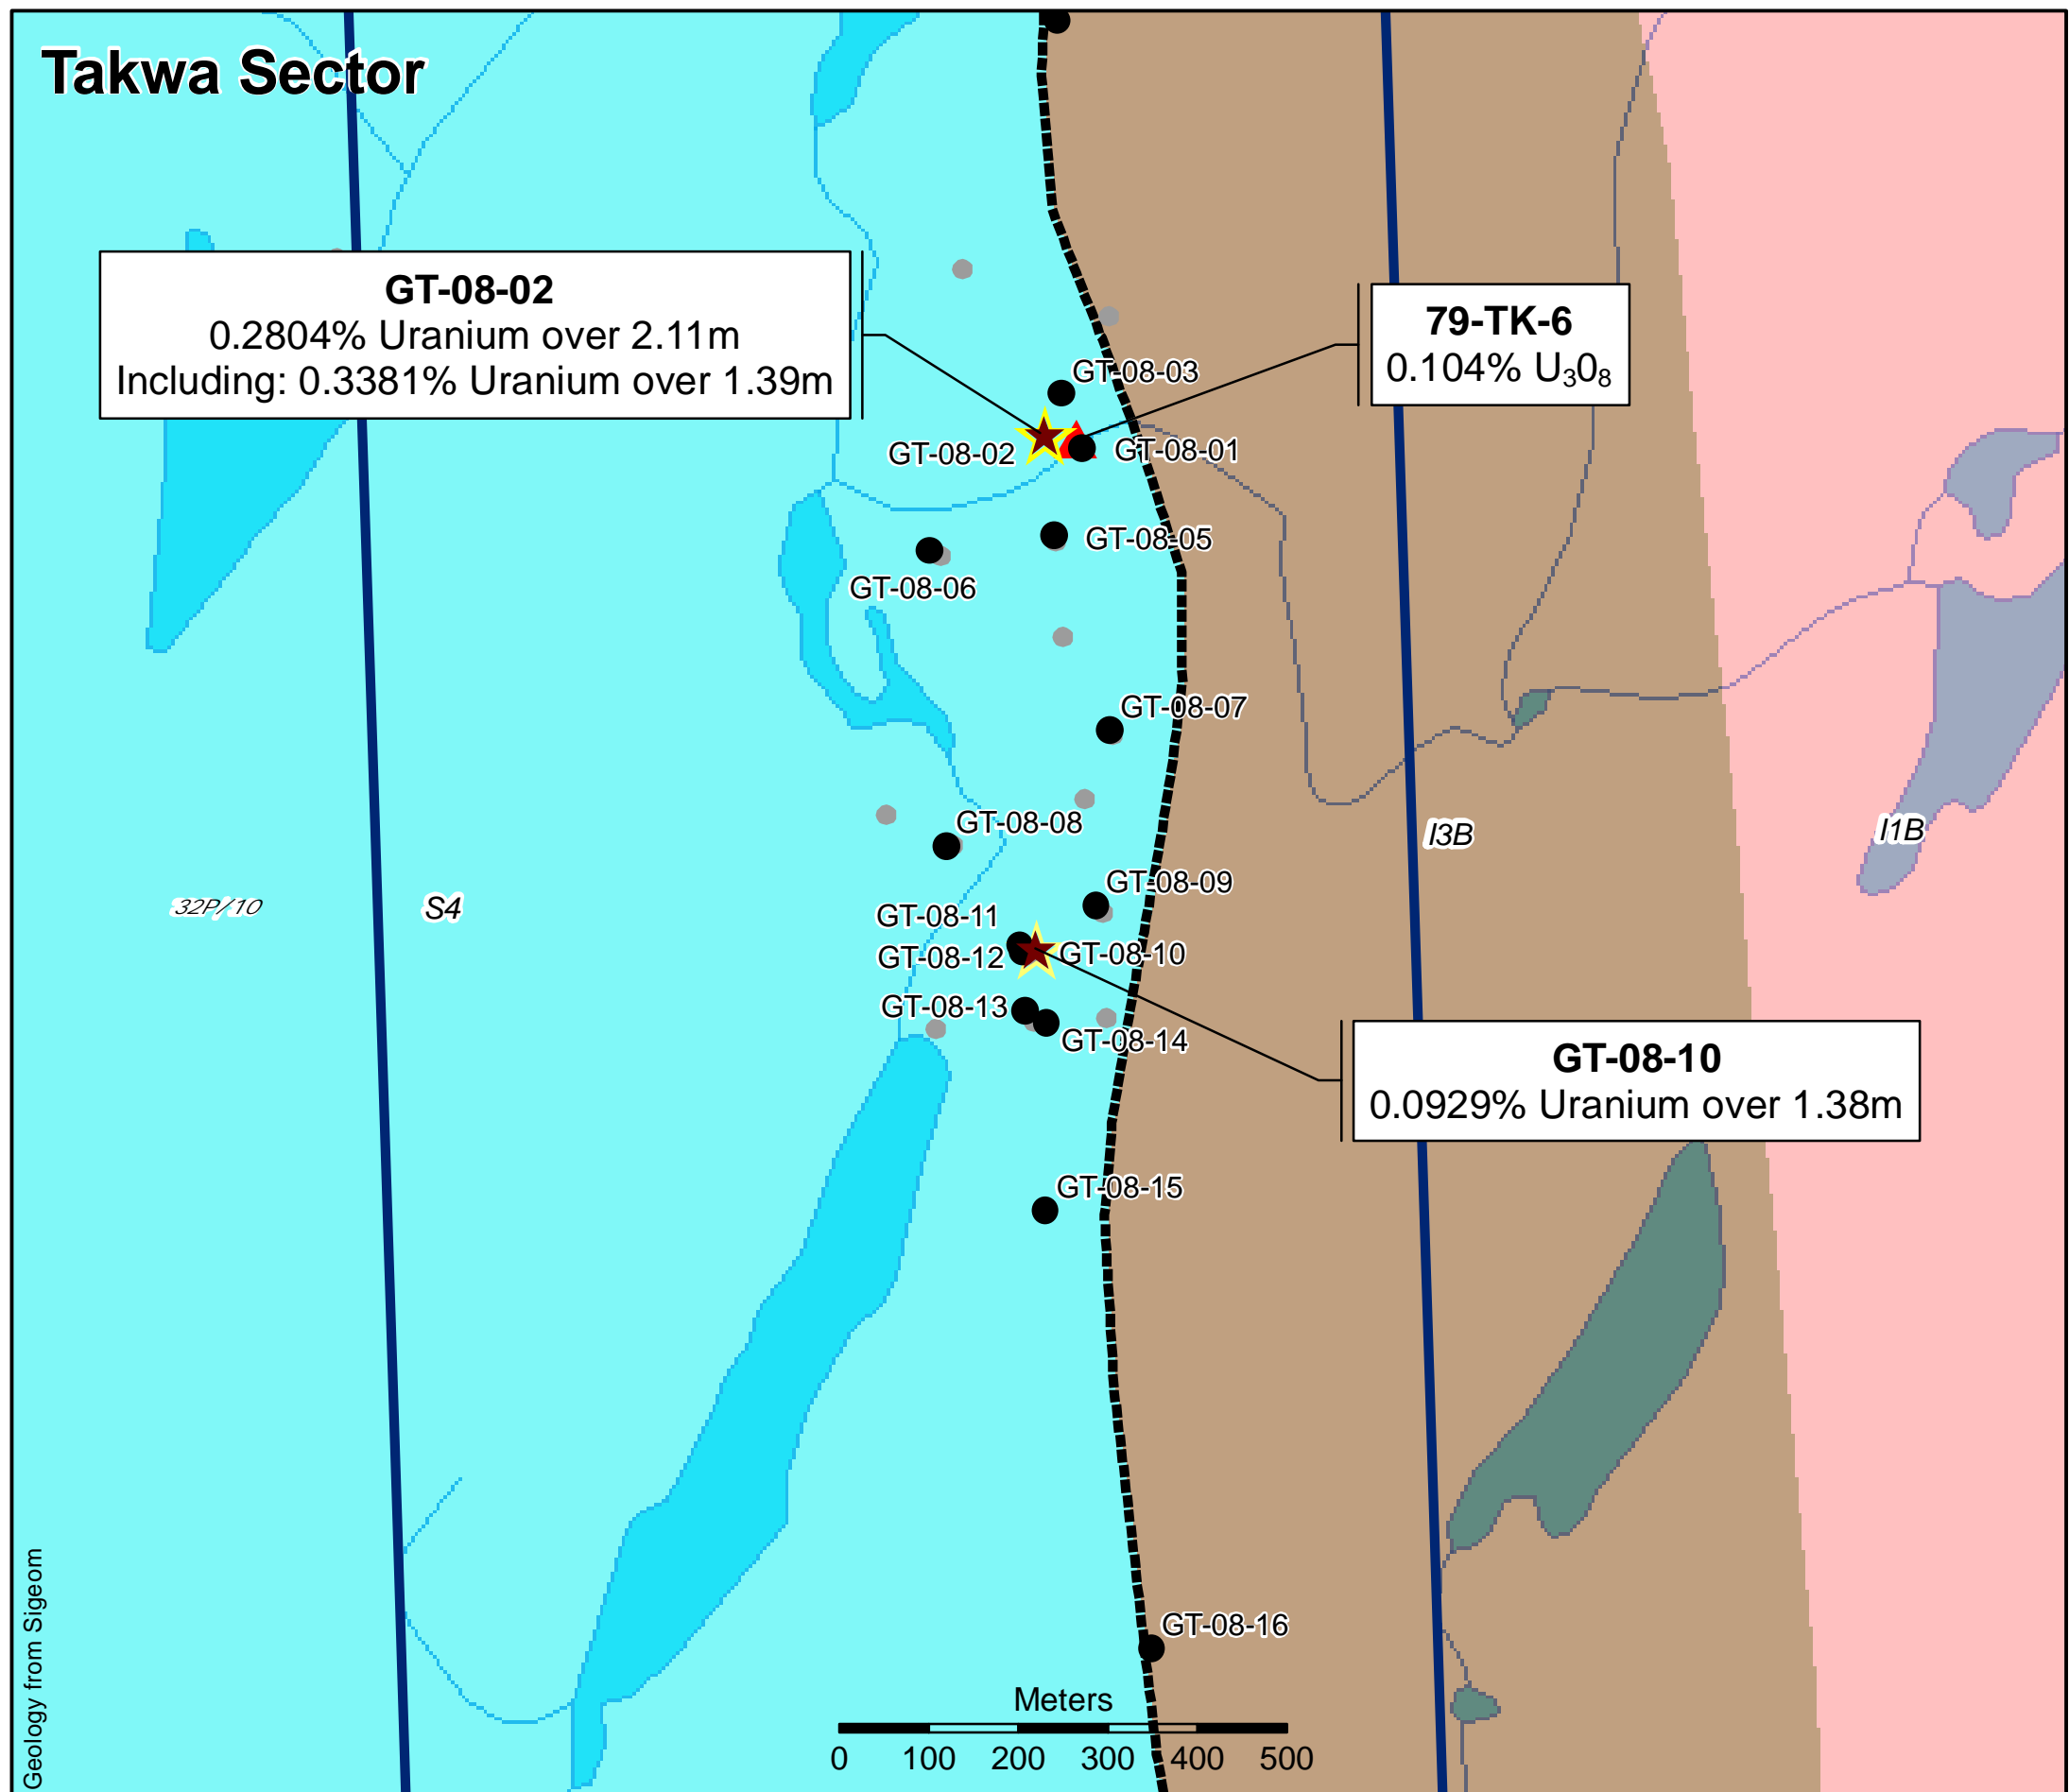

Takwa Sector

LEGEND

-  GZZ and LEX Property Limits
-  Unconformity Contact
-  Golden Valley Drilling
-  Historical DDH

MISTASSINI URANIUM PROSPECT Takwa DDH Results

Golden Valley Mines Ltd.
Mines de la Vallée de l'Or Itée