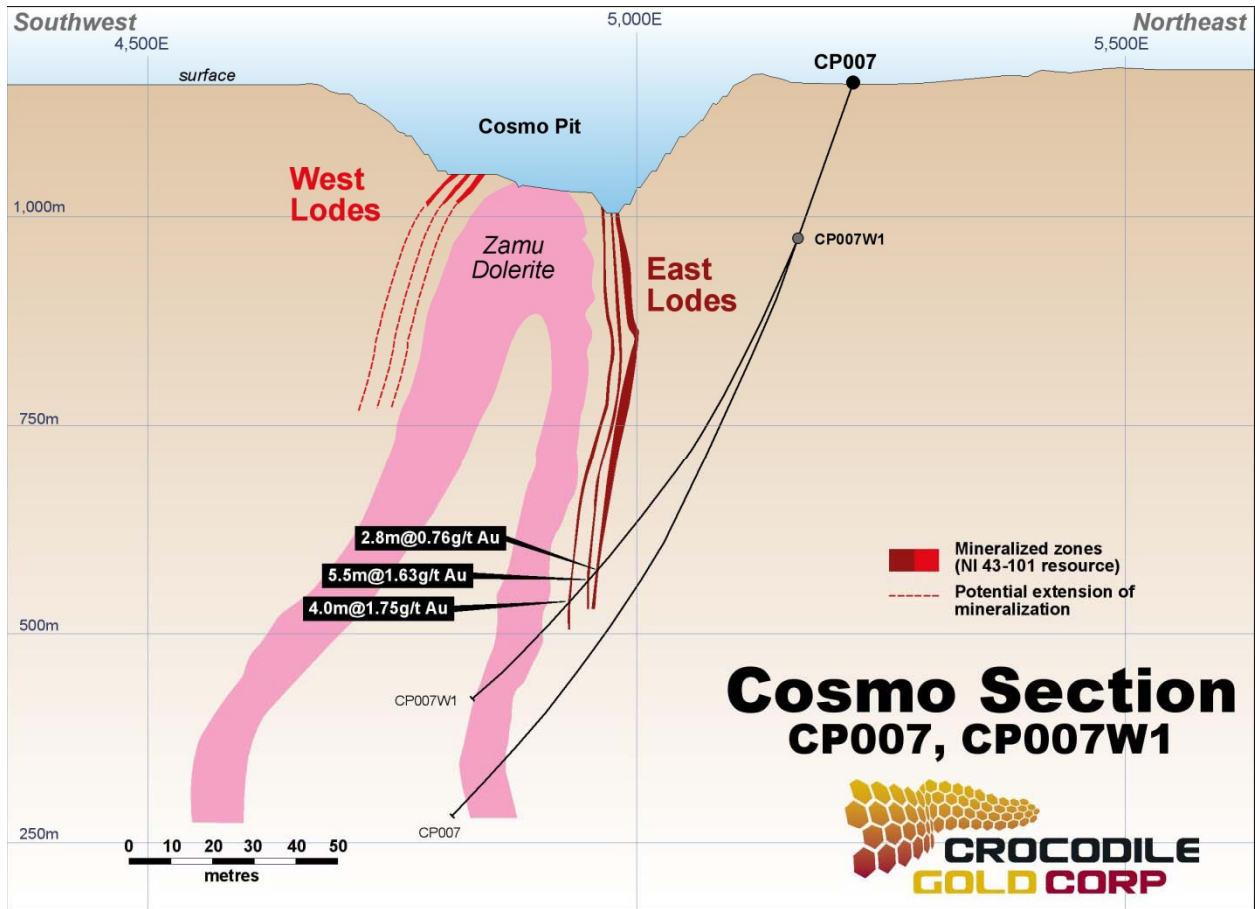

Figure 1: Crocodile Gold Northern Territory Location Map

Figure 2: Cosmo Drill Plan

Figure 3: Cosmo Section – Holes CP006, CP006W1

Figure 4: Cosmo Section – Holes CP007, CP007W1

Figure 5: Cosmo Section – Holes CP009, CP009W1 and CP009W2