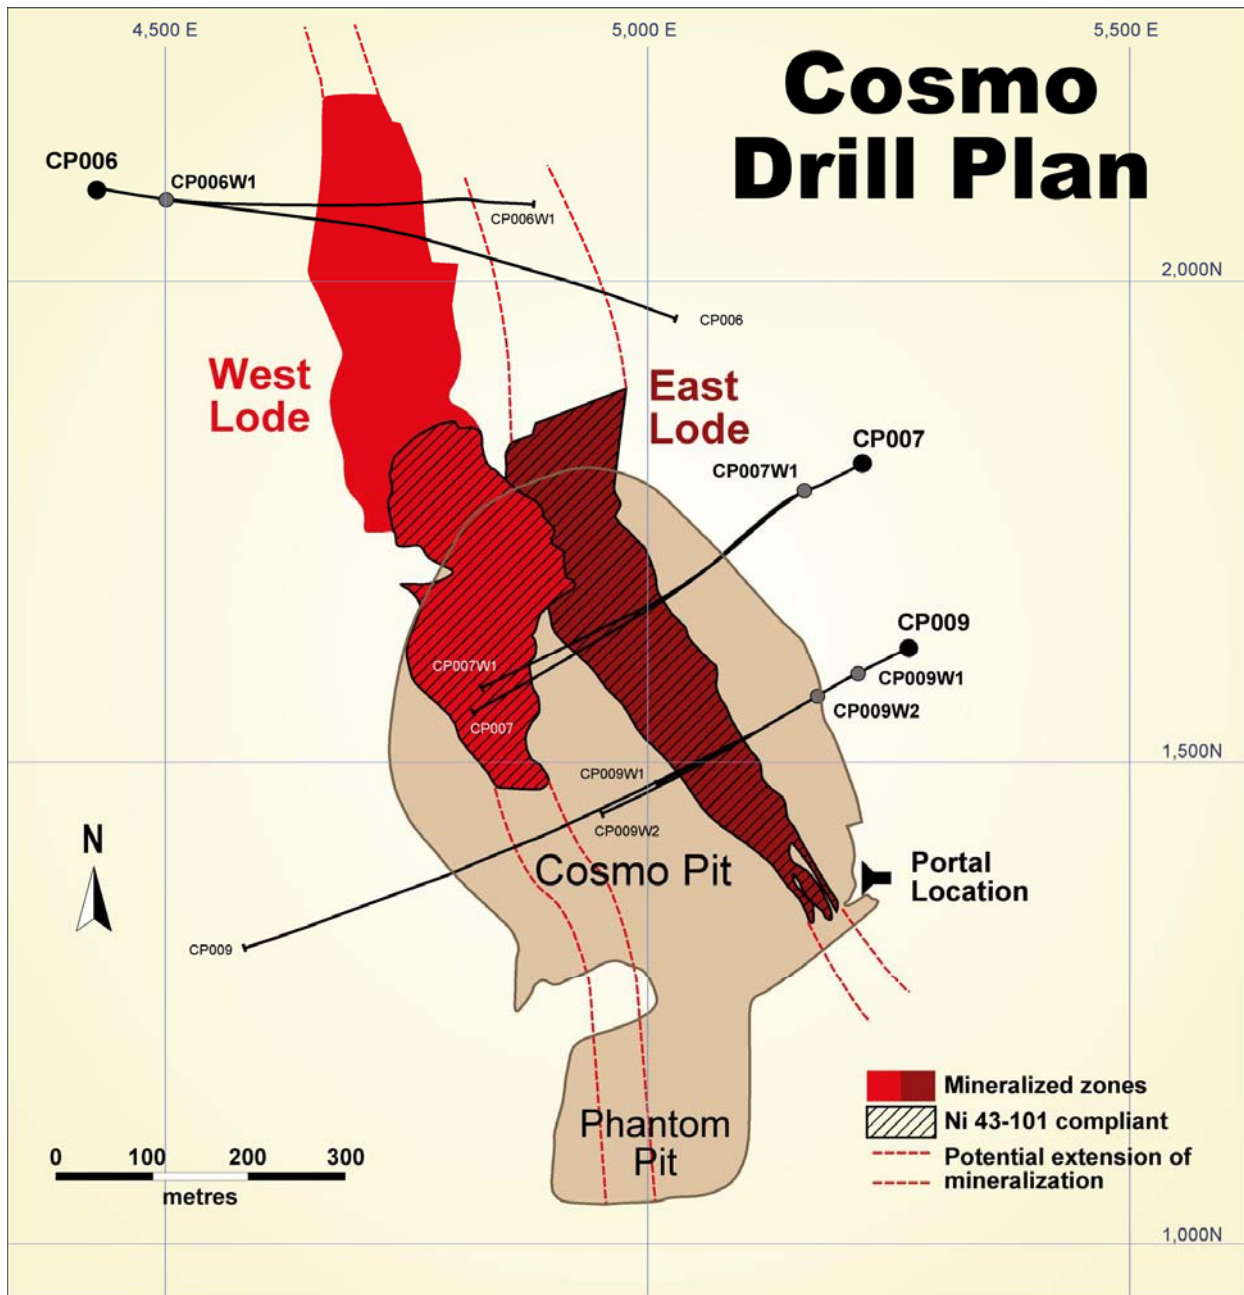

Figure 1: Crocodile Gold Northern Territory Location Map

Figure 2: Cosmo Drill Plan

Figure 3: Cosmo Section – Holes CP006, CP006W1

Figure 4: Cosmo Section – Holes CP007, CP007W1

Figure 5: Cosmo Section – Holes CP009, CP009W1 and CP009W2