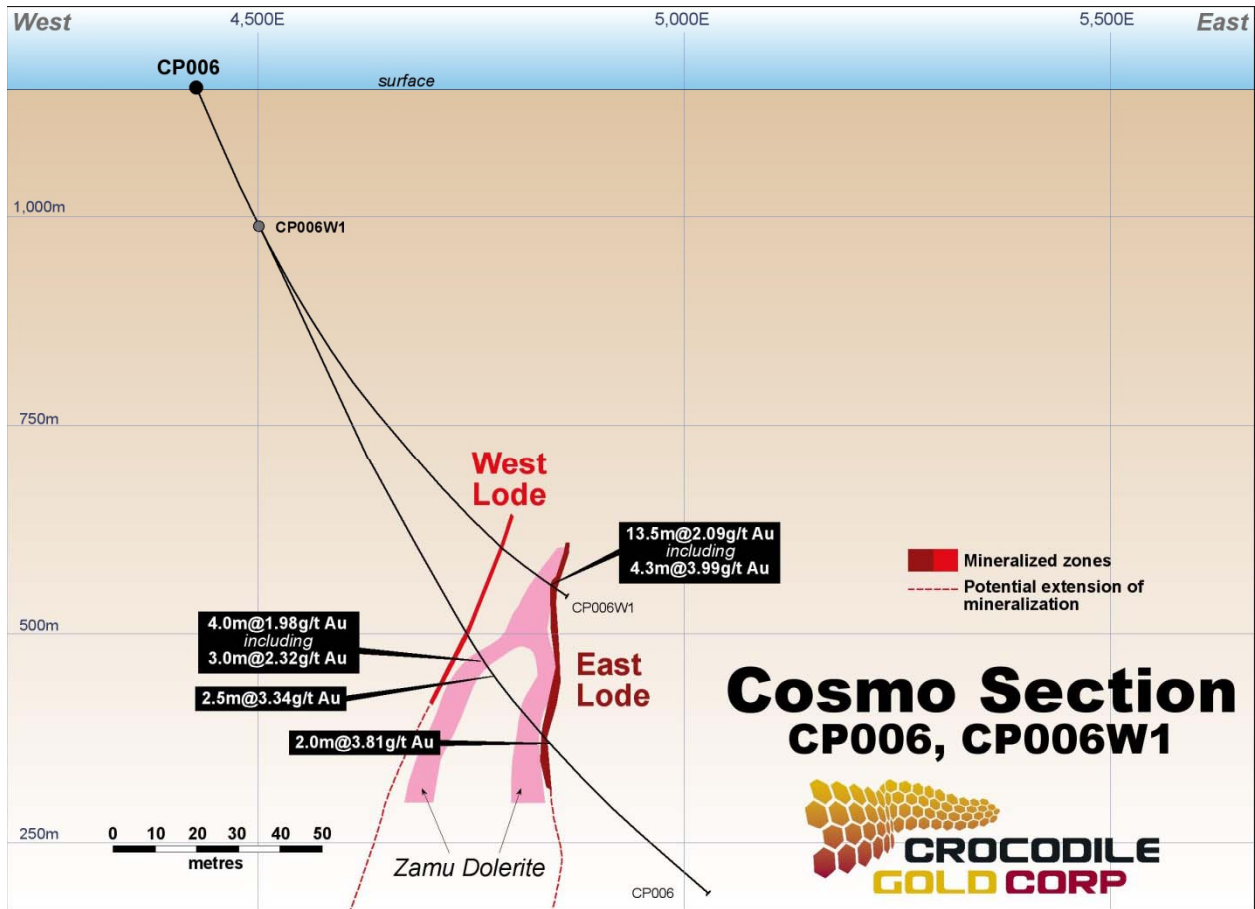

Figure 1: Crocodile Gold Northern Territory Location Map

Figure 2: Cosmo Drill Plan

Figure 3: Cosmo Section – Holes CP006, CP006W1

Figure 4: Cosmo Section – Holes CP007, CP007W1

Figure 5: Cosmo Section – Holes CP009, CP009W1 and CP009W2