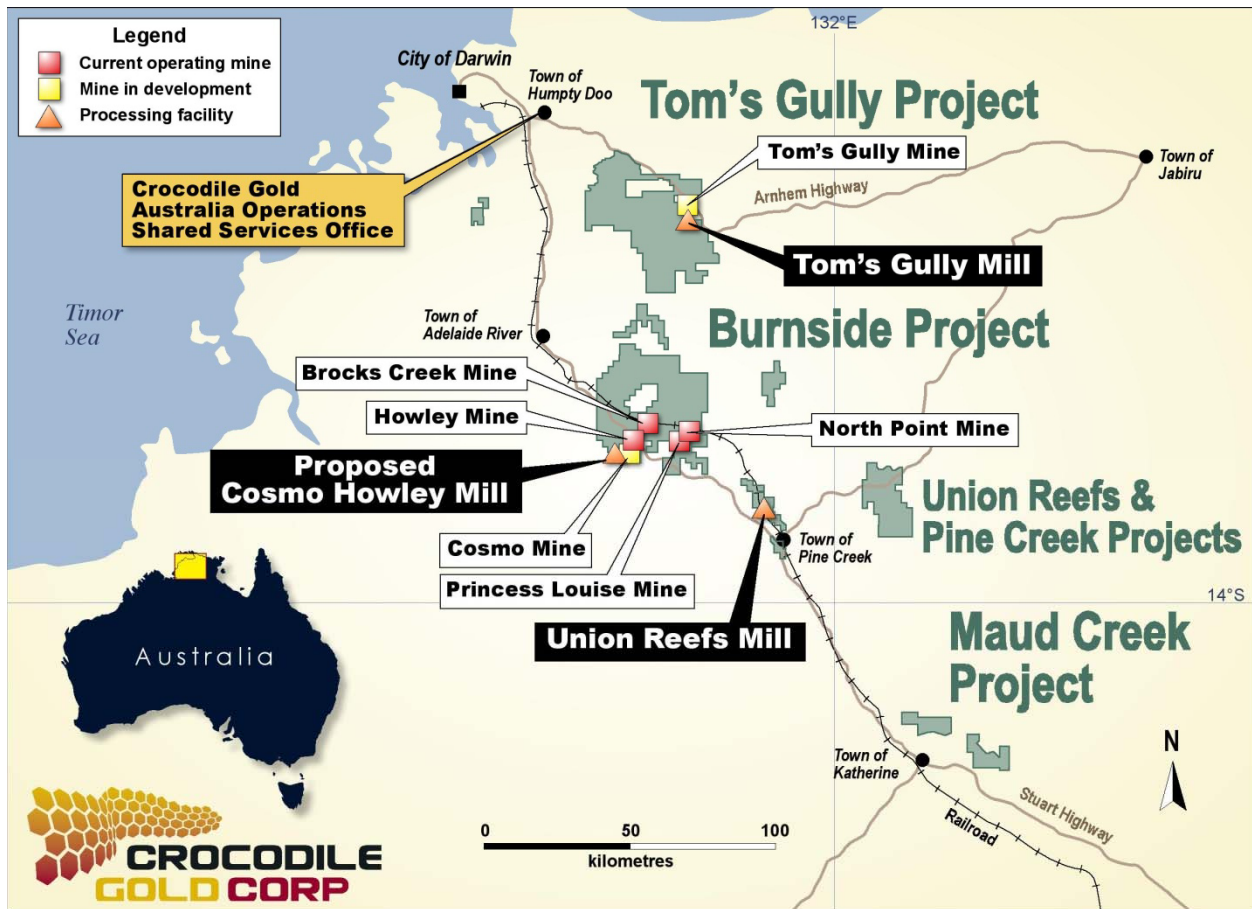

Figure 1: Crocodile Gold Northern Territory Location Map

Figure 2: Cosmo Drill Plan

Figure 3: Cosmo Section – Holes CP006, CP006W1

Figure 4: Cosmo Section – Holes CP007, CP007W1

Figure 5: Cosmo Section – Holes CP009, CP009W1 and CP009W2